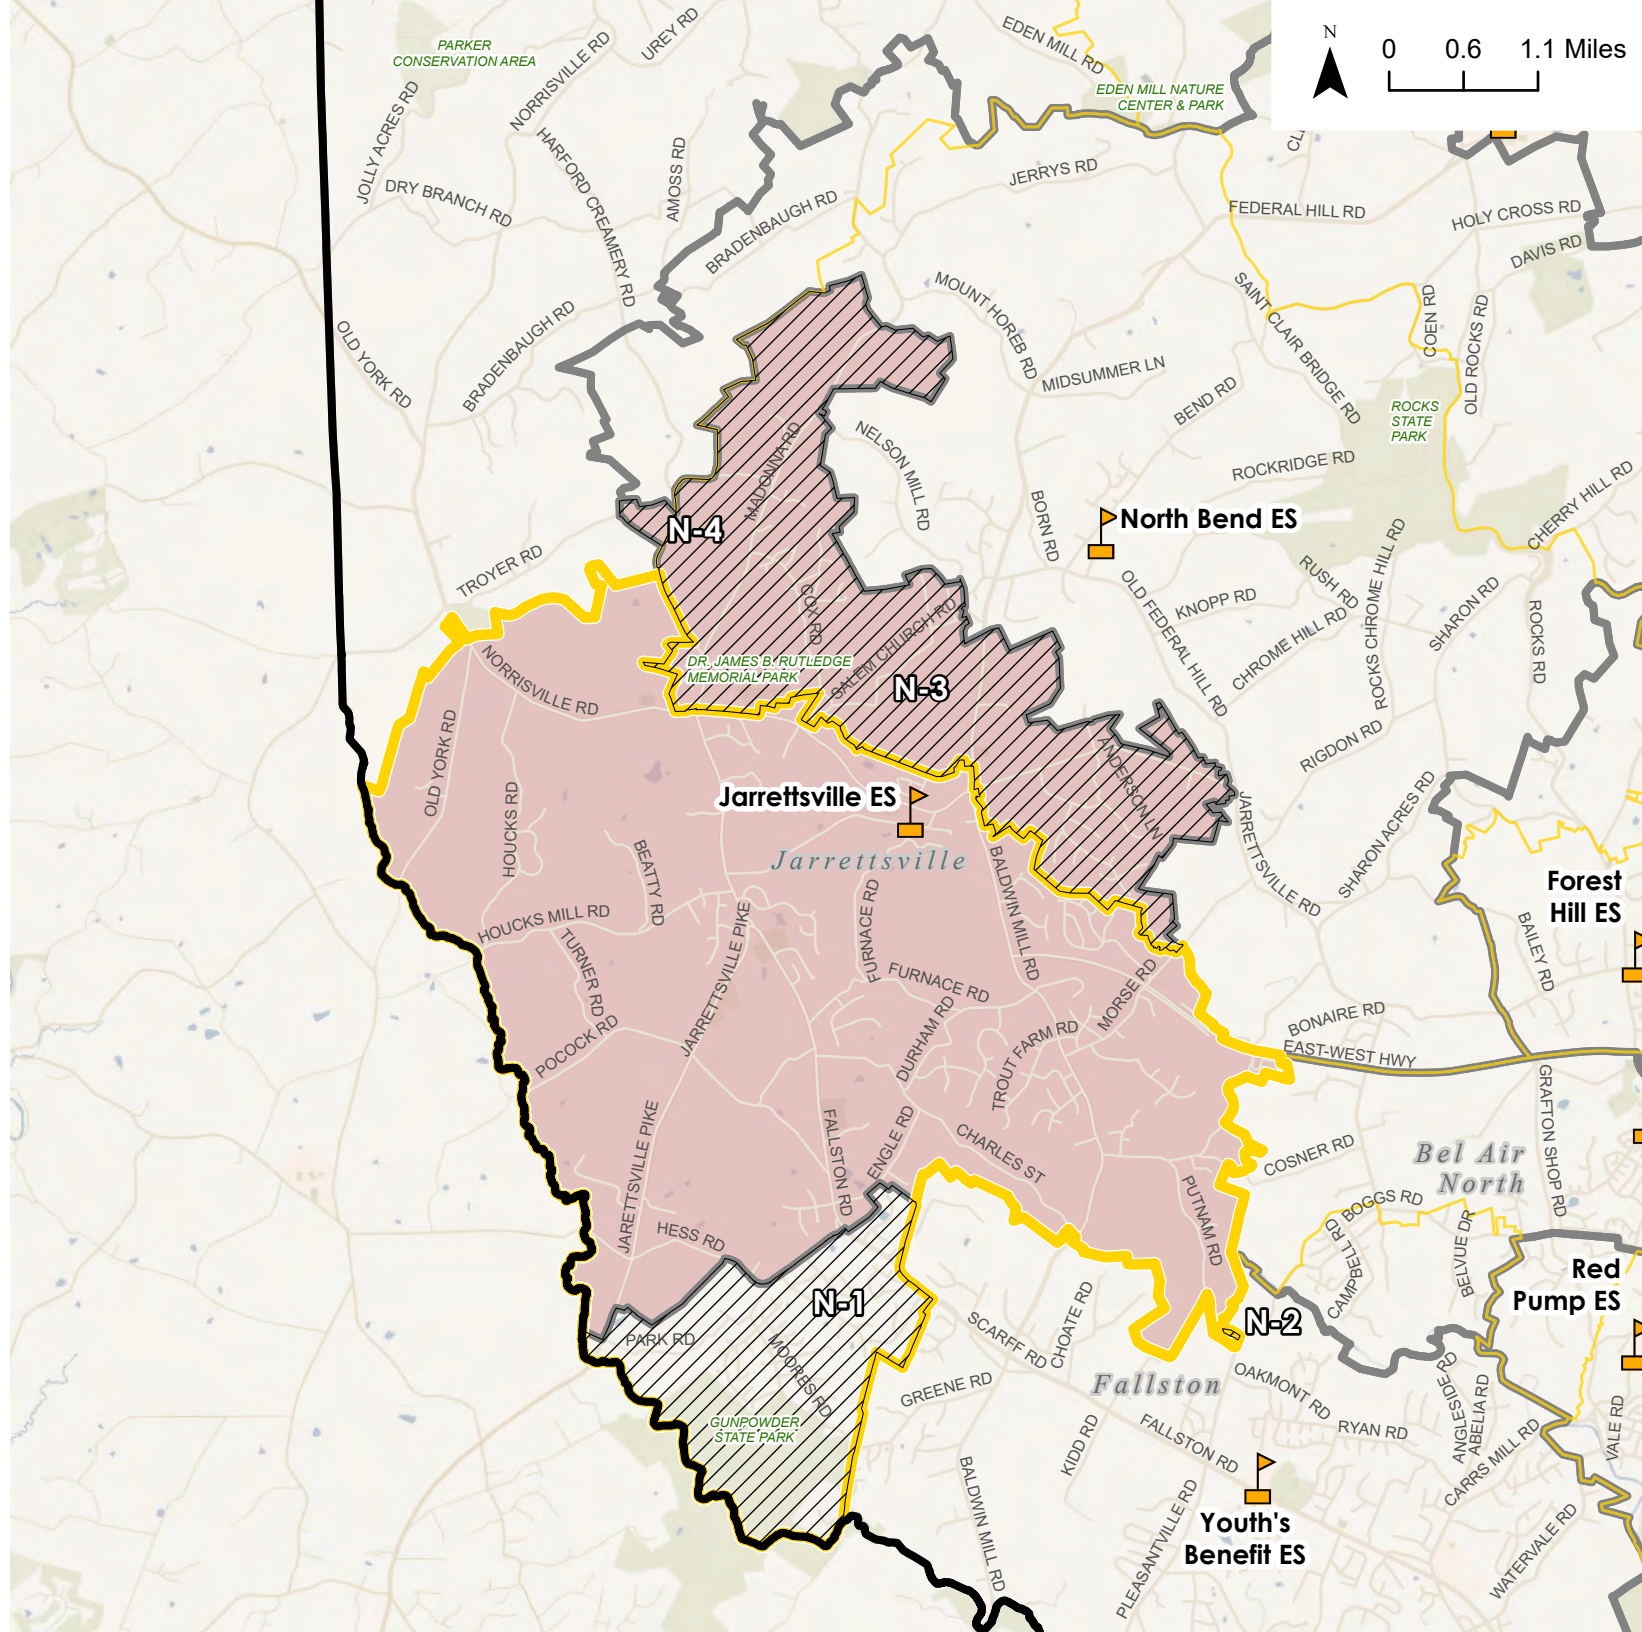

Community Education Forum (CEF) Region Elementary School North (ESN)

Schools: Jarrettsville ES, Norrisville ES,
North Bend ES, and North Harford ES

 Harford County Boundary
 Region

Elementary school attendance
areas distinguished by colored
fill.

District Overview - CEF 1

Elementary School North (ESN)

CEF 1 - Jarrettsville ES

-  Elementary School
-  District Boundary

-  Elementary School Attendance Area Boundary - Existing
-  Elementary School Attendance Area Boundary - Potential Change Area

Elementary School Attendance Area Boundary - Existing

-  Jarrettsville ES
-  Elementary School Attendance Area Boundary - Existing (Outline)
-  Potential Change Area

Potential Change Area

Potential Change Areas:

- N-1: From Youth's Benefit ES to Jarrettsville ES
- N-2: From Youth's Benefit ES to Jarrettsville ES
- N-3: From Jarrettsville ES to North Bend ES
- N-4: From Jarrettsville ES to Norrisville ES

Overview Map