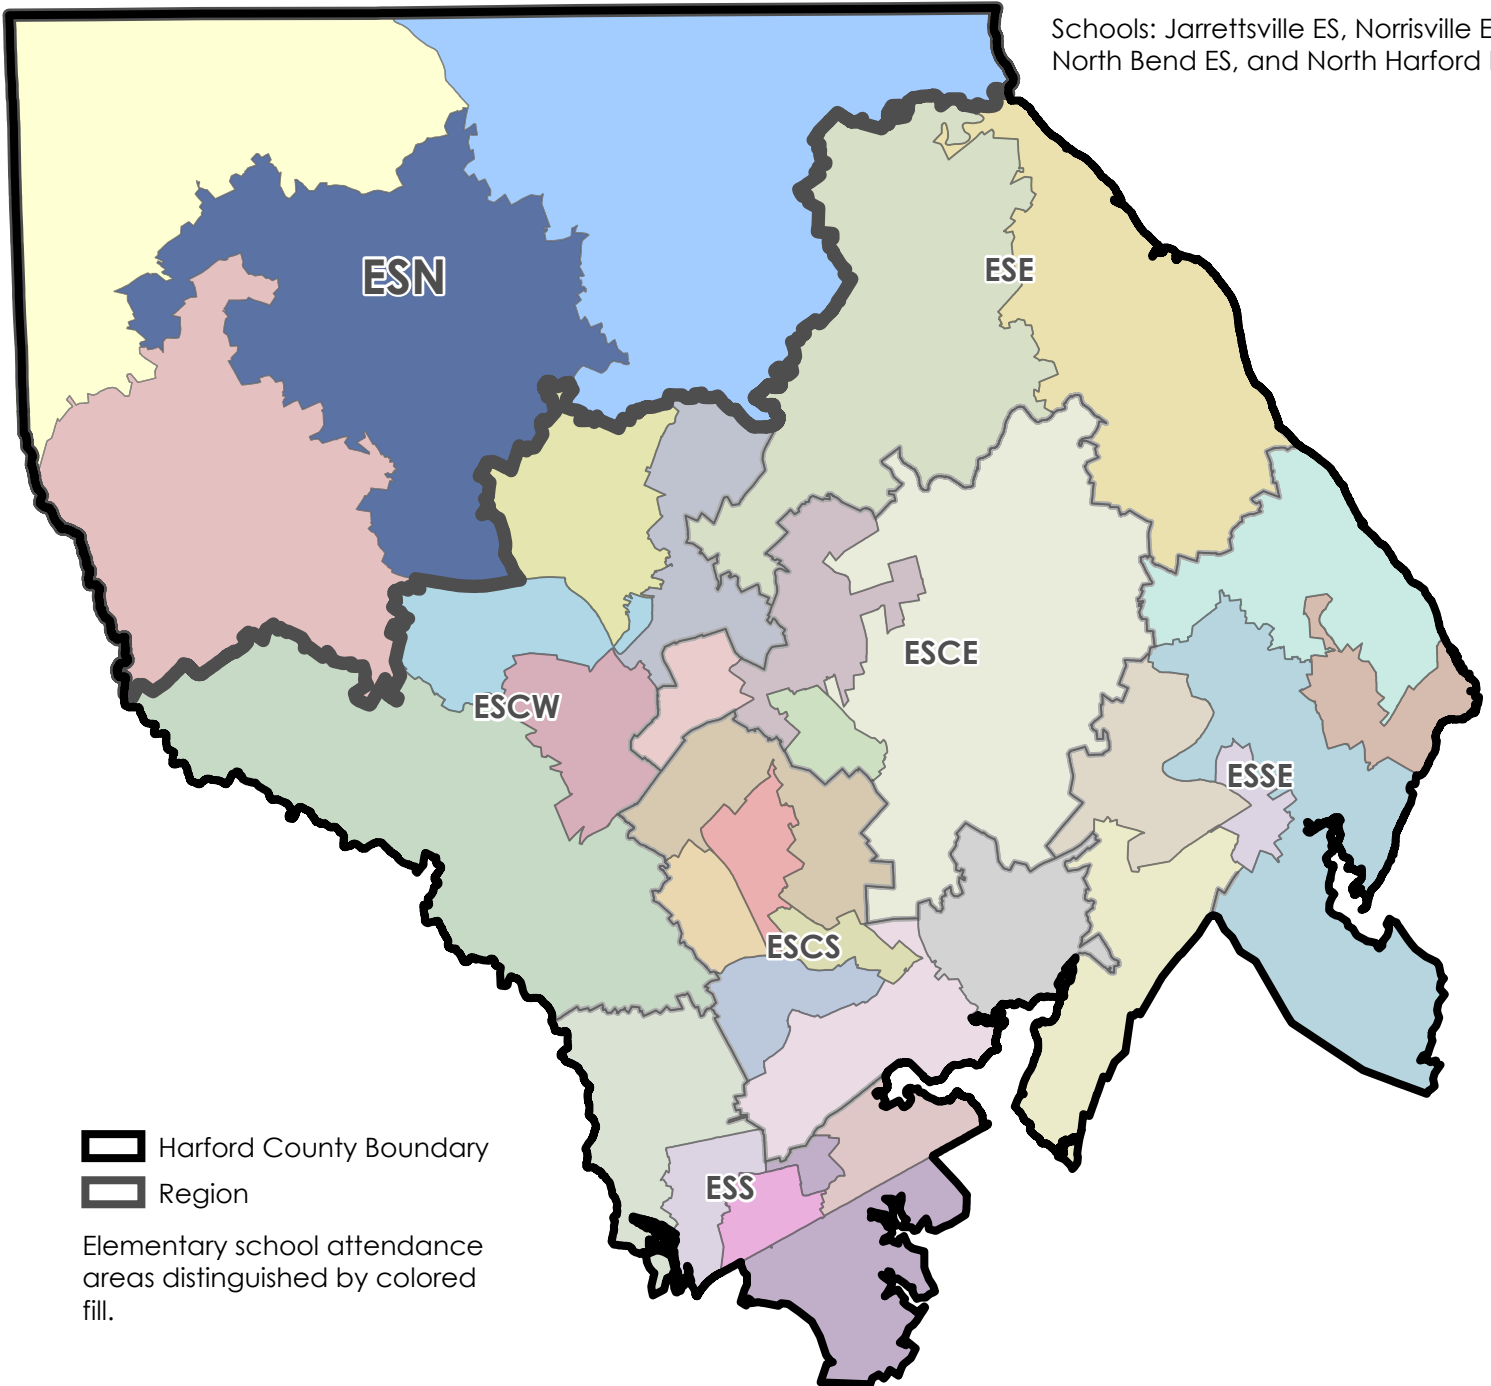

Community Education Forum (CEF) Region Elementary School North (ESN)

Schools: Jarrettsville ES, Norrisville ES,
North Bend ES, and North Harford ES

 Harford County Boundary
 Region

Elementary school attendance
areas distinguished by colored
fill.

District Overview - CEF 1

Elementary School North (ESN)

CEF 1 - Jarrettsville ES

-  Elementary School
-  District Boundary

-  Elementary School Attendance Area Boundary - Existing
-  Elementary School Attendance Area Boundary - Potential Change Area

Elementary School Attendance Area Boundary - Existing

-  Jarrettsville ES
-  Elementary School Attendance Area Boundary - Existing (Outline)
-  Potential Change Area

Potential Change Area

Potential Change Areas: