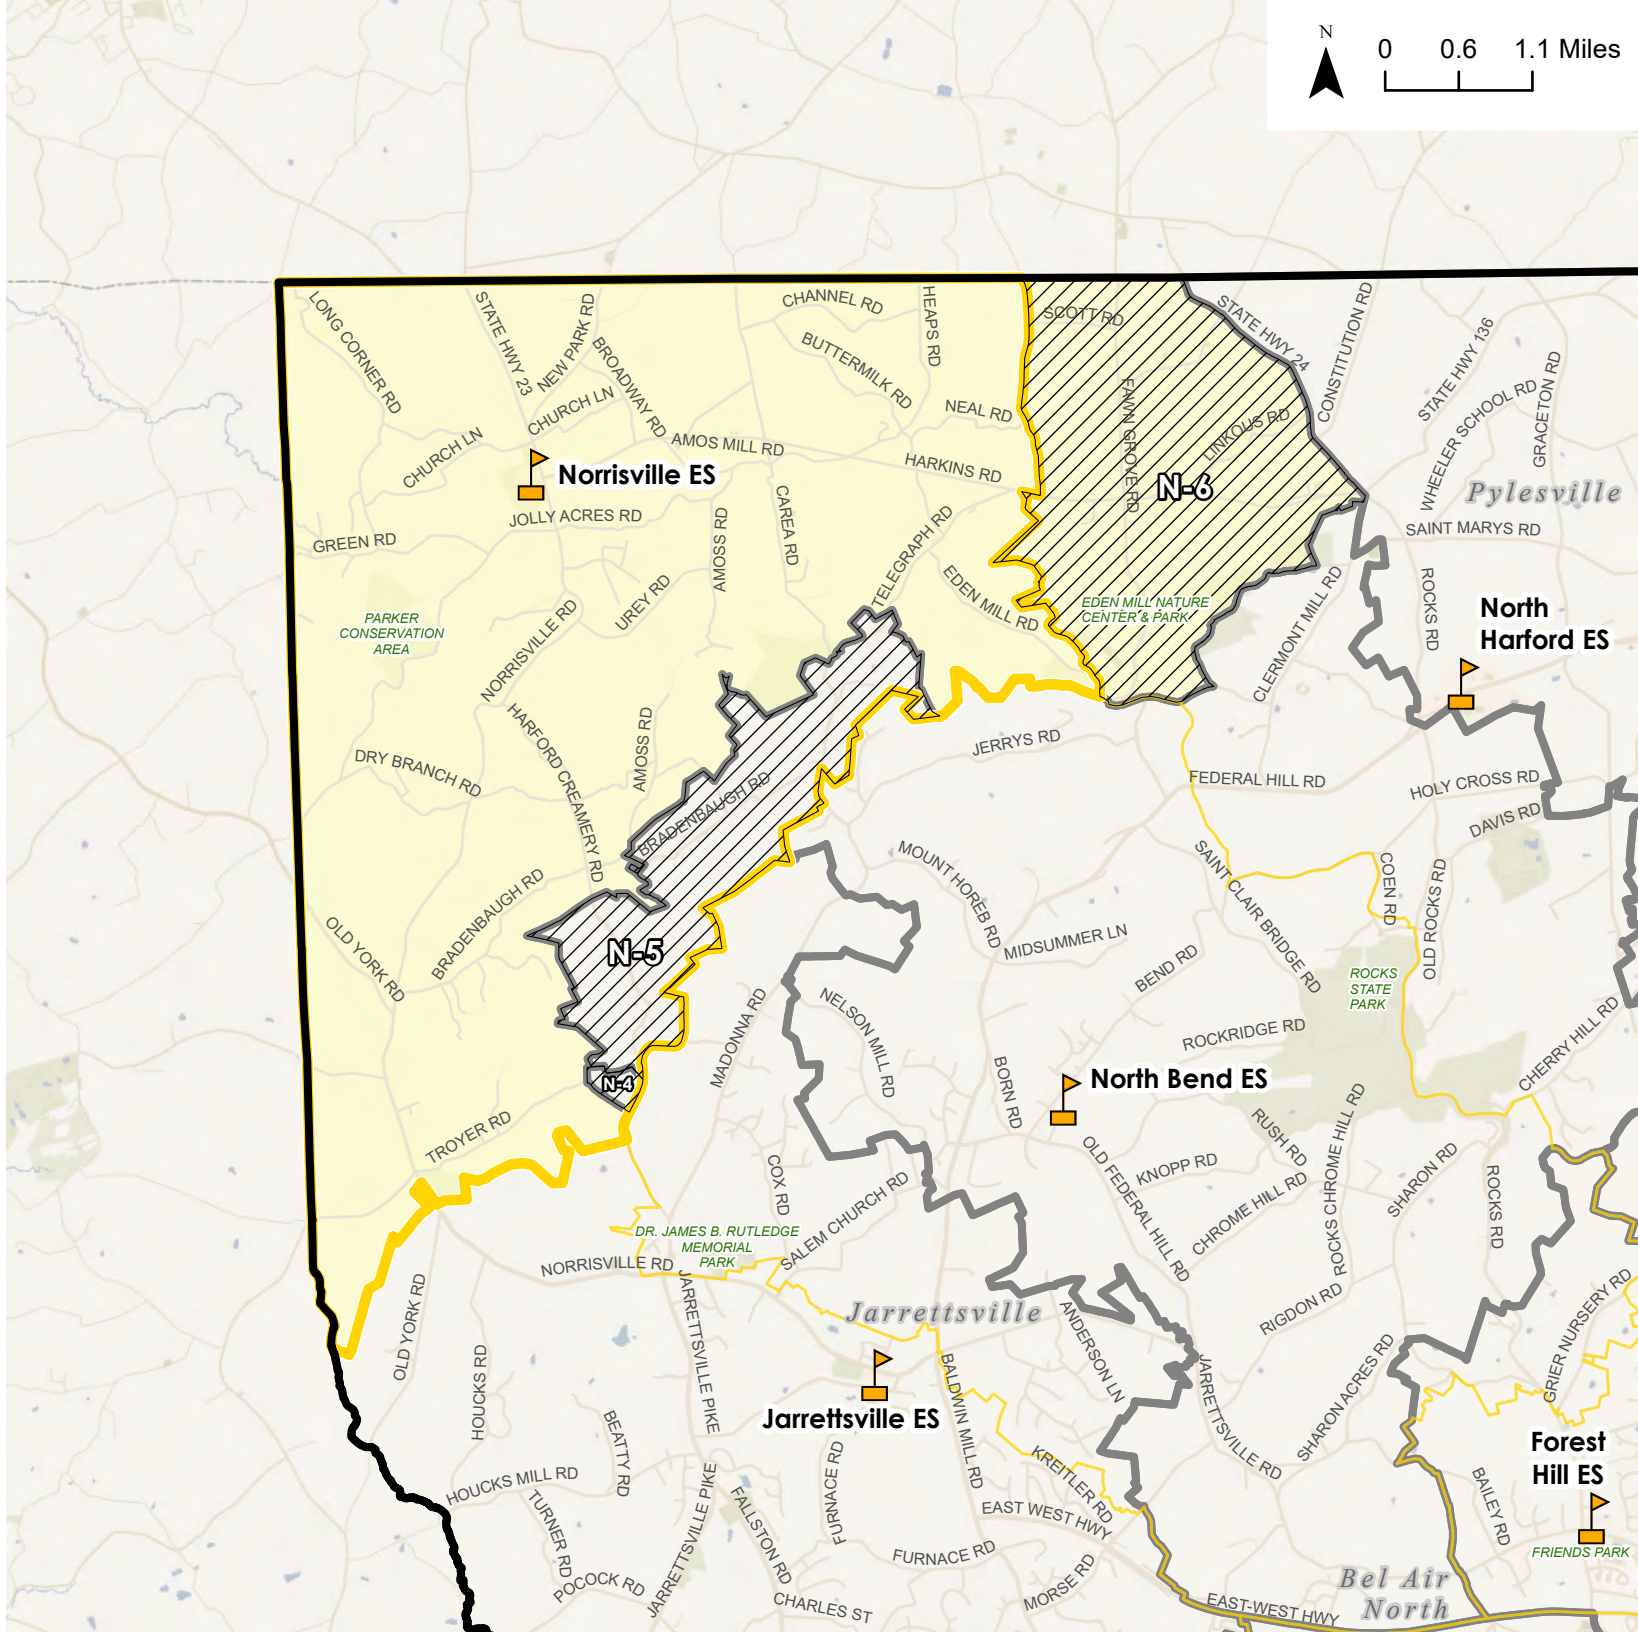

CEF 1 - Norrisville ES

- Elementary School
- District Boundary

- Elementary School Attendance Area Boundary - CEF 1

Elementary School Attendance Area Boundary - Existing

- Norrisville ES
- Elementary School Attendance Area Boundary - Existing (Outline)
- Potential Change Area

Potential Change Areas:
N-4: From Jarrettsville ES to Norrisville ES
N-5: From North Bend ES to Norrisville ES
N-6: From Norrisville ES to North Harford ES

Overview Map