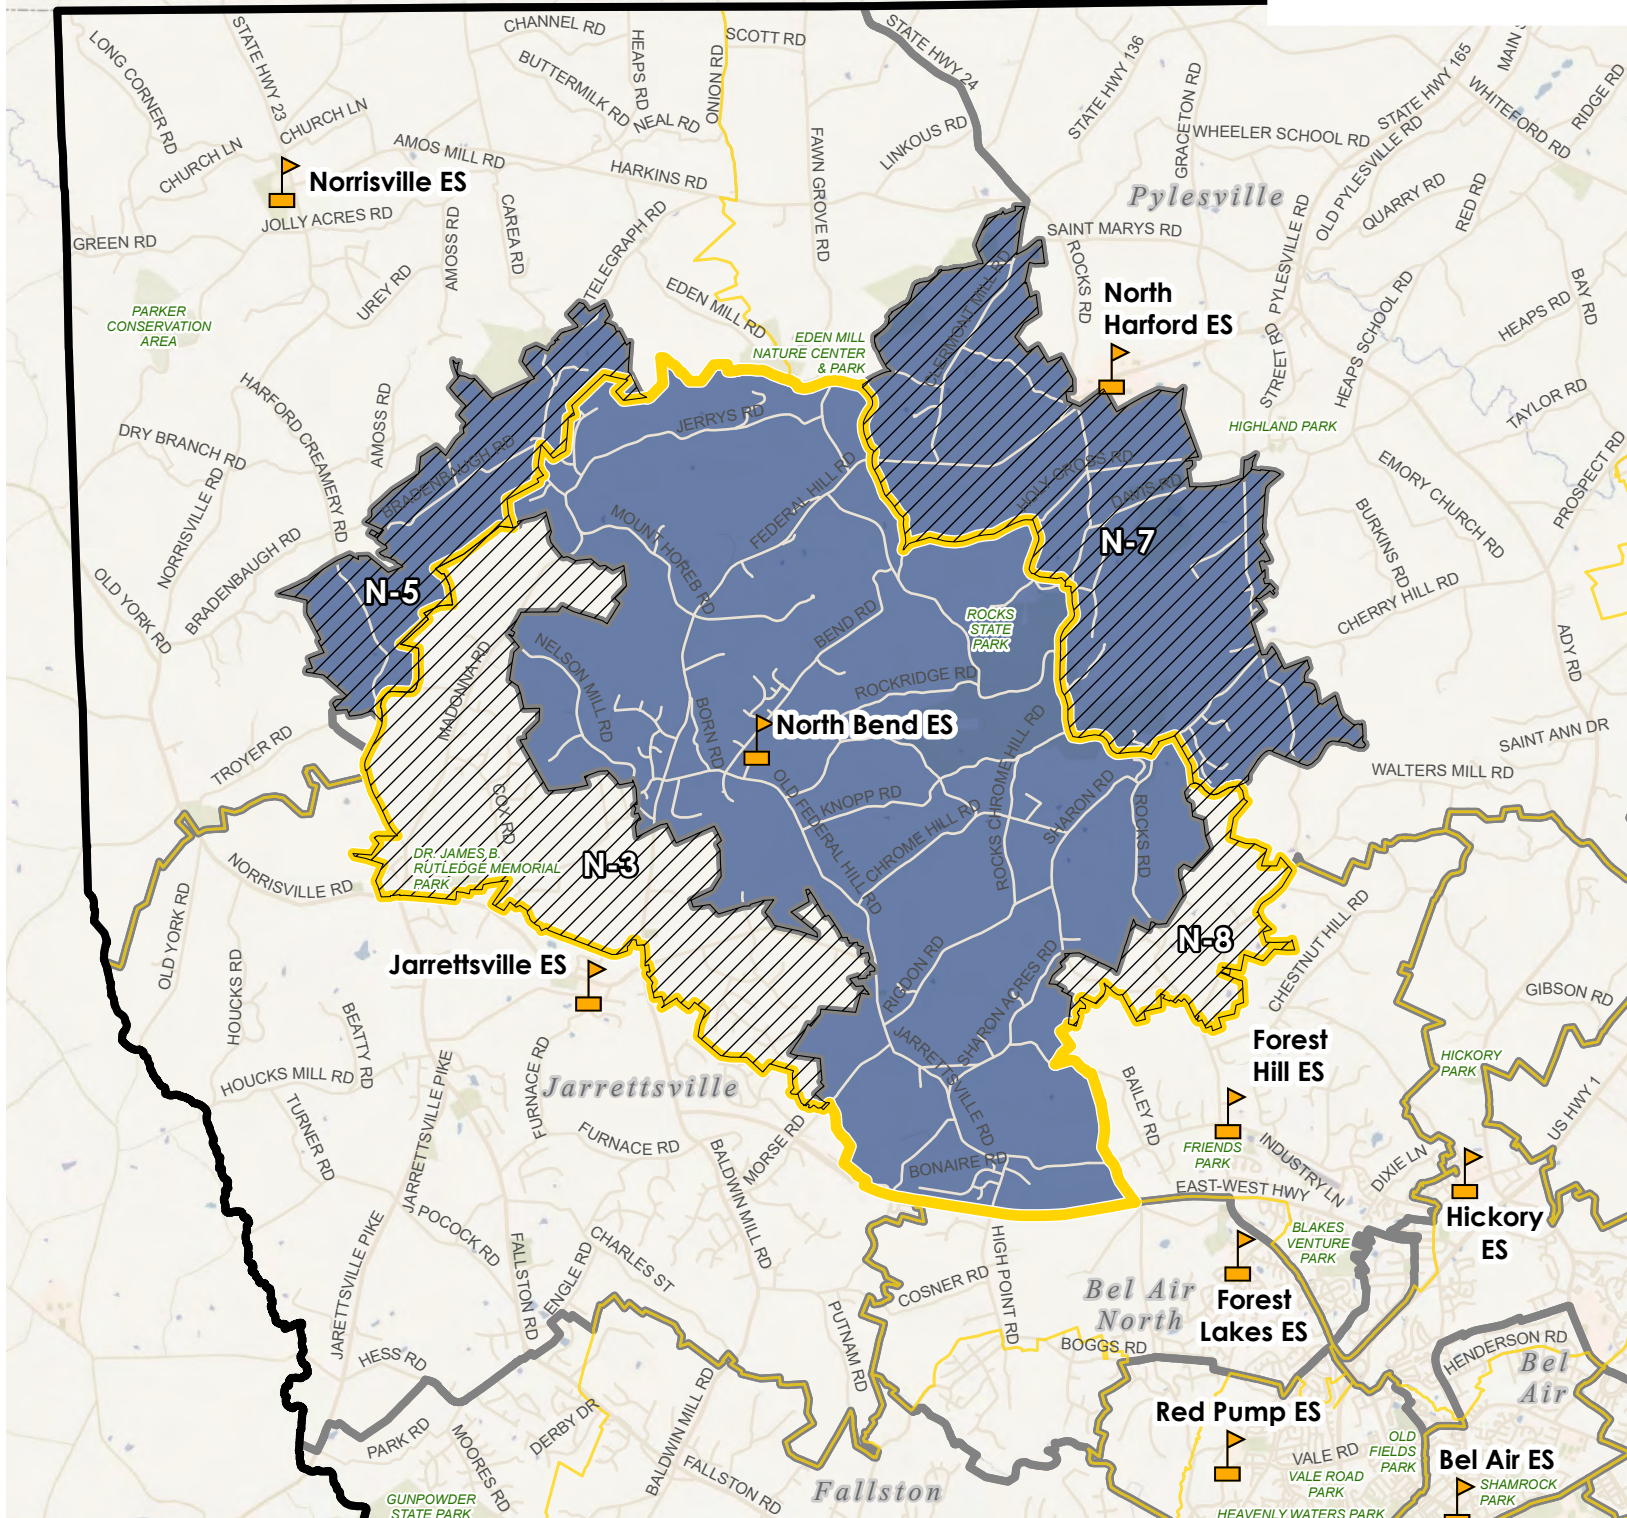

- N-1: From Youth's Benefit ES to Jarrettsville ES
- N-2: From Youth's Benefit ES to Jarrettsville ES
- N-3: From Jarrettsville ES to North Bend ES
- N-4: From Jarrettsville ES to Norrisville ES

Overview Map

- Elementary School Attendance Area Boundary - CEF 1

Elementary School Attendance Area Boundary - Existing

- North Bend ES

- Elementary School Attendance Area Boundary - Existing (Outline)

- Potential Change Area

Potential Change Areas:
 N-3: From Jarrettsville ES to North Bend ES
 N-5: From North Bend ES to Norrisville ES
 N-7: From North Bend ES to North Harford ES
 ES
 N-8: From Forest Hill ES to North Bend ES

 Potential Change Area

Potential Change Areas:

E-1: From North Harford ES to Dublin ES

E-2: From North Harford ES to Dublin ES

E-3: From North Harford ES to Darlington ES

N-6: From Norrisville ES to North Harford ES