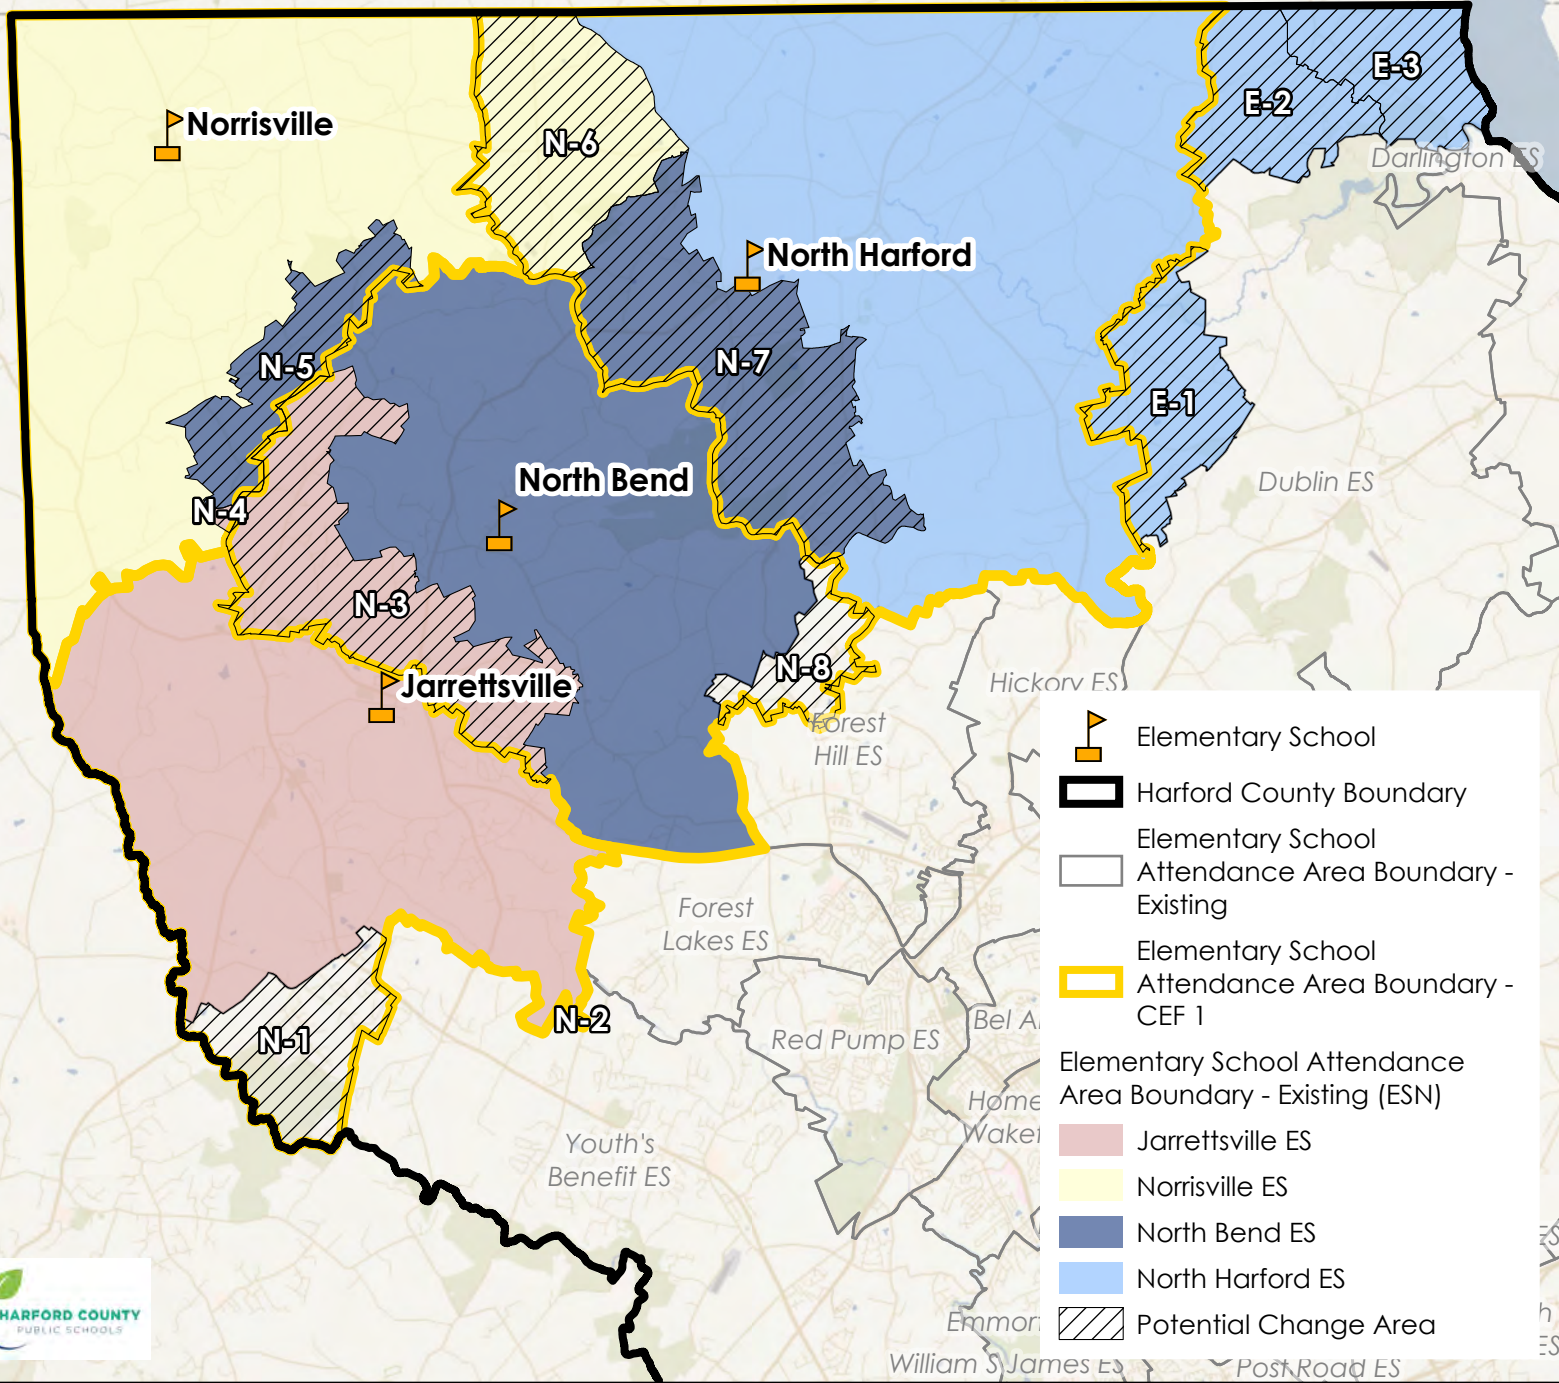

Community Education Forum (CEF) Region Elementary School North (ESN)

Schools: Jarrettsville ES, Norrisville ES,
North Bend ES, and North Harford ES

 Harford County Boundary
 Region

Elementary school attendance
areas distinguished by colored
fill.

District Overview - CEF 1

Elementary School North (ESN)

CEF 1 - Jarrettsville ES

-  Elementary School
-  District Boundary

-  Elementary School Attendance Area Boundary - Existing
-  Elementary School Attendance Area Boundary - Potential Change Area

Elementary School Attendance Area Boundary - Existing

-  Jarrettsville ES
-  Elementary School Attendance Area Boundary - Existing (Outline)
-  Potential Change Area

Potential Change Area

Potential Change Areas: