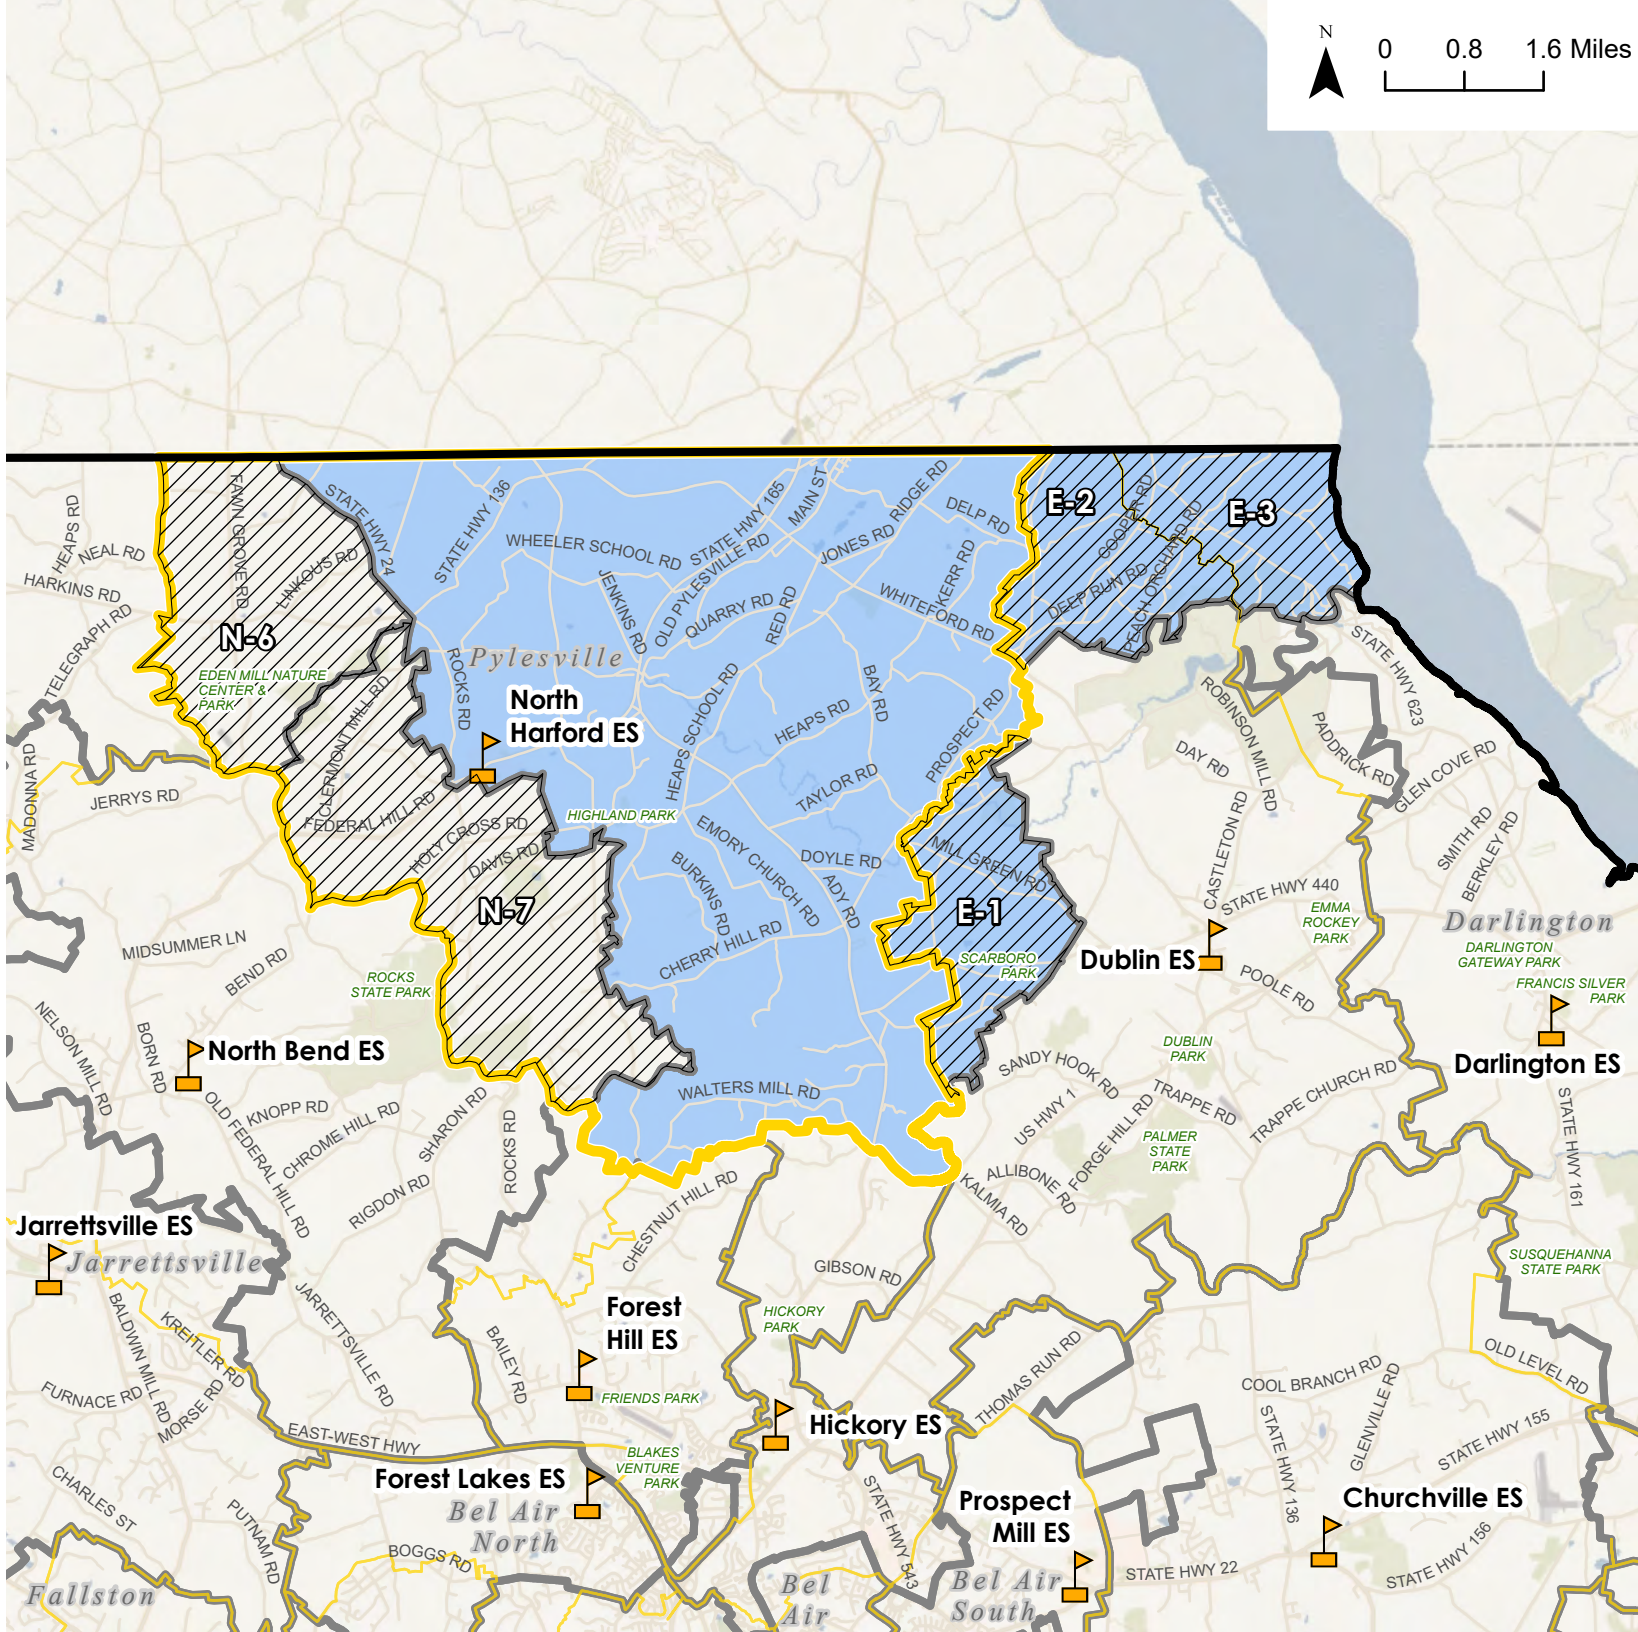

Potential Change Areas:
 N-3: From Jarrettsville ES to North Bend ES
 N-5: From North Bend ES to Norrisville ES
 N-7: From North Bend ES to North Harford ES
 ES
 N-8: From Forest Hill ES to North Bend ES

Overview Map

CEF 1 - North Harford ES

 Elementary School

 District Boundary

 Elementary School Attendance Area Boundary - CEF 1

 Elementary School Attendance Area Boundary - Existing

 North Harford ES

 Elementary School Attendance Area Boundary - Existing (Outline)

 Potential Change Area

Potential Change Areas:

E-1: From North Harford ES to Dublin ES

E-2: From North Harford ES to Dublin ES

E-3: From North Harford ES to Darlington ES

N-6: From Norrisville ES to North Harford ES

N-7: From North Bend ES to North Harford ES

ES

Overview Map