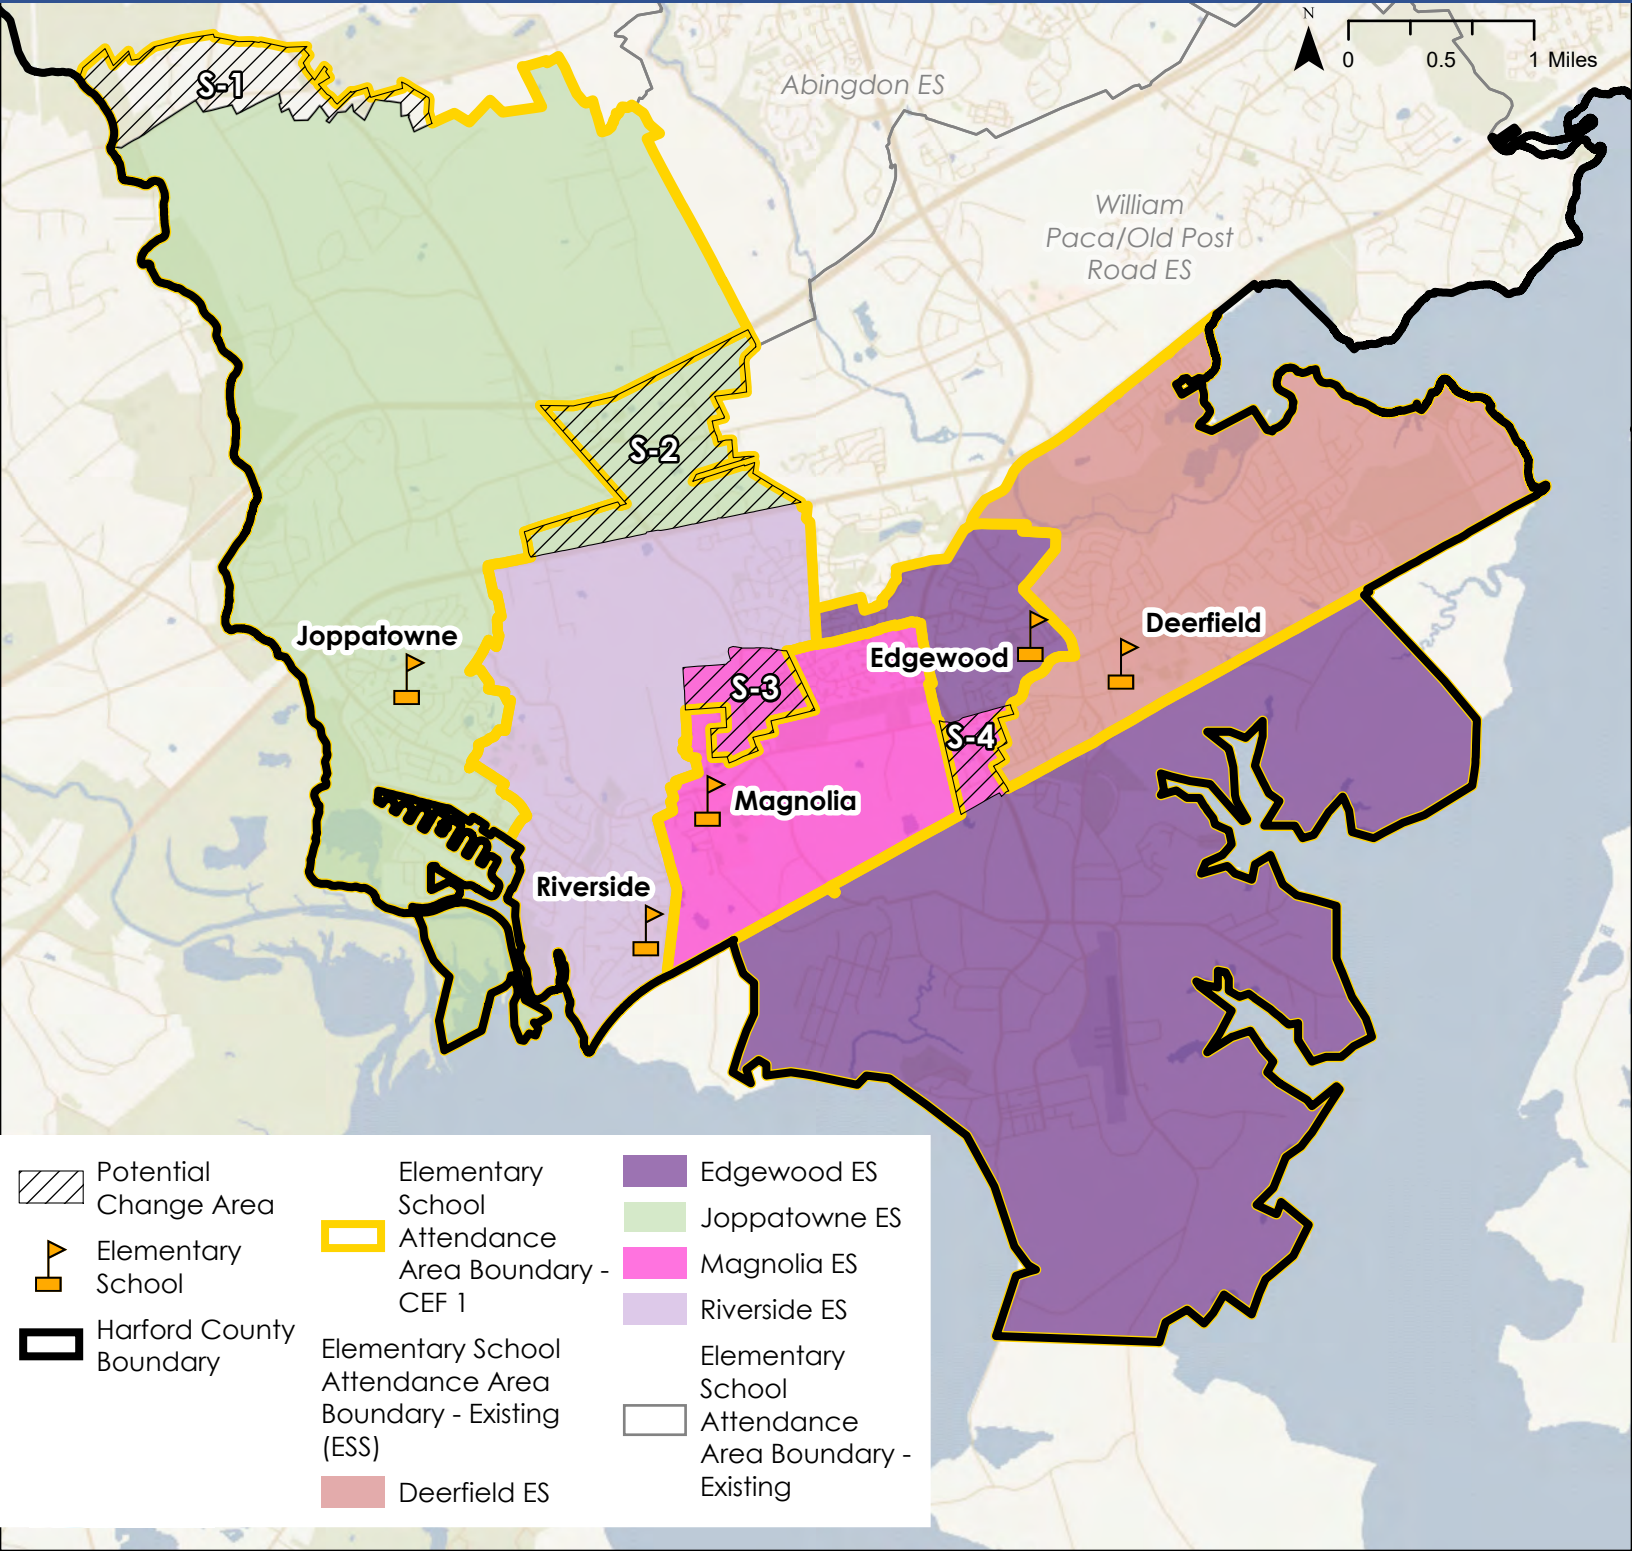

Community Education Forum (CEF) Region Elementary School South (ESS)

Schools: Deerfield ES, Edgewood ES,
Jappatowne ES, Magnolia ES, and
Riverside ES

District Overview - CEF 1

Elementary School South (ESS)

CEF 1 - Deerfield ES

-  Elementary School
-  District Boundary
-  Elementary School Attendance Area Boundary - CEF 1

Elementary School Attendance Area Boundary - Existing

-  Deerfield ES
-  Elementary School Attendance Area Boundary - Existing (Outline)
-  Potential Change Area

Potential Change Areas:
No proposed changes

Overview Map

CEF 1 - Edgewood ES

-  Elementary School
-  District Boundary
-  Elementary School Attendance Area Boundary - CEF 1

Elementary School Attendance Area Boundary - Existing

-  Edgewood ES
-  Elementary School Attendance Area Boundary - Existing (Outline)
-  Potential Change Area

Potential Change Areas:
S-4: From Magnolia ES to Edgewood ES

Overview Map

CEF 1 - Joppatowne ES

- Elementary School
- District Boundary