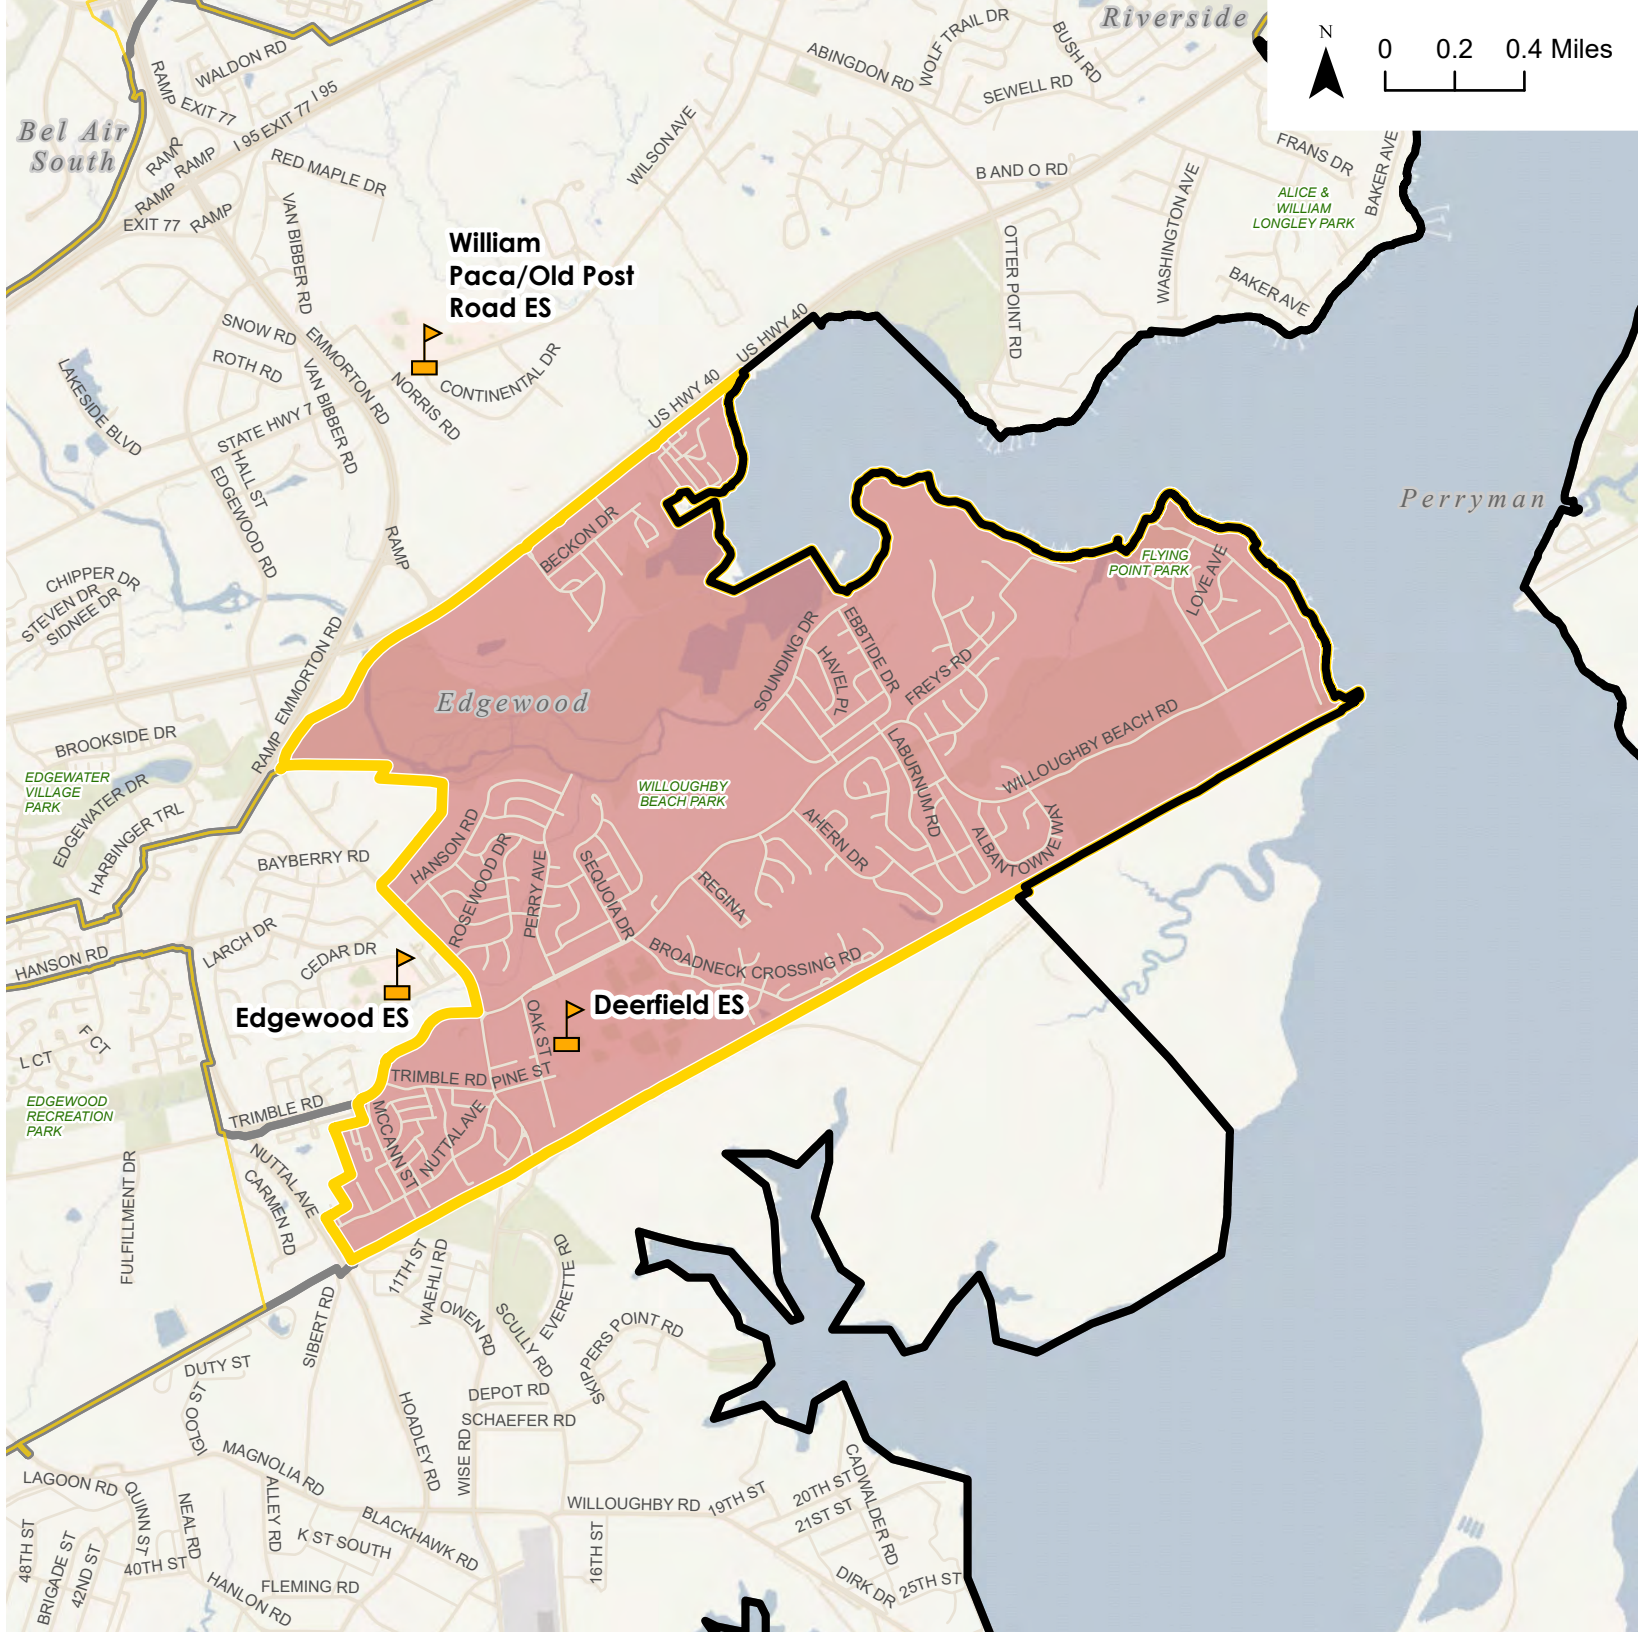

Community Education Forum (CEF) Region Elementary School South (ESS)

Schools: Deerfield ES, Edgewood ES,
Jappatowne ES, Magnolia ES, and
Riverside ES

District Overview - CEF 1

Elementary School South (ESS)

CEF 1 - Deerfield ES

-  Elementary School
-  District Boundary
-  Elementary School Attendance Area Boundary - CEF 1

Elementary School Attendance Area Boundary - Existing

-  Deerfield ES
-  Elementary School Attendance Area Boundary - Existing (Outline)
-  Potential Change Area

Potential Change Areas:
No proposed changes

Overview Map

CEF 1 - Edgewood ES

-  Elementary School
-  District Boundary
-  Elementary School Attendance Area Boundary - CEF 1

Elementary School Attendance Area Boundary - Existing

-  Edgewood ES
-  Elementary School Attendance Area Boundary - Existing (Outline)
-  Potential Change Area

Potential Change Areas:
S-4: From Magnolia ES to Edgewood ES

Overview Map

CEF 1 - Joppatowne ES

- Elementary School
- District Boundary