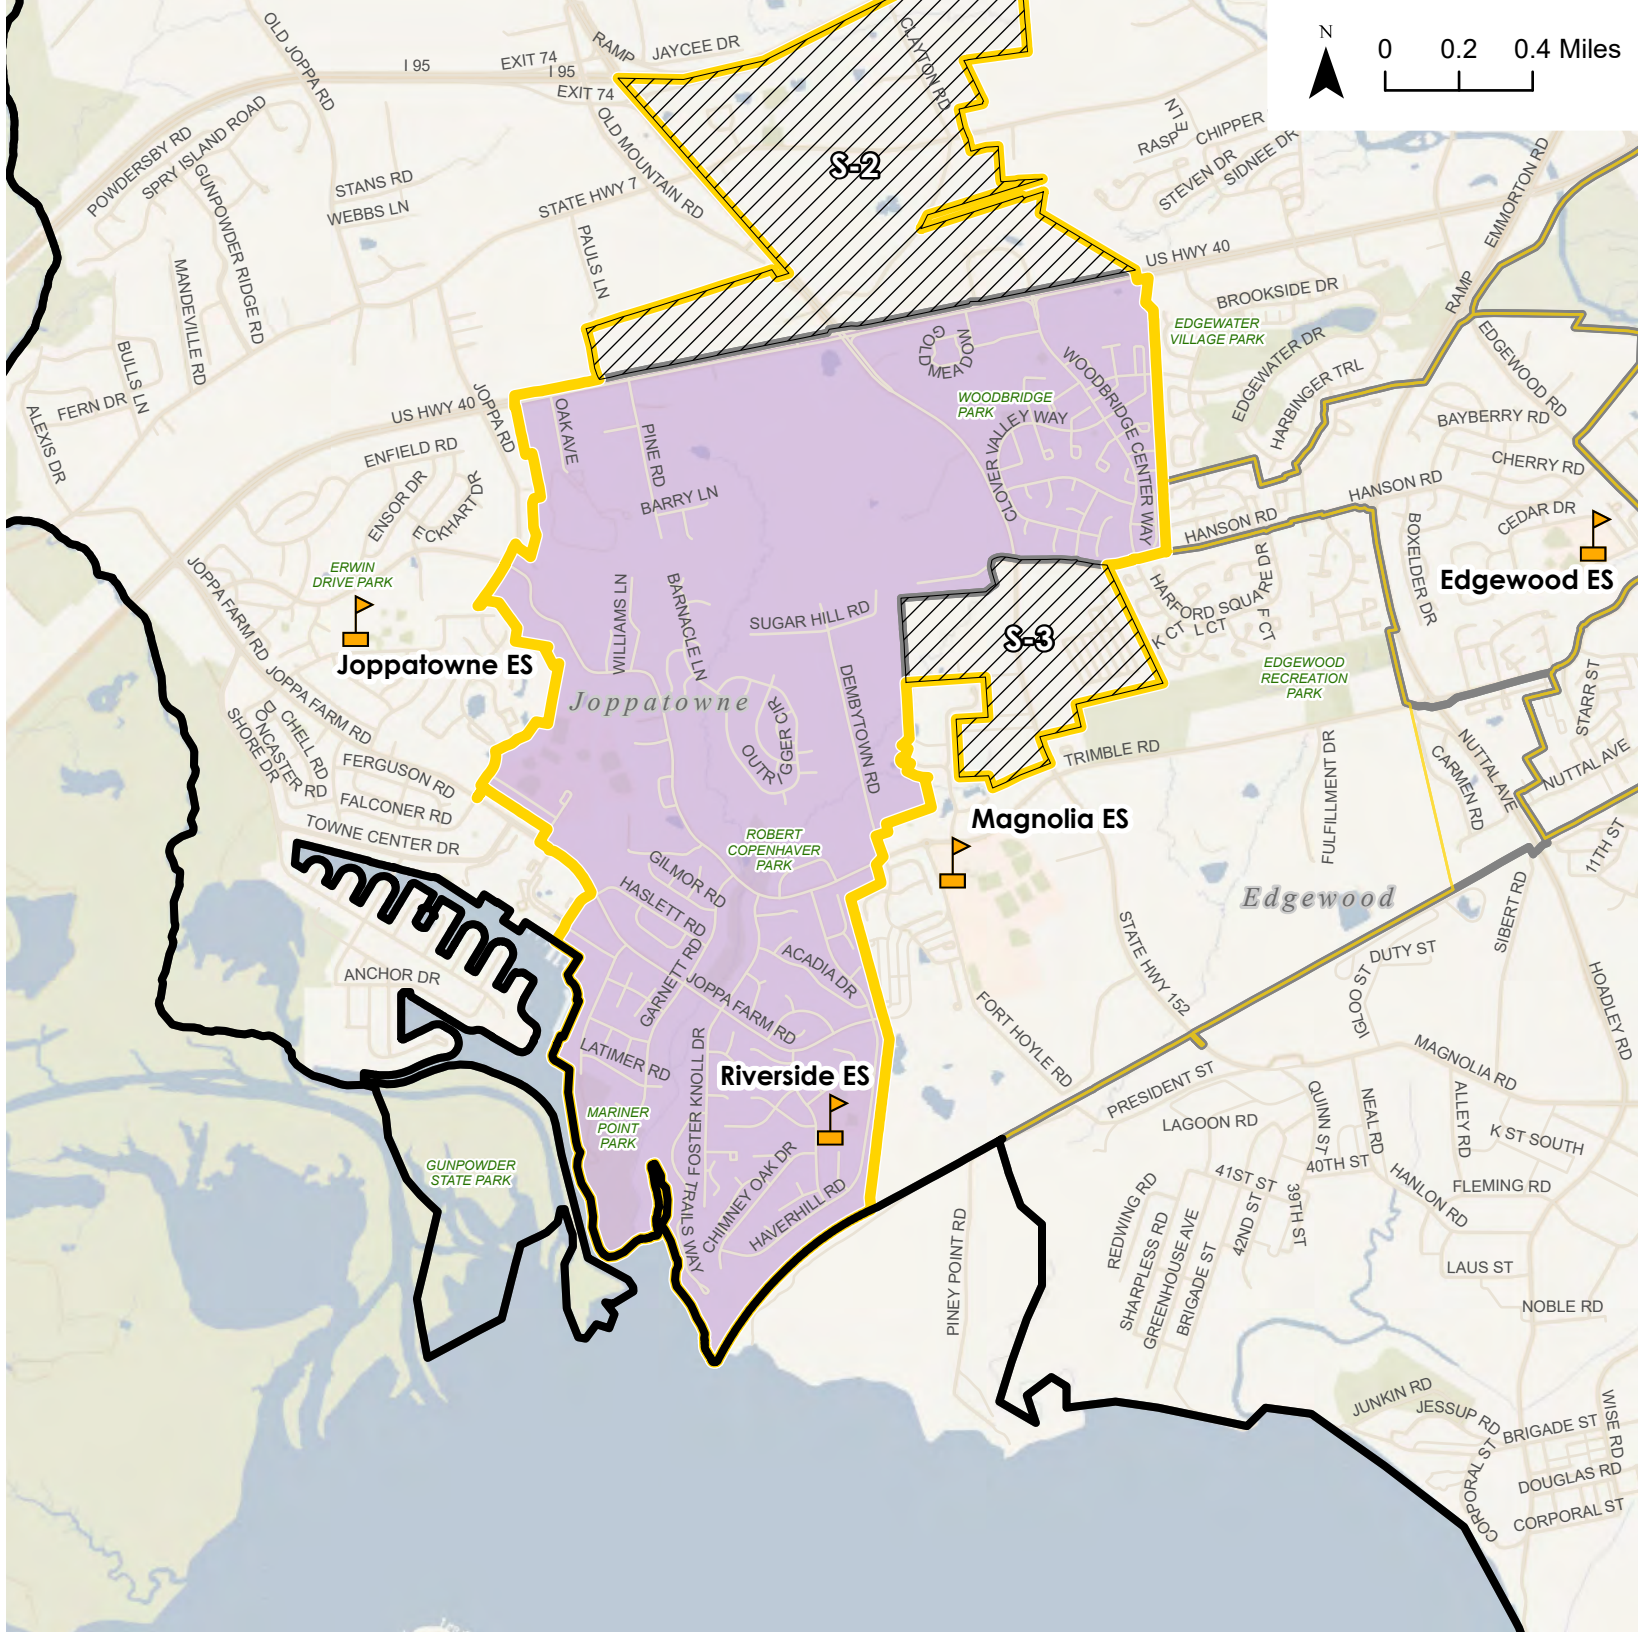

Potential Change Areas:
No proposed changes

Overview Map

CEF 1 - Edgewood ES

-  Elementary School
-  District Boundary
-  Elementary School Attendance Area Boundary - CEF 1

Elementary School Attendance Area Boundary - Existing

Elementary School Attendance Area Boundary - Existing

-  Magnolia ES
-  Elementary School Attendance Area Boundary - Existing (Outline)
-  Potential Change Area

Potential Change Areas:
 S-3: From Magnolia ES to Riverside ES
 S-4: From Magnolia ES to Edgewood ES

Overview Map

CEF 1 - Riverside ES

-  Elementary School
-  District Boundary
-  Elementary School Attendance Area Boundary - CEF 1

Elementary School Attendance Area Boundary - Existing

-  Riverside ES
-  Elementary School Attendance Area Boundary - Existing (Outline)
-  Potential Change Area

Potential Change Areas:
S-2: From Joppatowne ES to Riverside ES
S-3: From Magnolia ES to Riverside ES

Overview Map