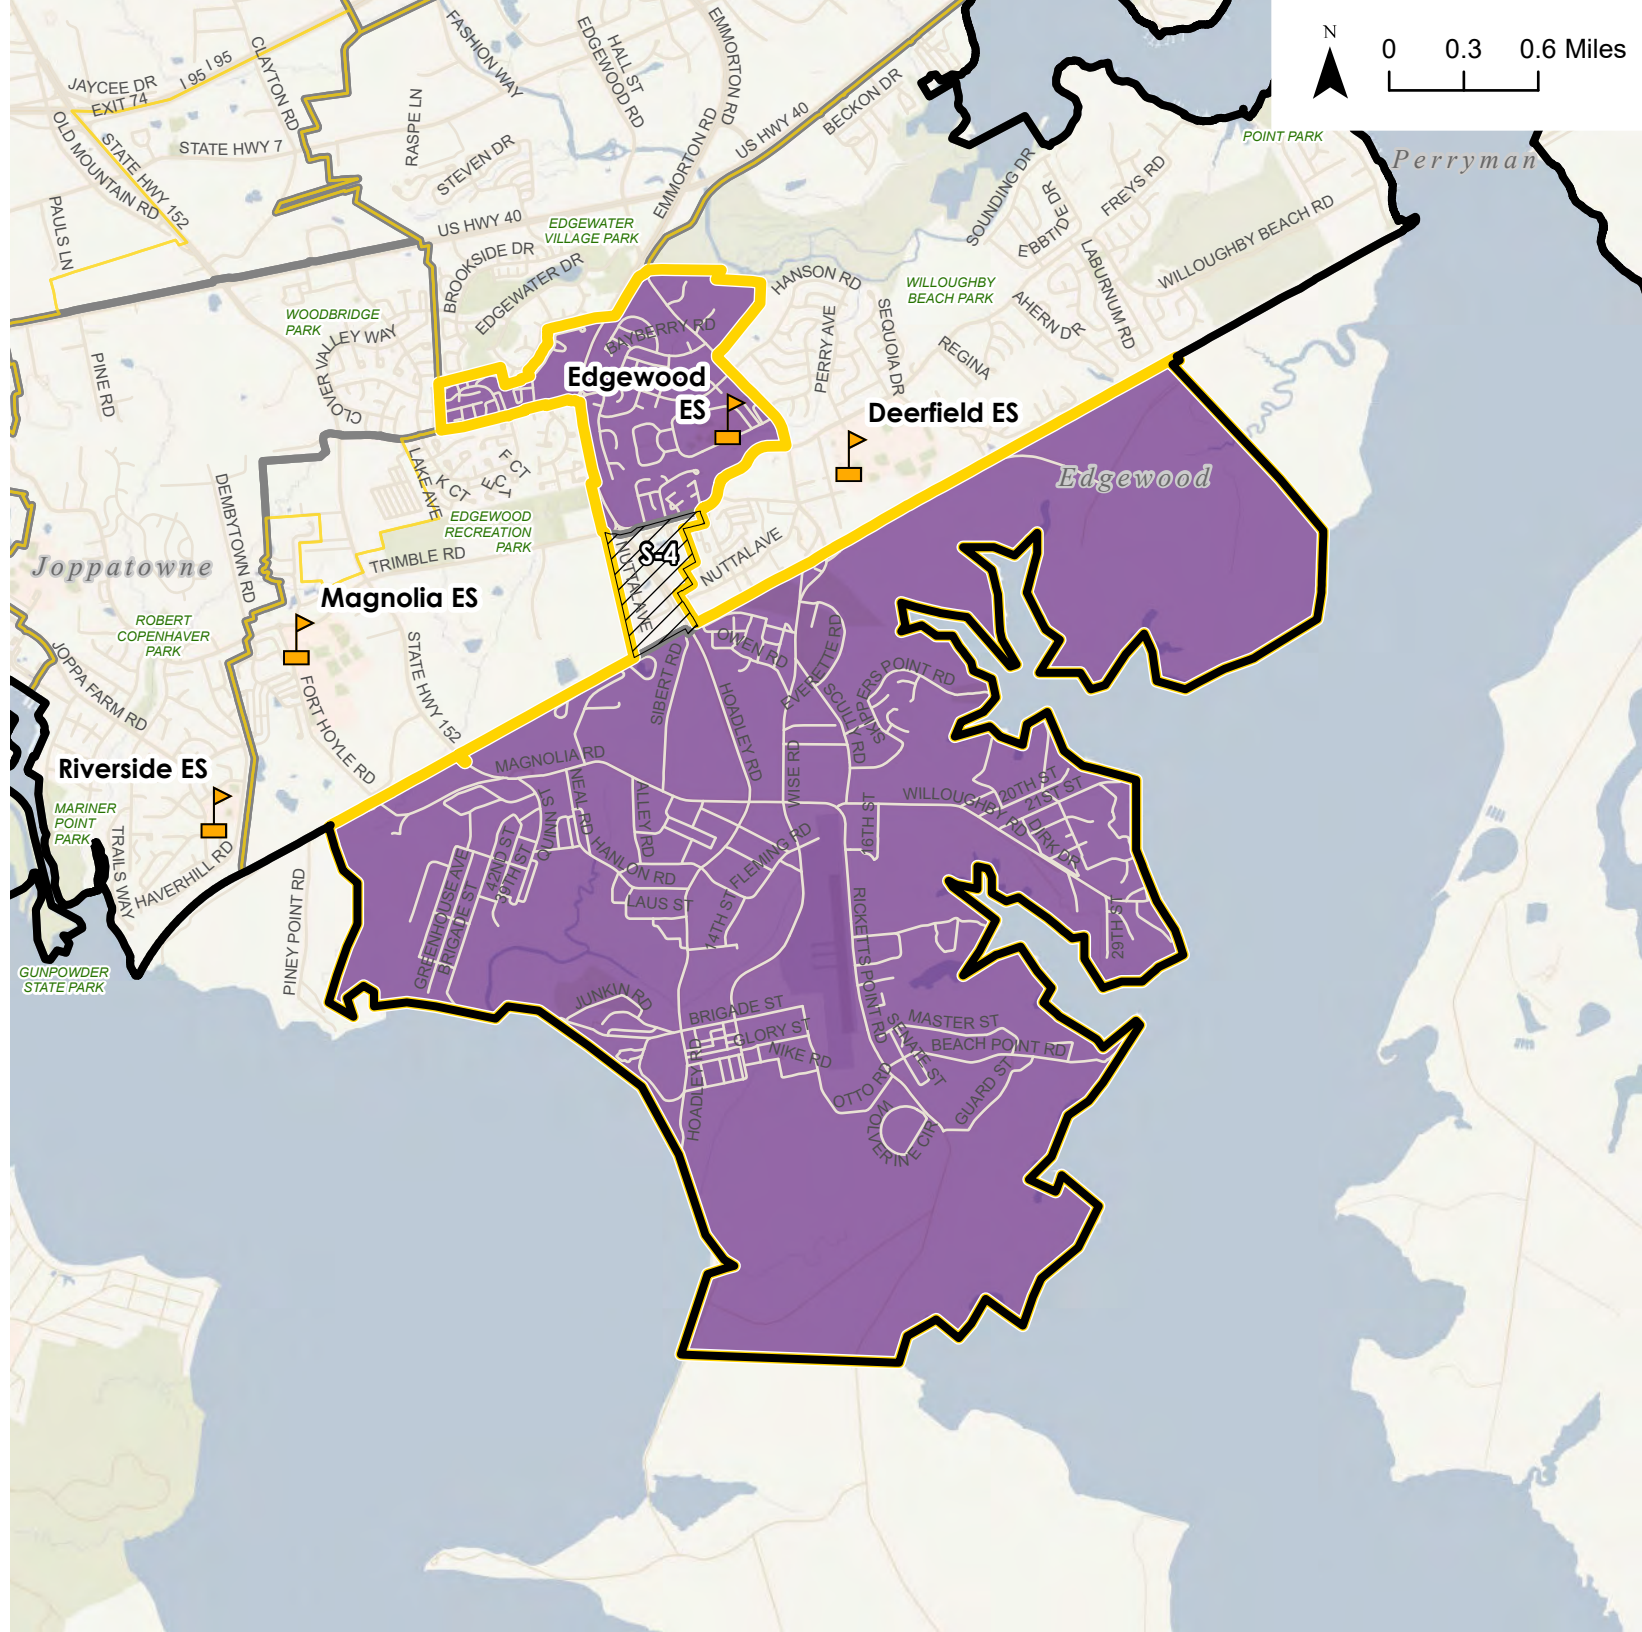

Community Education Forum (CEF) Region Elementary School South (ESS)

Schools: Deerfield ES, Edgewood ES,
Jappatowne ES, Magnolia ES, and
Riverside ES

District Overview - CEF 1

Elementary School South (ESS)

CEF 1 - Deerfield ES

-  Elementary School
-  District Boundary
-  Elementary School Attendance Area Boundary - CEF 1

Elementary School Attendance Area Boundary - Existing

-  Deerfield ES
-  Elementary School Attendance Area Boundary - Existing (Outline)
-  Potential Change Area

Potential Change Areas:
No proposed changes

Overview Map

CEF 1 - Edgewood ES

-  Elementary School
-  District Boundary
-  Elementary School Attendance Area Boundary - CEF 1

Elementary School Attendance Area Boundary - Existing

-  Edgewood ES
-  Elementary School Attendance Area Boundary - Existing (Outline)
-  Potential Change Area

Potential Change Areas:
S-4: From Magnolia ES to Edgewood ES

Overview Map

CEF 1 - Joppatowne ES

- Elementary School
- District Boundary