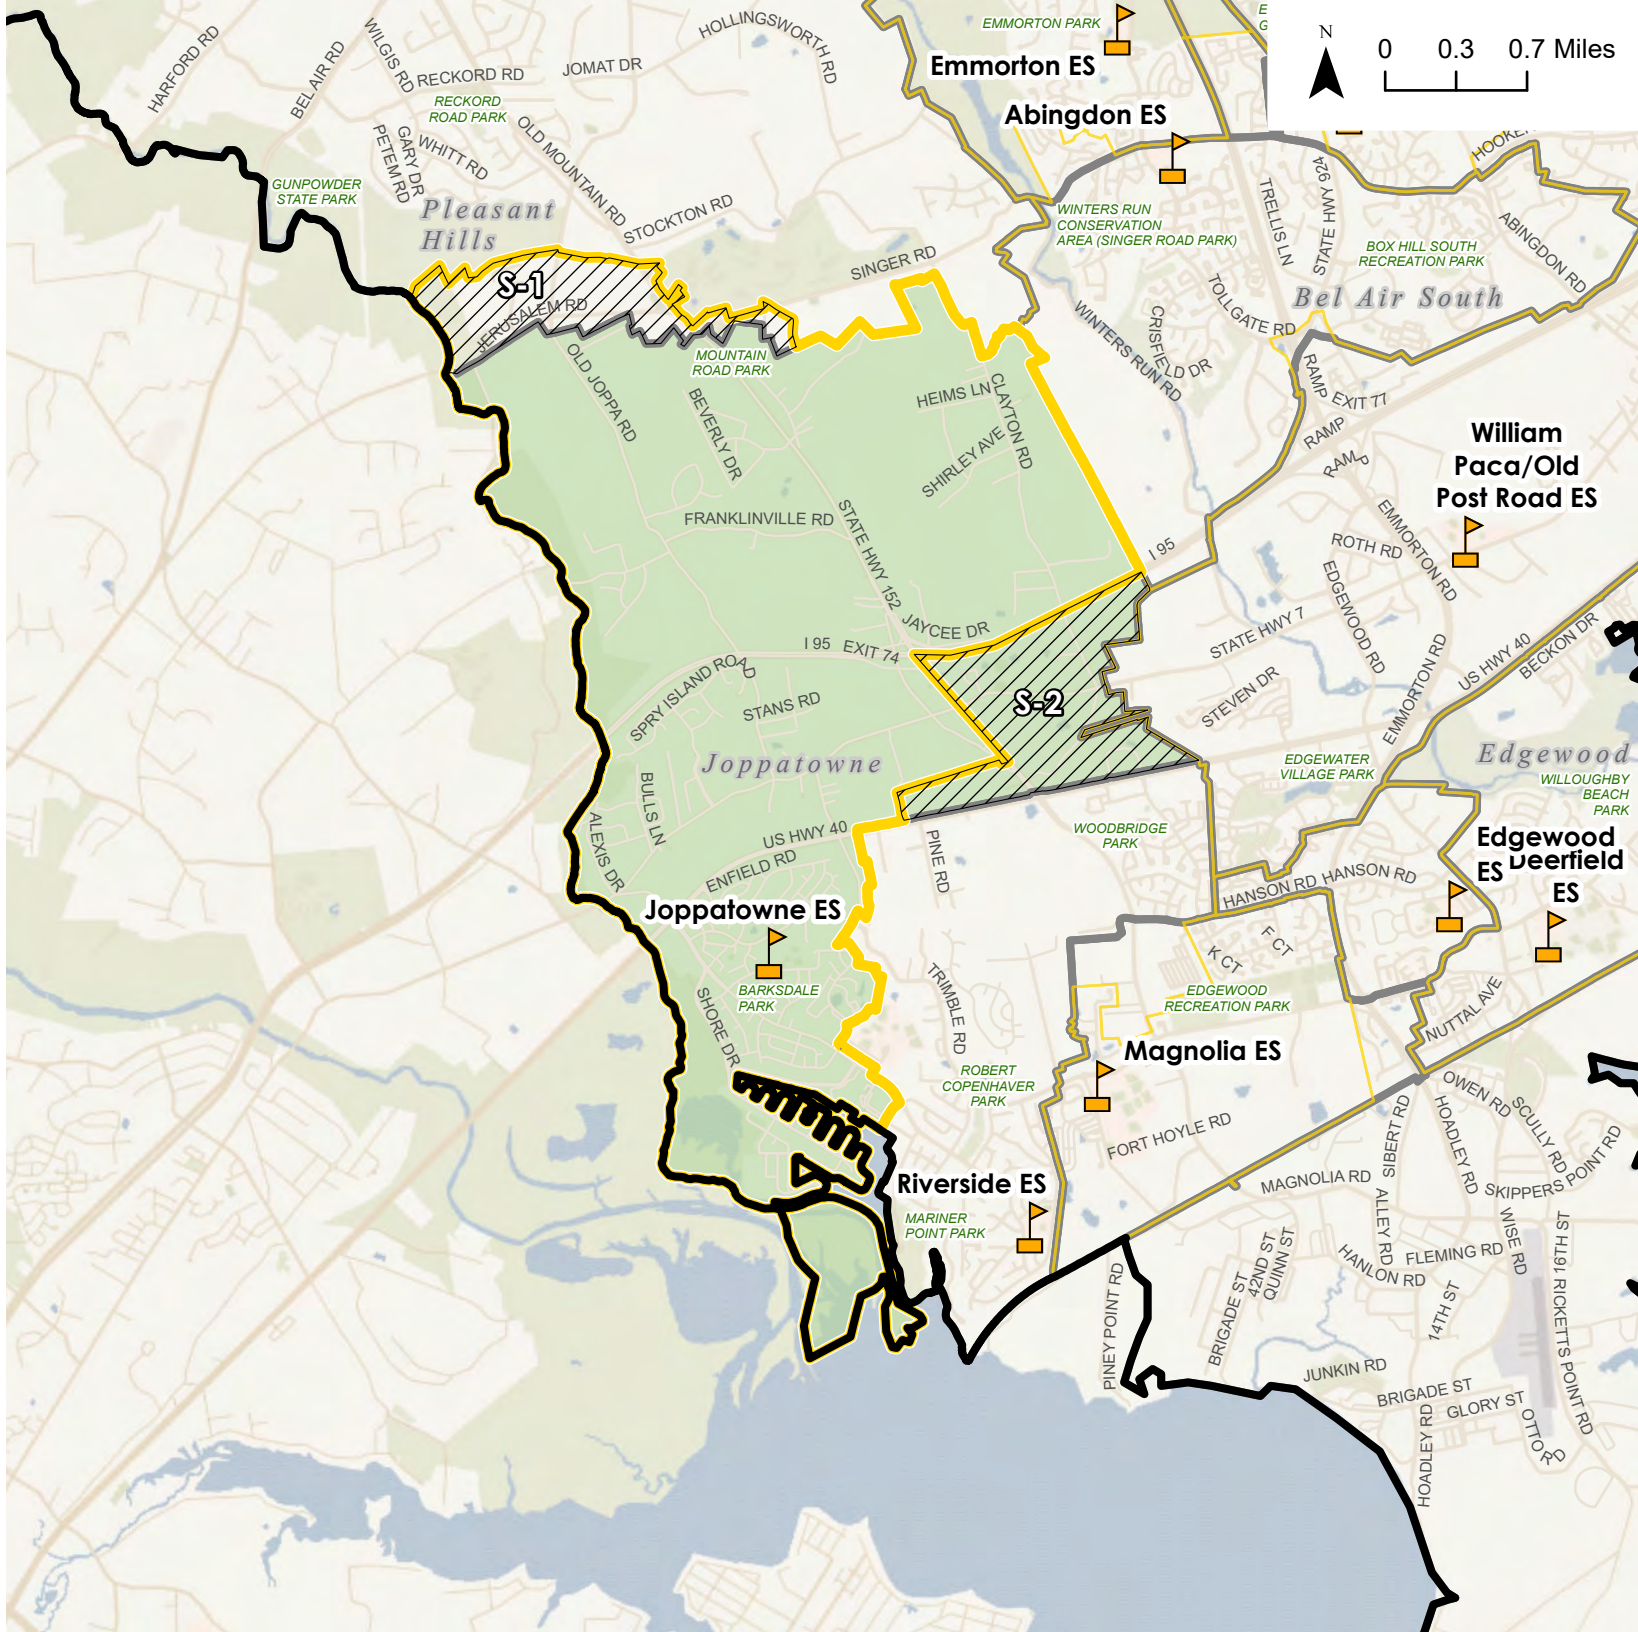

CEF 1 - Joppatowne ES

- Elementary School
- District Boundary

- Elementary School Attendance Area Boundary - Existing
- Elementary School Attendance Area Boundary - CEF 1

Elementary School Attendance Area Boundary - Existing

- Joppatowne ES
- Elementary School Attendance Area Boundary - Existing (Outline)
- Potential Change Area

Potential Change Areas:
S-1: From Youth's Benefit ES to Joppatowne ES
S-2: From Joppatowne ES to Riverside ES

Overview Map