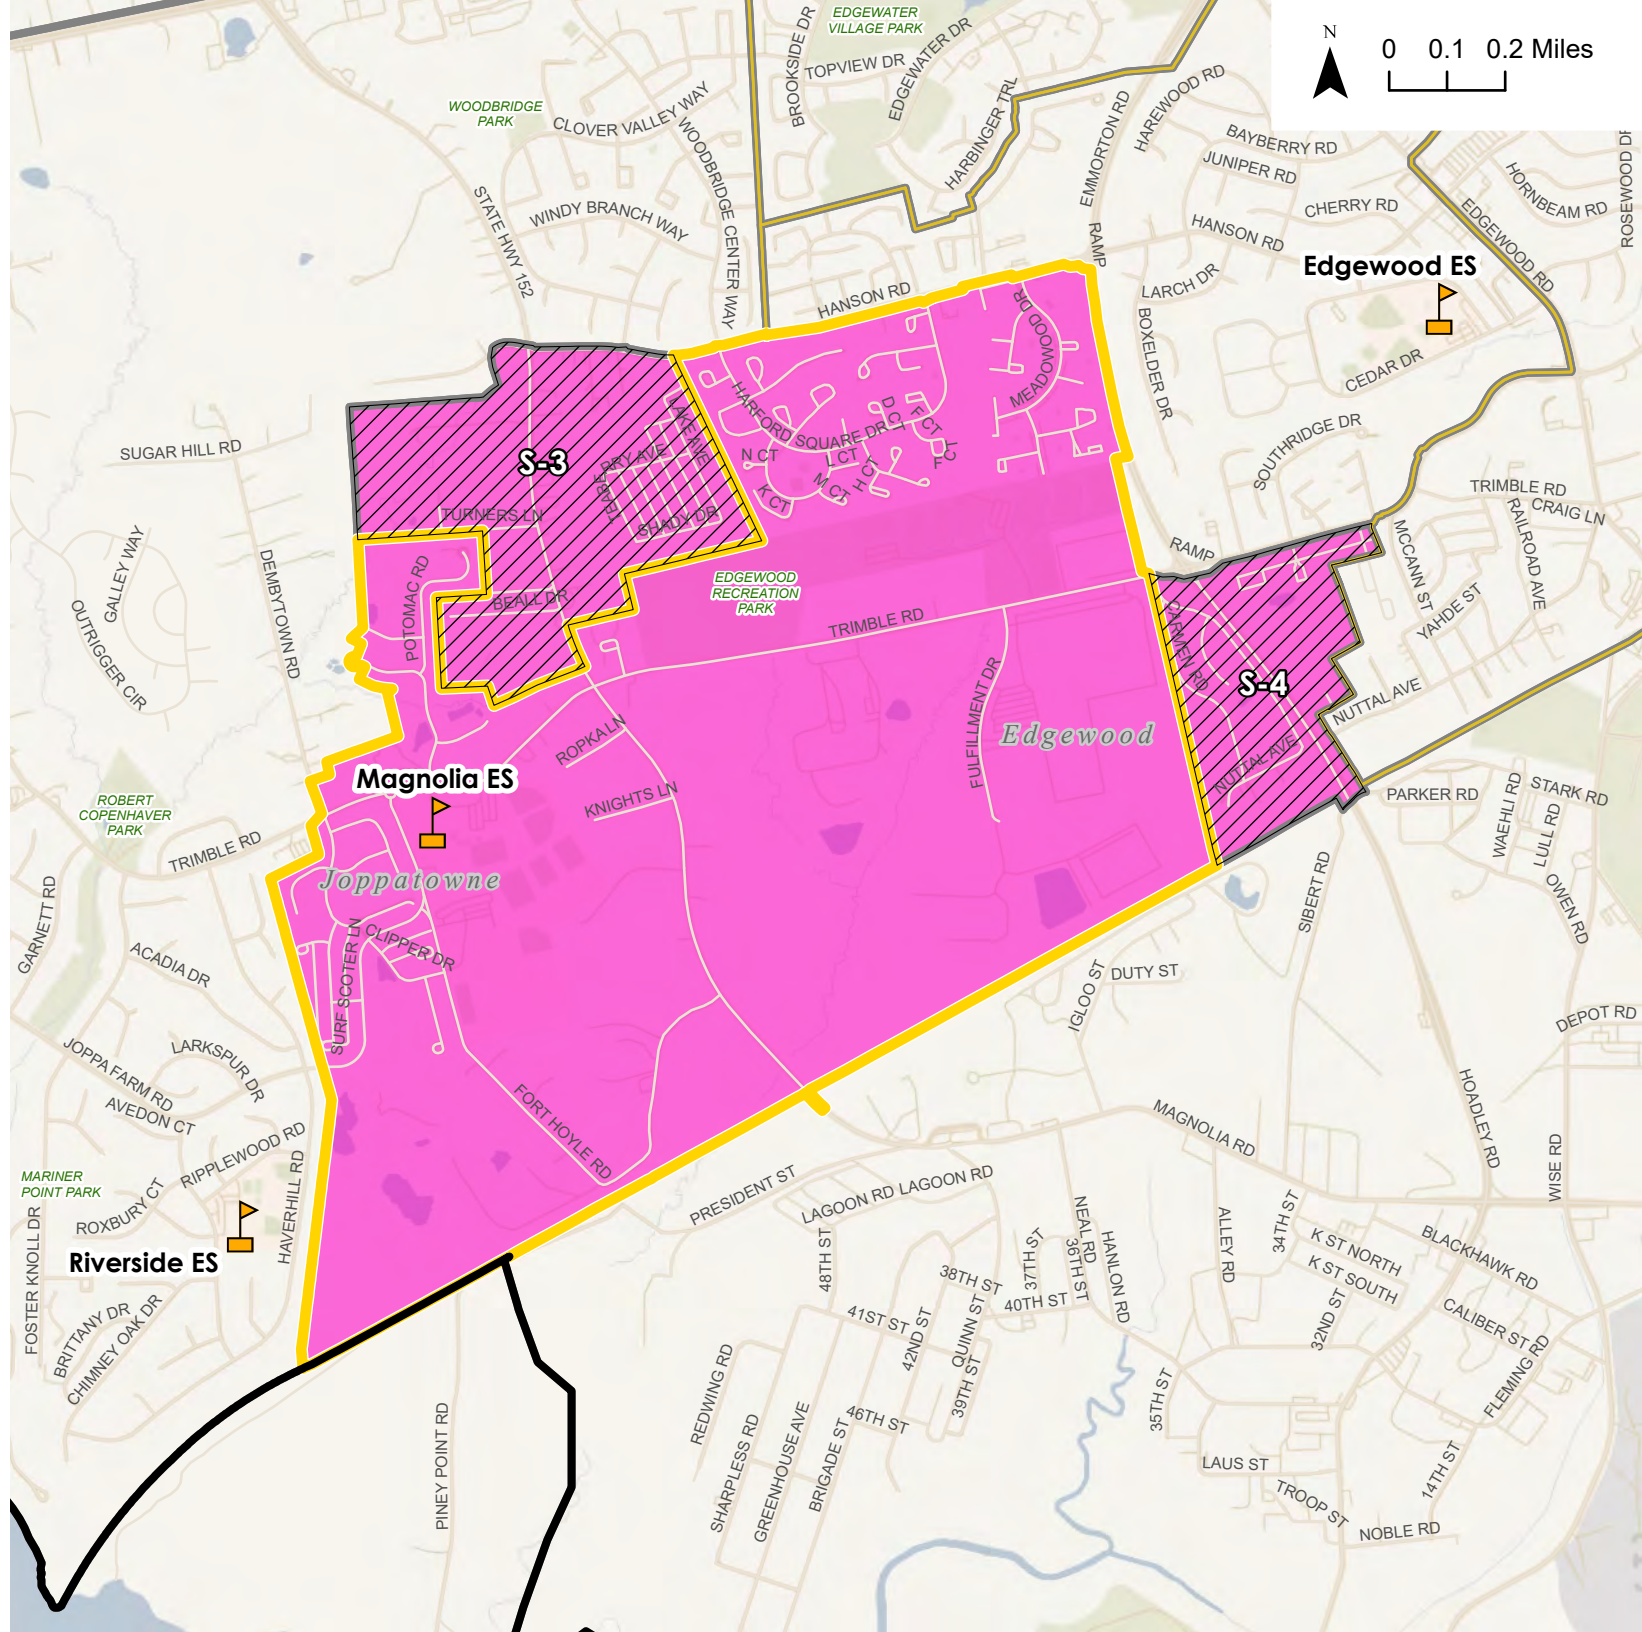

-  Edgewood ES
-  Elementary School Attendance Area Boundary - Existing (Outline)
-  Potential Change Area

Potential Change Areas:
S-4: From Magnolia ES to Edgewood ES

Overview Map

CEF 1 - Joppatowne ES

- Elementary School
- District Boundary

- Elementary School Attendance Area Boundary - Existing
- Elementary School Attendance Area Boundary - CEF 1

Elementary School Attendance Area Boundary - Existing

- Joppatowne ES
- Elementary School Attendance Area Boundary - Existing (Outline)
- Potential Change Area

Potential Change Areas:
 S-1: From Youth's Benefit ES to Joppatowne ES
 S-2: From Joppatowne ES to Riverside ES

Overview Map

CEF 1 - Magnolia ES

-  Elementary School
-  District Boundary
-  Elementary School Attendance Area Boundary - CEF 1

Elementary School Attendance Area Boundary - Existing

-  Magnolia ES
-  Elementary School Attendance Area Boundary - Existing (Outline)
-  Potential Change Area

Potential Change Areas:
 S-3: From Magnolia ES to Riverside ES
 S-4: From Magnolia ES to Edgewood ES