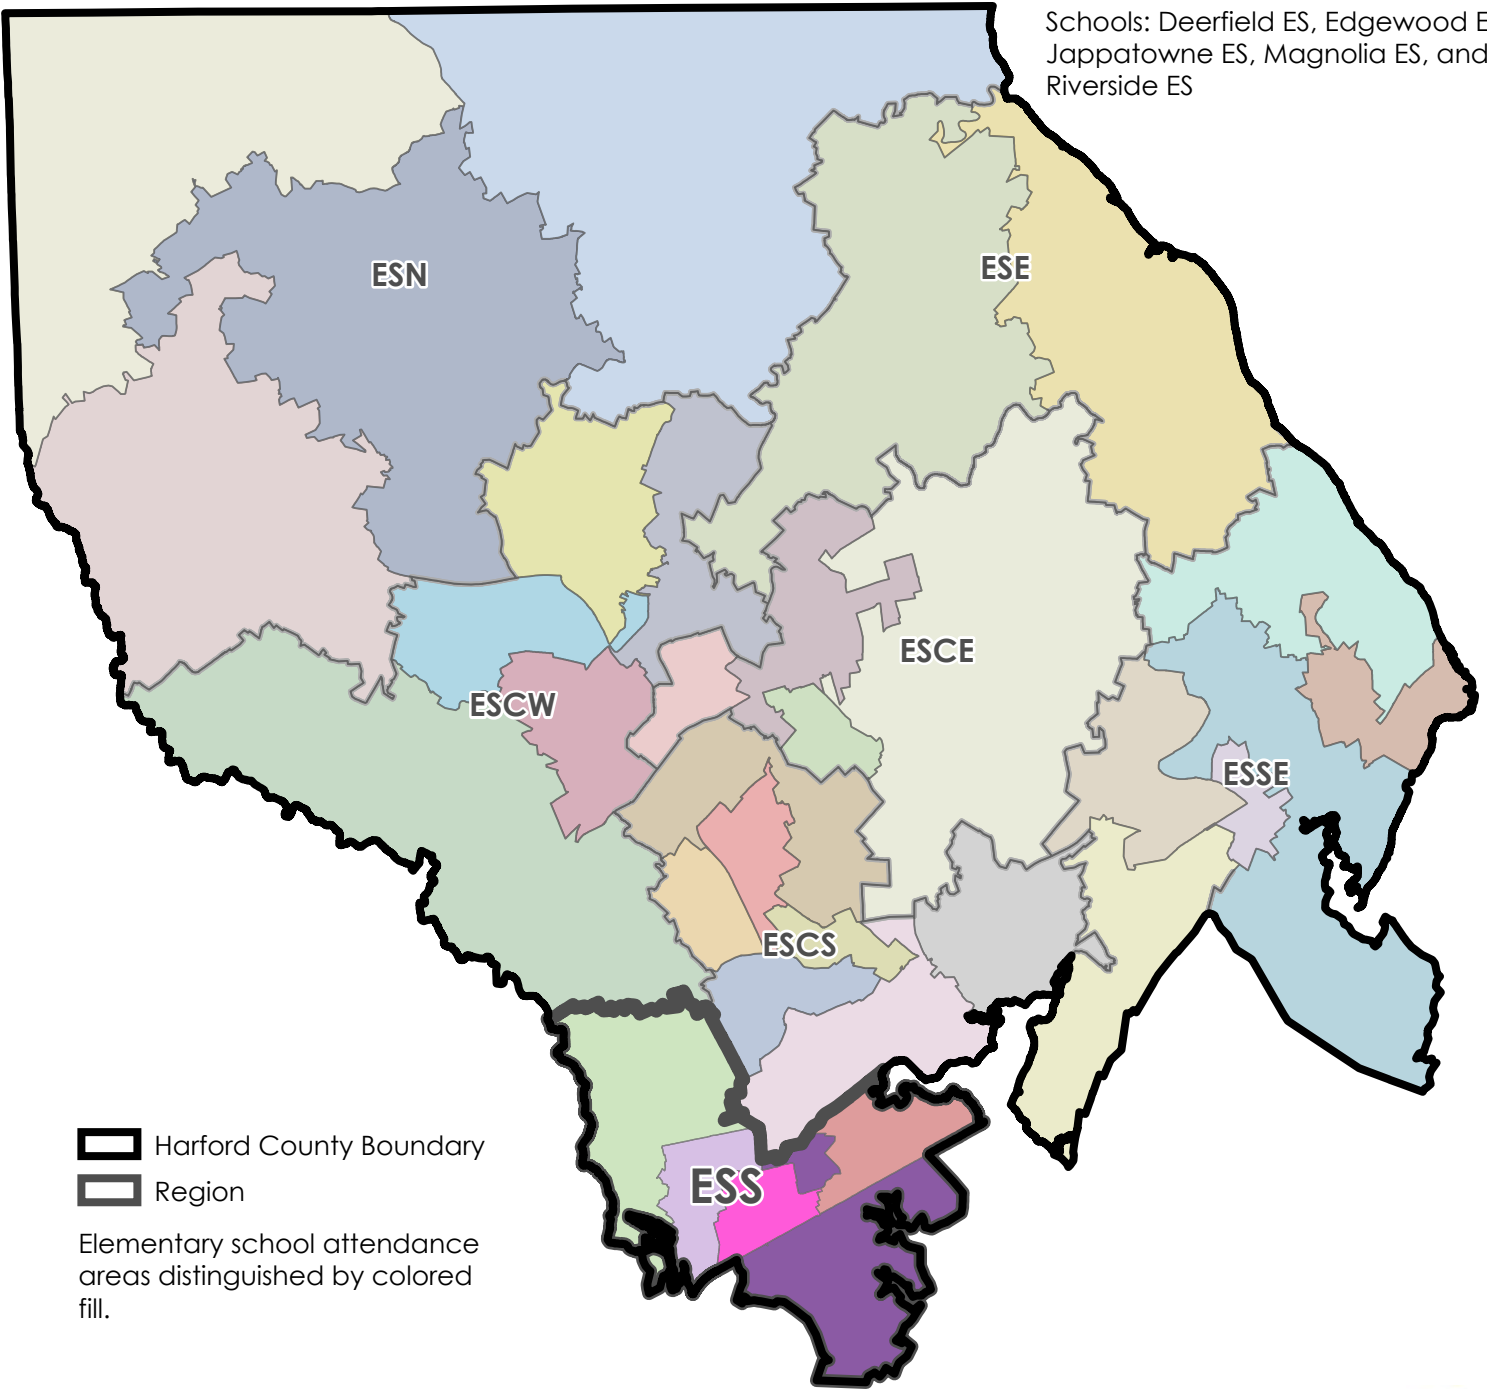

Community Education Forum (CEF) Region Elementary School South (ESS)

Schools: Deerfield ES, Edgewood ES,
Jappatowne ES, Magnolia ES, and
Riverside ES

District Overview - CEF 1

Elementary School South (ESS)

CEF 1 - Deerfield ES

-  Elementary School
-  District Boundary
-  Elementary School Attendance Area Boundary - CEF 1

Elementary School Attendance Area Boundary - Existing

-  Deerfield ES
-  Elementary School Attendance Area Boundary - Existing (Outline)
-  Potential Change Area

Potential Change Areas:
No proposed changes

Overview Map

CEF 1 - Edgewood ES

-  Elementary School
-  District Boundary
-  Elementary School Attendance Area Boundary - CEF 1

Elementary School Attendance Area Boundary - Existing

-  Edgewood ES
-  Elementary School Attendance Area Boundary - Existing (Outline)
-  Potential Change Area

Potential Change Areas:
S-4: From Magnolia ES to Edgewood ES

Overview Map

CEF 1 - Joppatowne ES

- Elementary School
- District Boundary