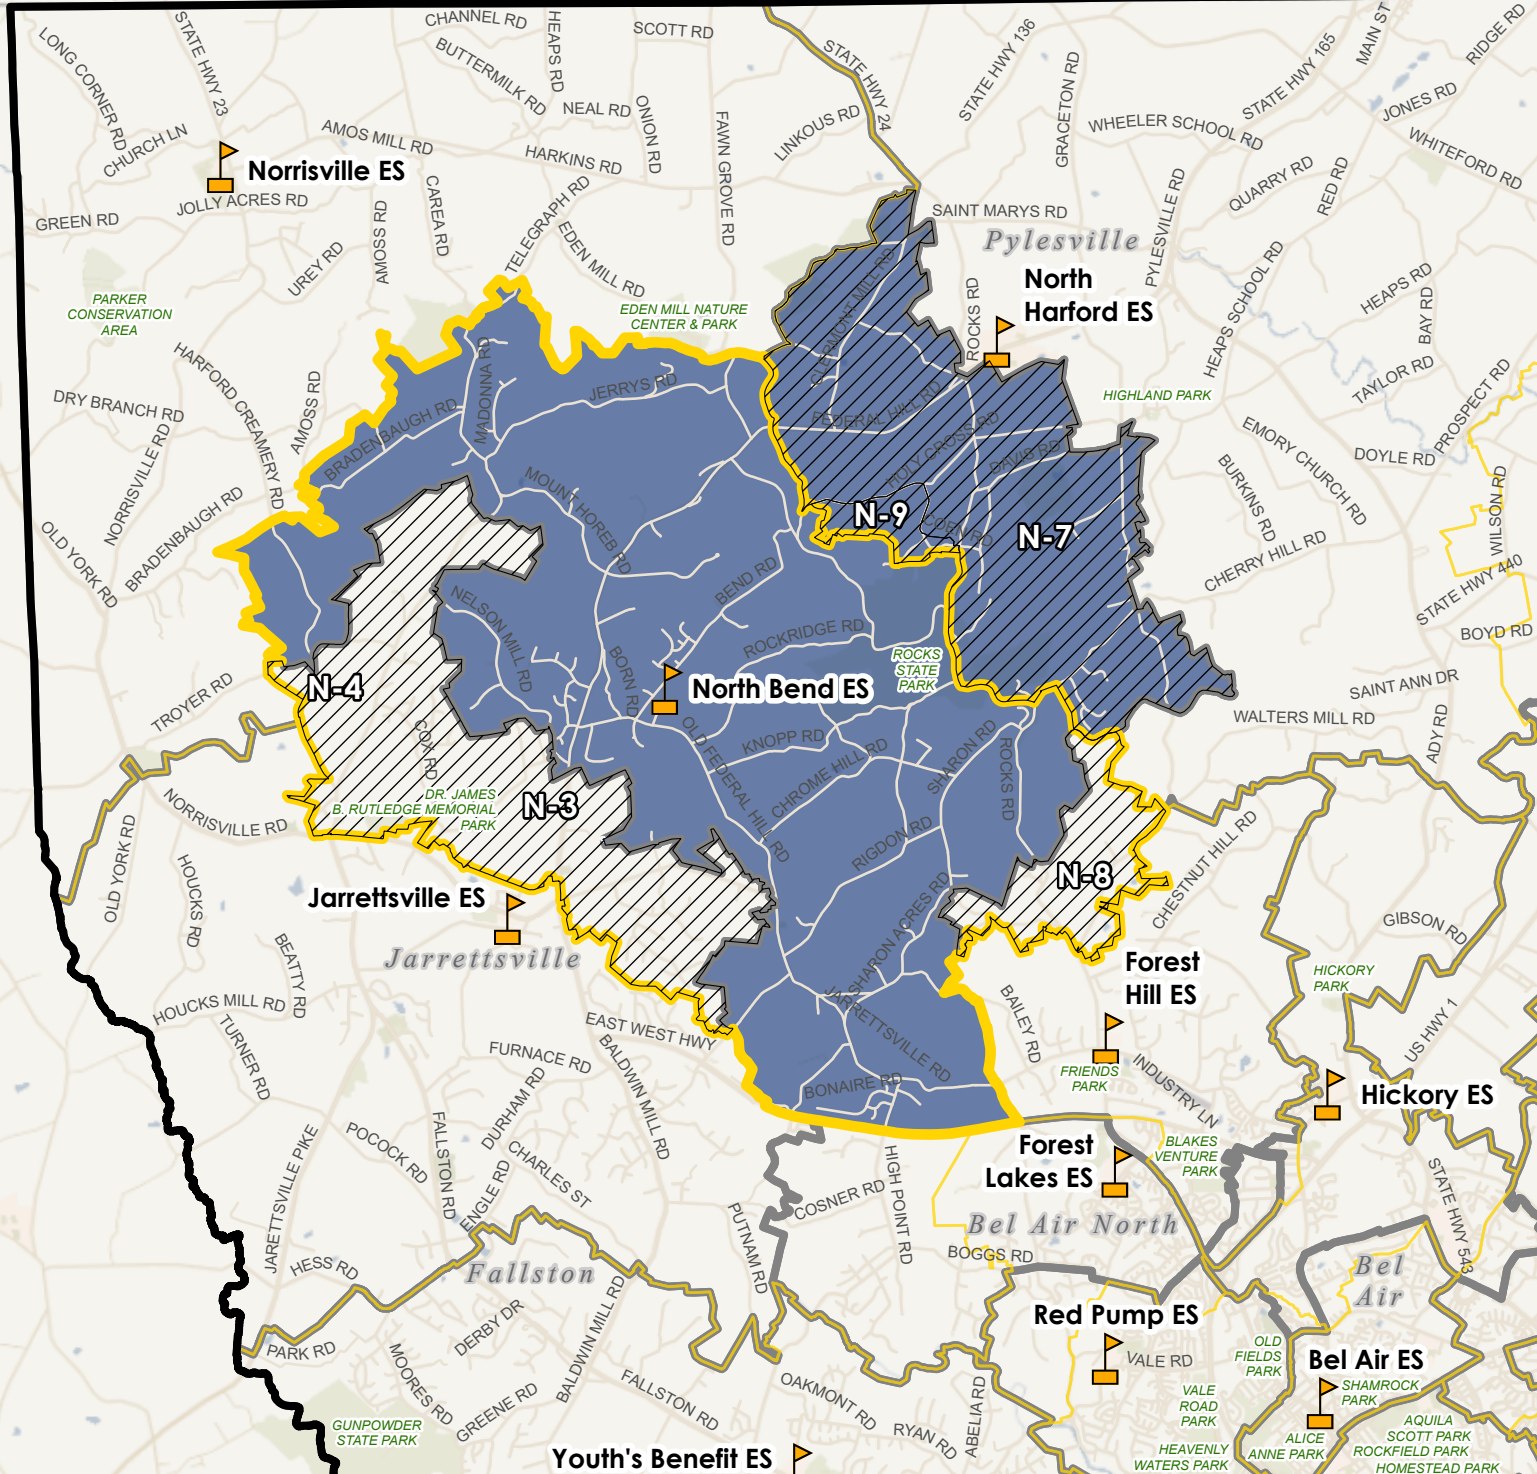

-  Jarrettsville ES Current Attendance Area
-  Elementary School Attendance Area
-  Boundary Outline - Current Attendance Area

Potential Change Areas:

- N-4: From Jarrettsville ES to North Bend ES
- N-3: From Jarrettsville ES to North Bend ES
- CW-1: From Forest Lakes ES to Jarrettsville ES
- N-2: From Youth's Benefit ES to Jarrettsville ES
- CW-10: From Forest Lakes ES to Jarrettsville ES

Current Configuration - Elementary Schools

-  Norrisville ES Current Attendance Area
-  Elementary School Attendance Area
-  Boundary Outline - Current Attendance Area

Potential Change Areas:
N/A

Overview Map

Potential Change Areas:
 N-7: From North Bend ES to North Harford ES
 N-9: From North Bend ES to North Harford ES
 N-4: From Jarrettsville ES to North Bend ES
 N-8: From Forest Hill ES to North Bend ES
 N-3: From Jarrettsville ES to North Bend ES

Overview Map