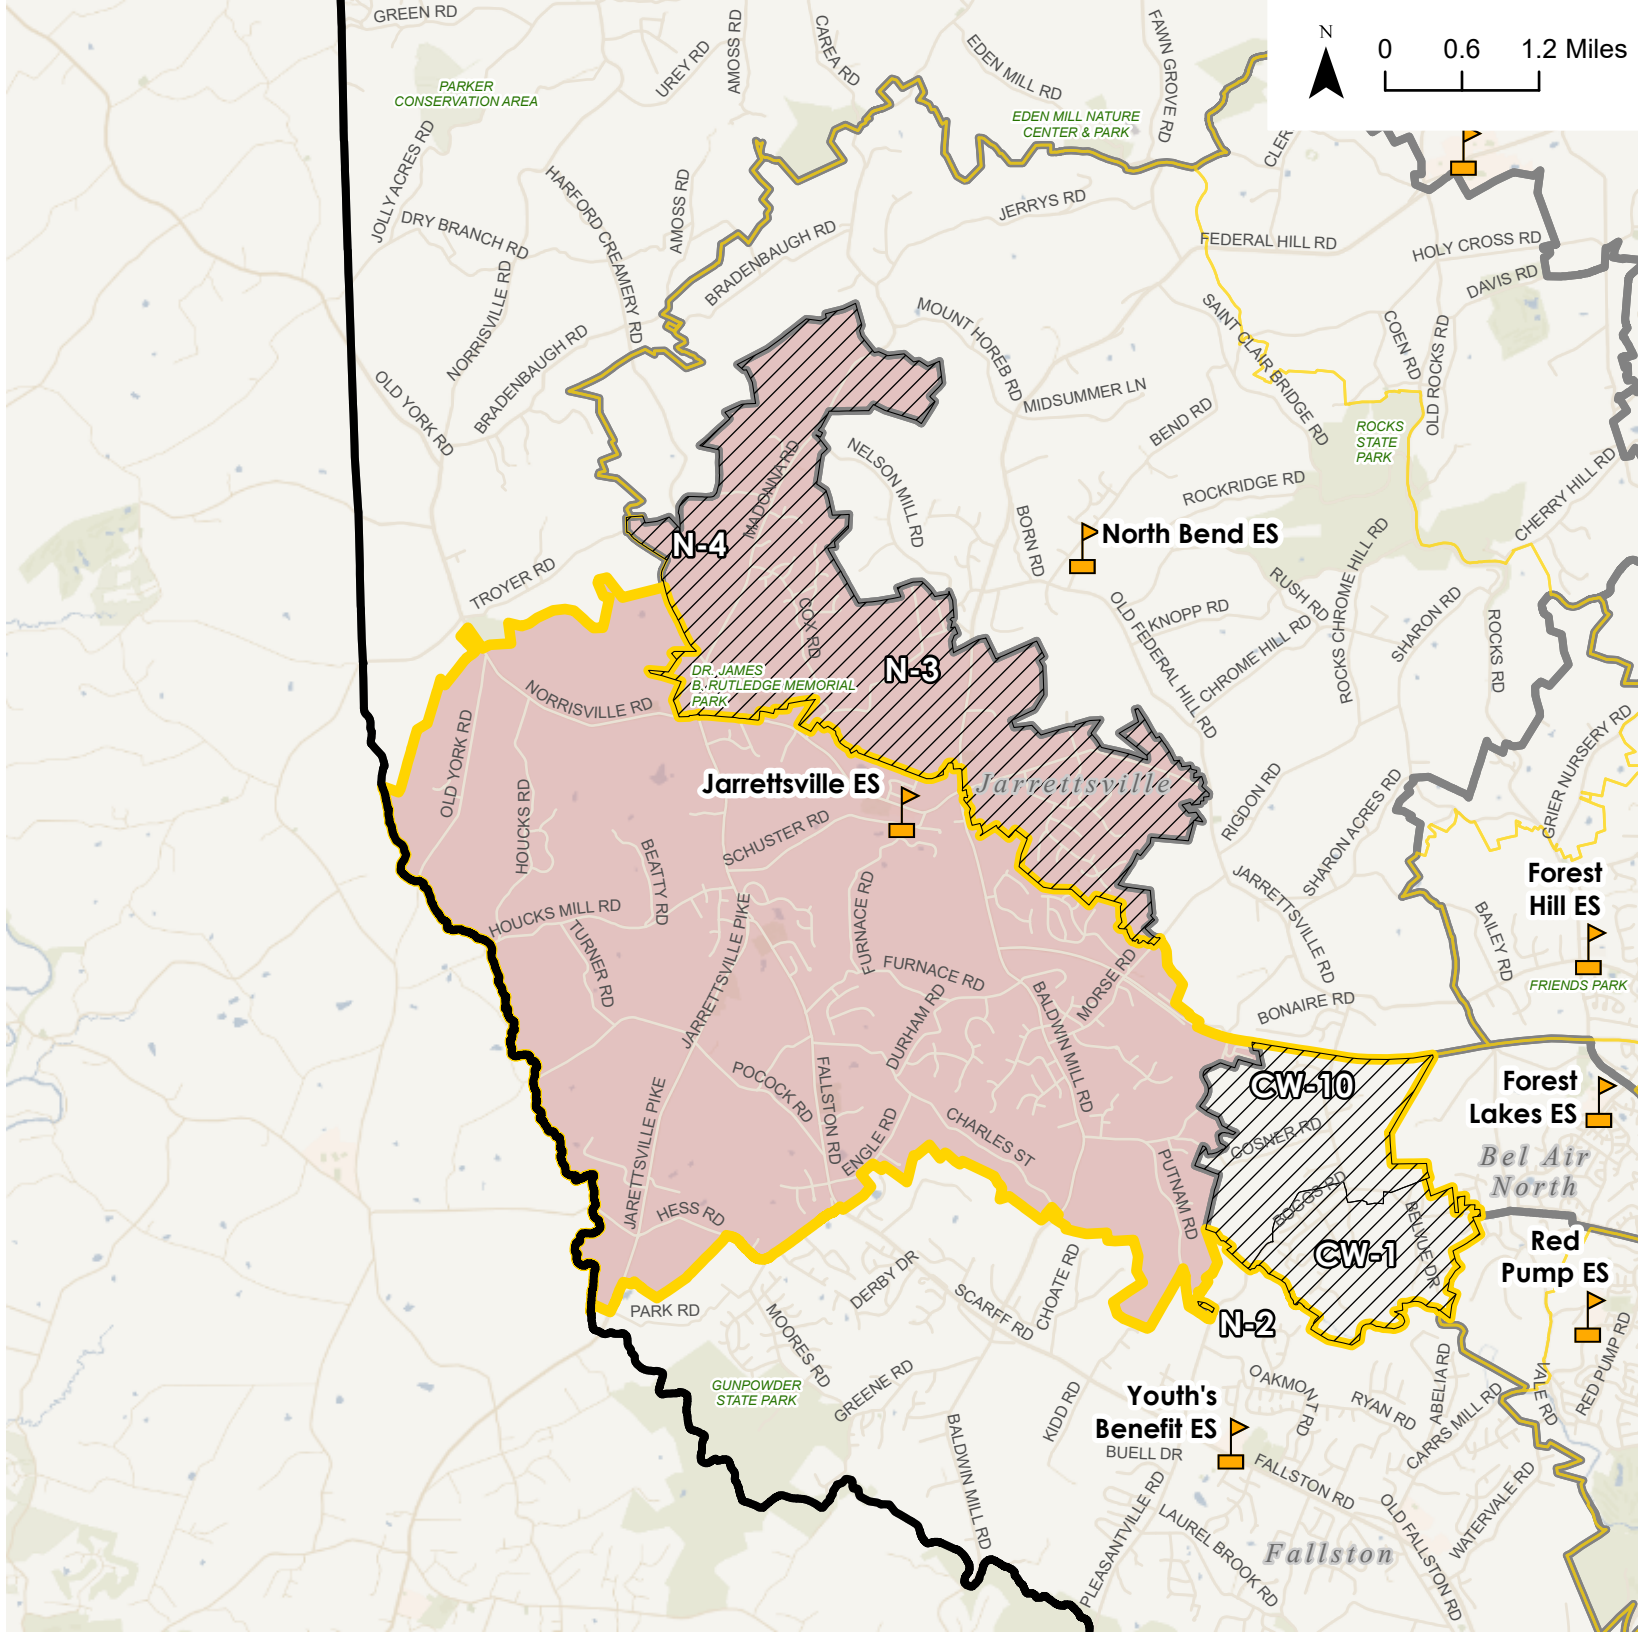

CEF 2 Elementary School Scenario - Jarrettsville ES

- Elementary School
- District Boundary
- Advisory Team
- Working Elementary School Boundary for Jarrettsville ES
- Potential Change Area

Current Configuration - Elementary Schools

- Jarrettsville ES Current Attendance Area
- Elementary School Attendance Area
- Boundary Outline - Current Attendance Area

Potential Change Areas:

- N-4: From Jarrettsville ES to North Bend ES
- N-3: From Jarrettsville ES to North Bend ES
- CW-1: From Forest Lakes ES to Jarrettsville ES
- N-2: From Youth's Benefit ES to Jarrettsville ES
- CW-10: From Forest Lakes ES to Jarrettsville ES

Overview Map