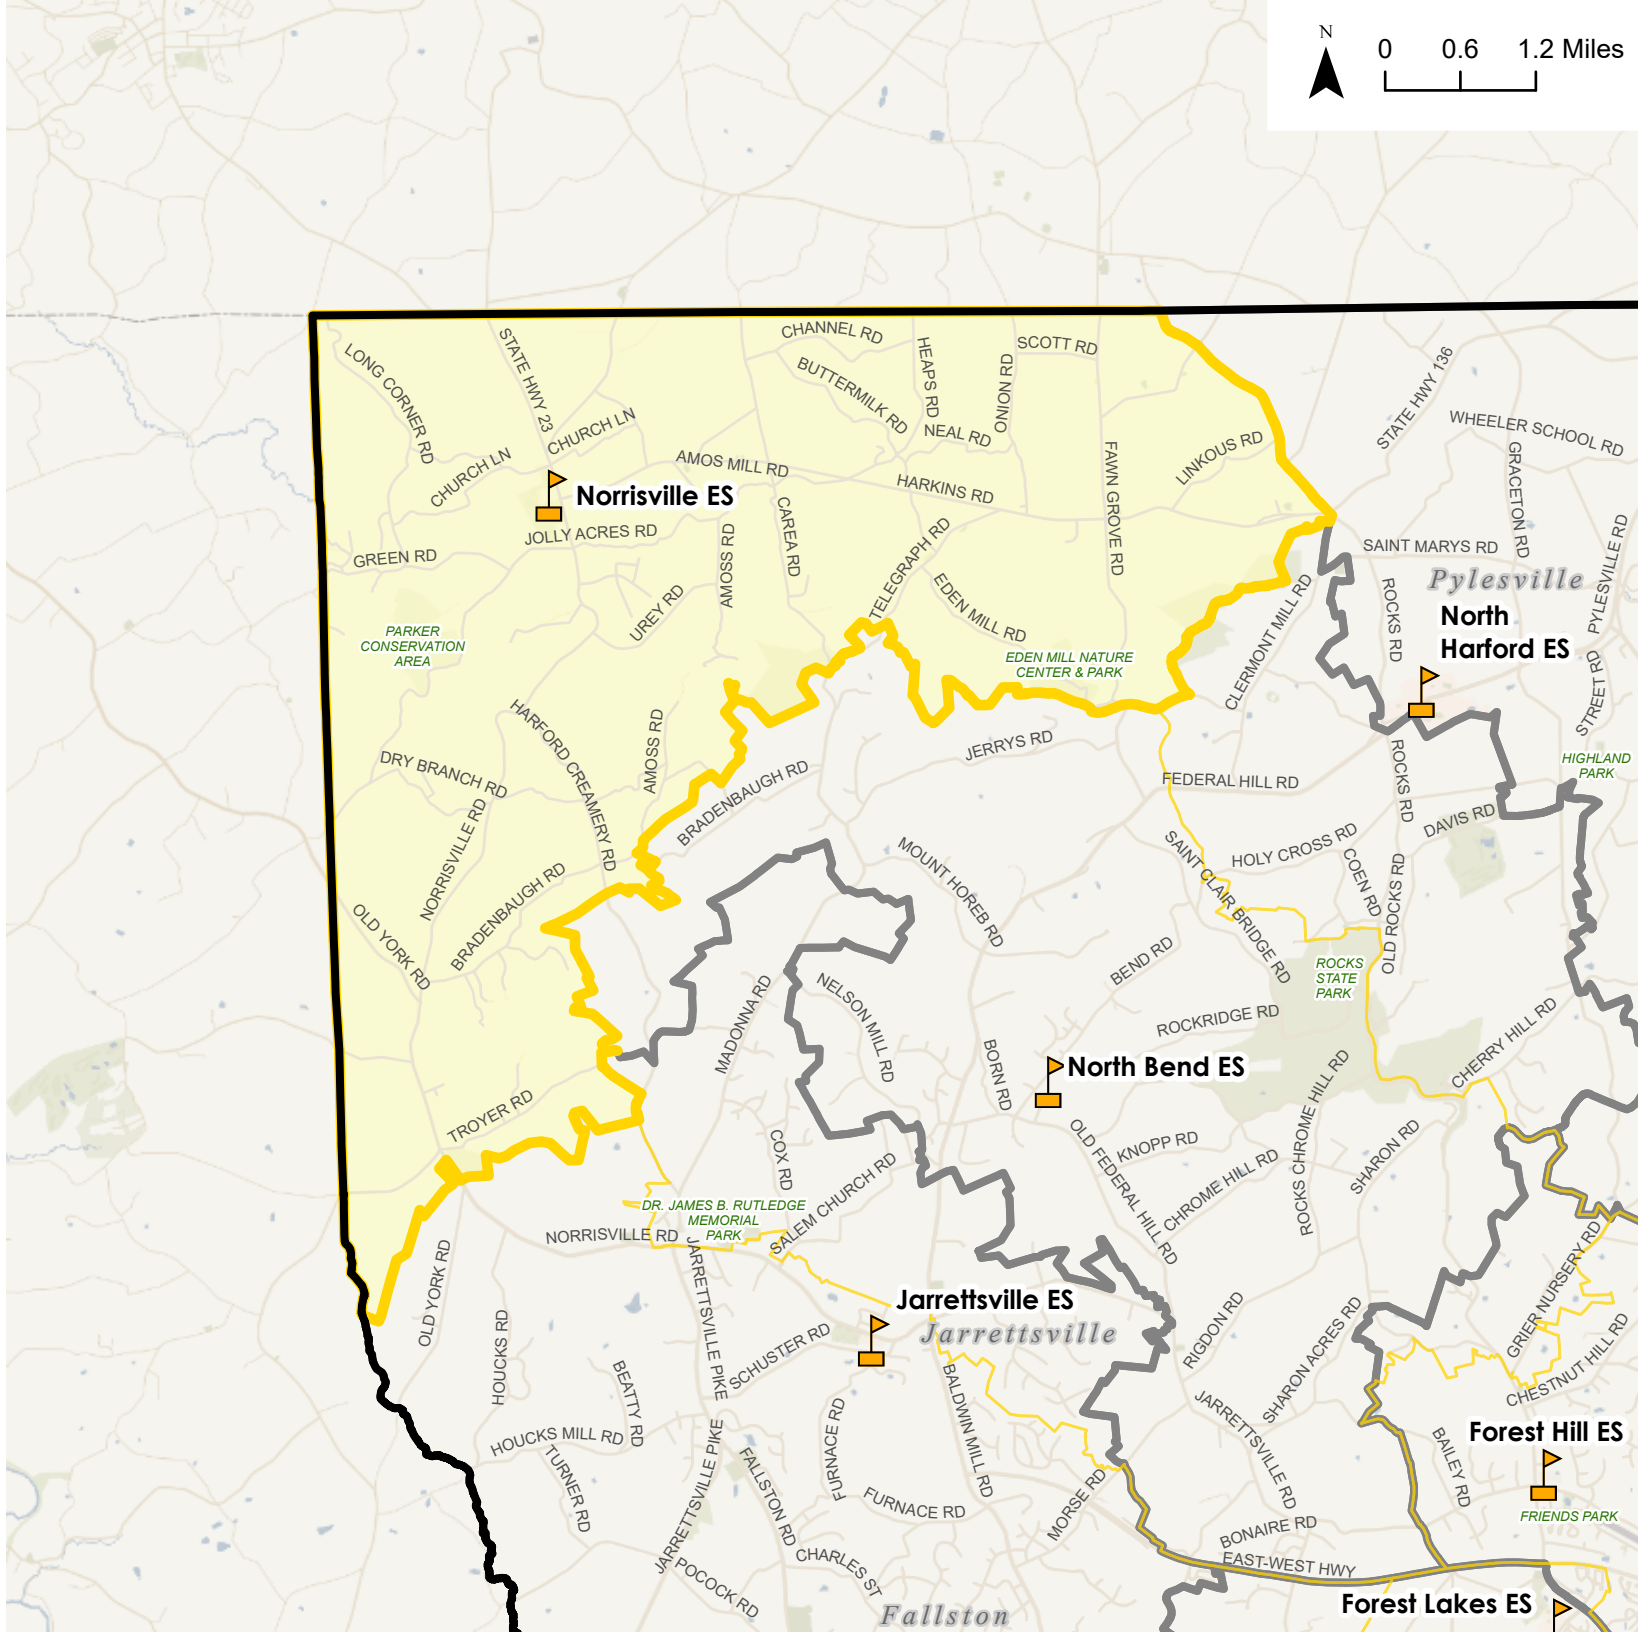

CEF 2 Elementary School Scenario - Norrisville ES

- Elementary School
- District Boundary
- Advisory Team
- Working Elementary School Boundary for Norrisville ES
- Potential Change Area

Current Configuration - Elementary Schools

- Norrisville ES Current Attendance Area
- Elementary School Attendance Area
- Boundary Outline - Current Attendance Area

Potential Change Areas:
N/A