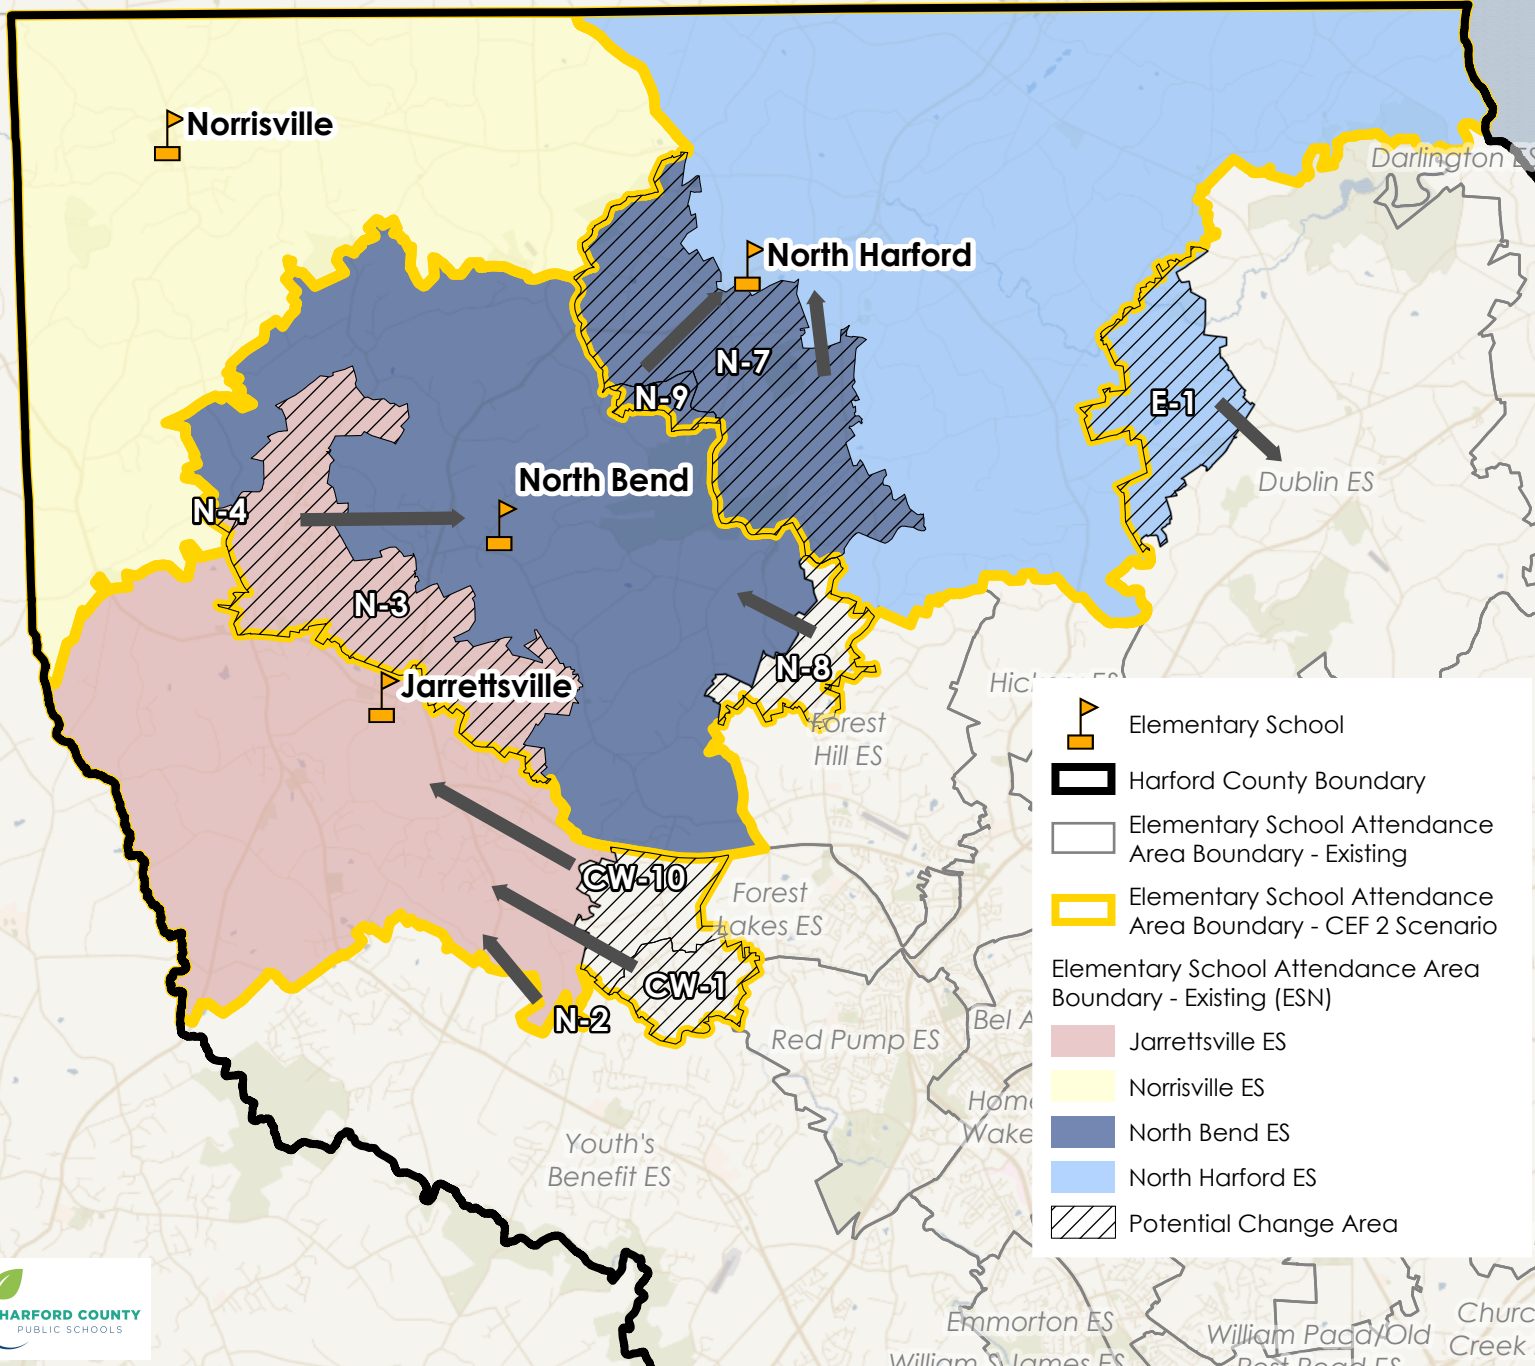

District Overview - CEF 2 Elementary School Scenario

Elementary School North (ESN)

- Elementary School
- Harford County Boundary
- Elementary School Attendance Area Boundary - Existing
- Elementary School Attendance Area Boundary - CEF 2 Scenario
- Elementary School Attendance Area Boundary - Existing (ESN)
- Jarrettsville ES
- Norrisville ES
- North Bend ES
- North Harford ES
- Potential Change Area

CEF 2 Elementary School Scenario - Jarrettsville ES

-  Elementary School
-  District Boundary
-  Advisory Team
-  Working Elementary School Boundary for Jarrettsville ES
-  Potential Change Area

Current Configuration - Elementary Schools

-  Jarrettsville ES Current Attendance Area
-  Elementary School Attendance Area
-  Boundary Outline - Current Attendance Area

Potential Change Areas:

- N-4: From Jarrettsville ES to North Bend ES
- N-3: From Jarrettsville ES to North Bend ES
- CW-1: From Forest Lakes ES to Jarrettsville ES
- N-2: From Youth's Benefit ES to Jarrettsville ES
- CW-10: From Forest Lakes ES to Jarrettsville ES

Overview Map