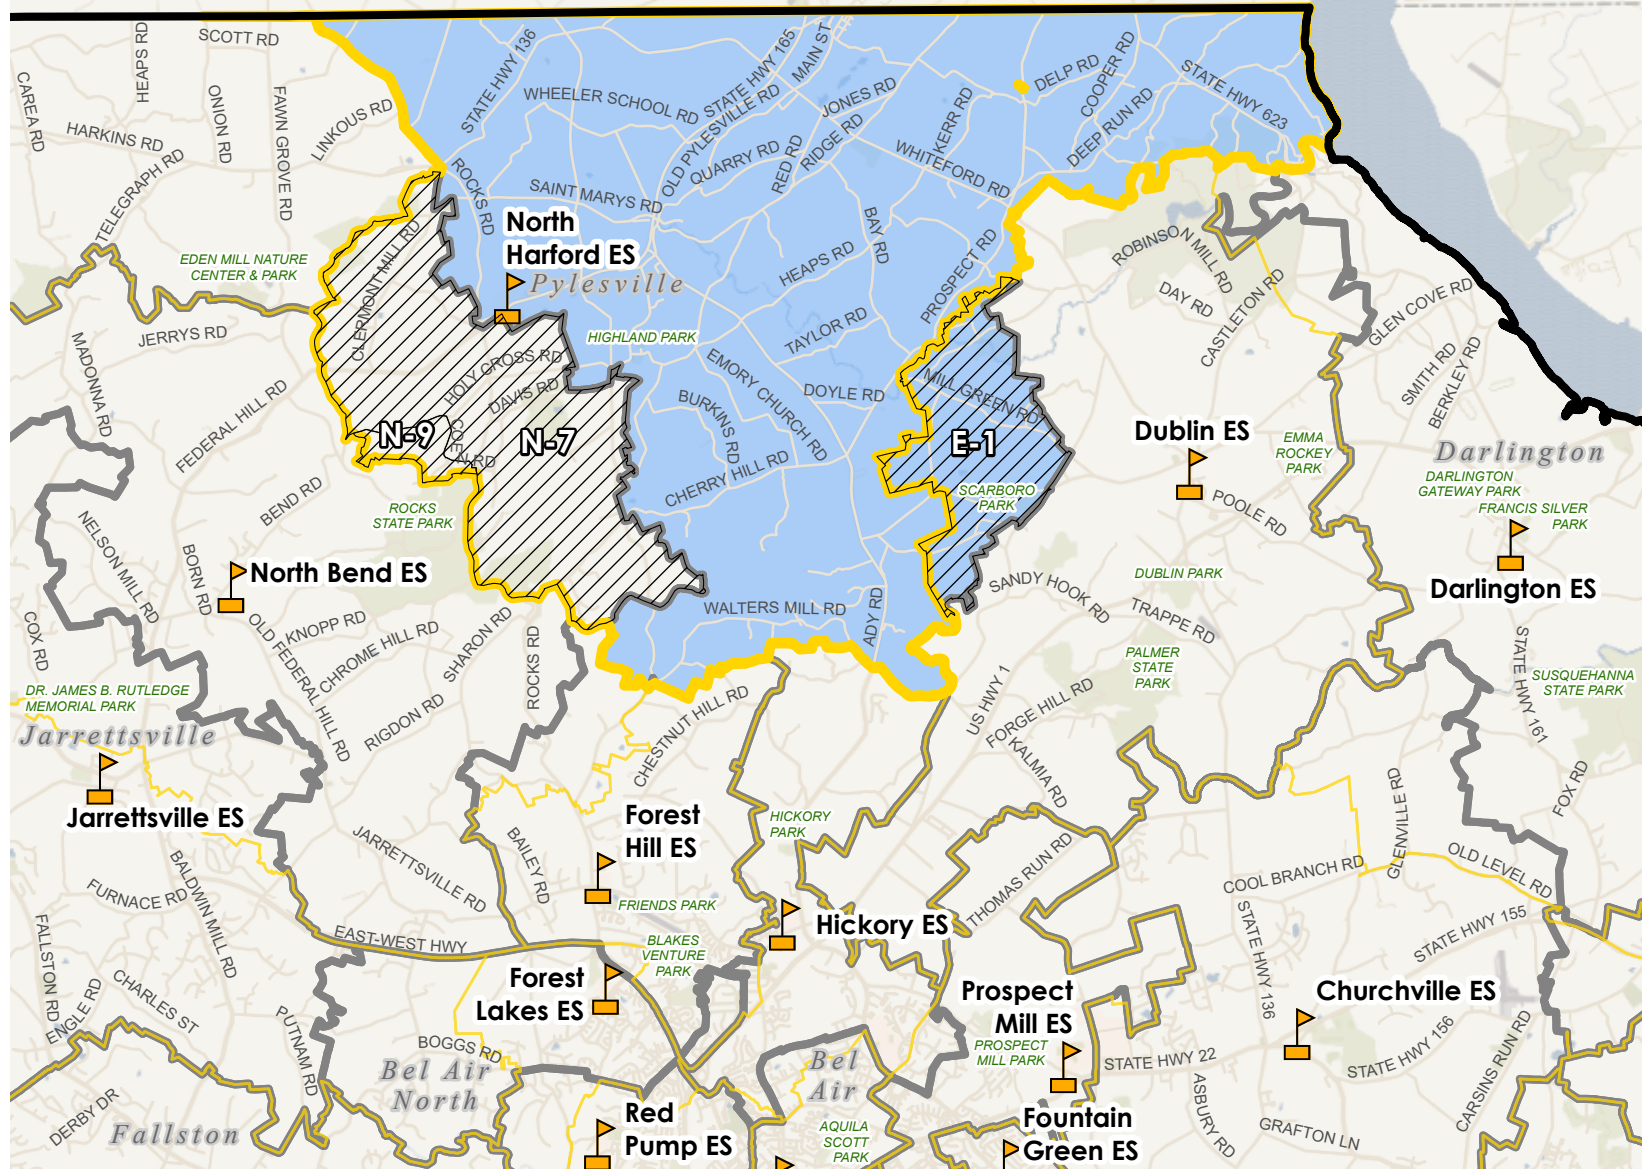

Potential Change Areas:
 N-7: From North Bend ES to North Harford ES
 N-9: From North Bend ES to North Harford ES
 N-4: From Jarrettsville ES to North Bend ES
 N-8: From Forest Hill ES to North Bend ES
 N-3: From Jarrettsville ES to North Bend ES

Overview Map

CEF 2 Elementary School Scenario - North Harford ES

-  Elementary School
-  District Boundary
-  Advisory Team Working Elementary School Boundary for North Harford ES
-  Potential Change Area

Current Configuration - Elementary Schools

-  North Harford ES Current Attendance Area
-  Elementary School Attendance Area
-  Boundary Outline - Current Attendance Area

Potential Change Areas:

- E-1: From North Harford ES to Dublin ES
- N-7: From North Bend ES to North Harford ES
- N-9: From North Bend ES to North Harford ES

Overview Map