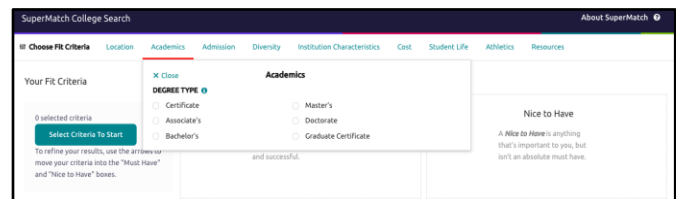

The **Career Interest Profiler** lists your student's interests as they relate to work activities.

Watch Roadtrip Nation Videos

The Roadtrip Nation Interview Archive in Naviance Student contains more than 5,000 video interviews of leaders who have turned their interests into their life's work.

To explore the Roadtrip Nation Interview Archive:

- Navigate to the **Careers** section in Naviance Student.
- Select **Road Trip Nation** to begin searching the archive.

Students can use the What's Your Road? feature to be matched with leaders with similar roads to their own.

College Planning

To access the College Planning tools in Naviance Student, log in and navigate to the **Colleges** section.

To **search** for colleges:

- Select **SuperMatch™ College Search** in the **Find Your Fit** section.
- Use the **Choose Fit Criteria** filters to search for your best college matches, pin your favorites, and compare schools side by side.