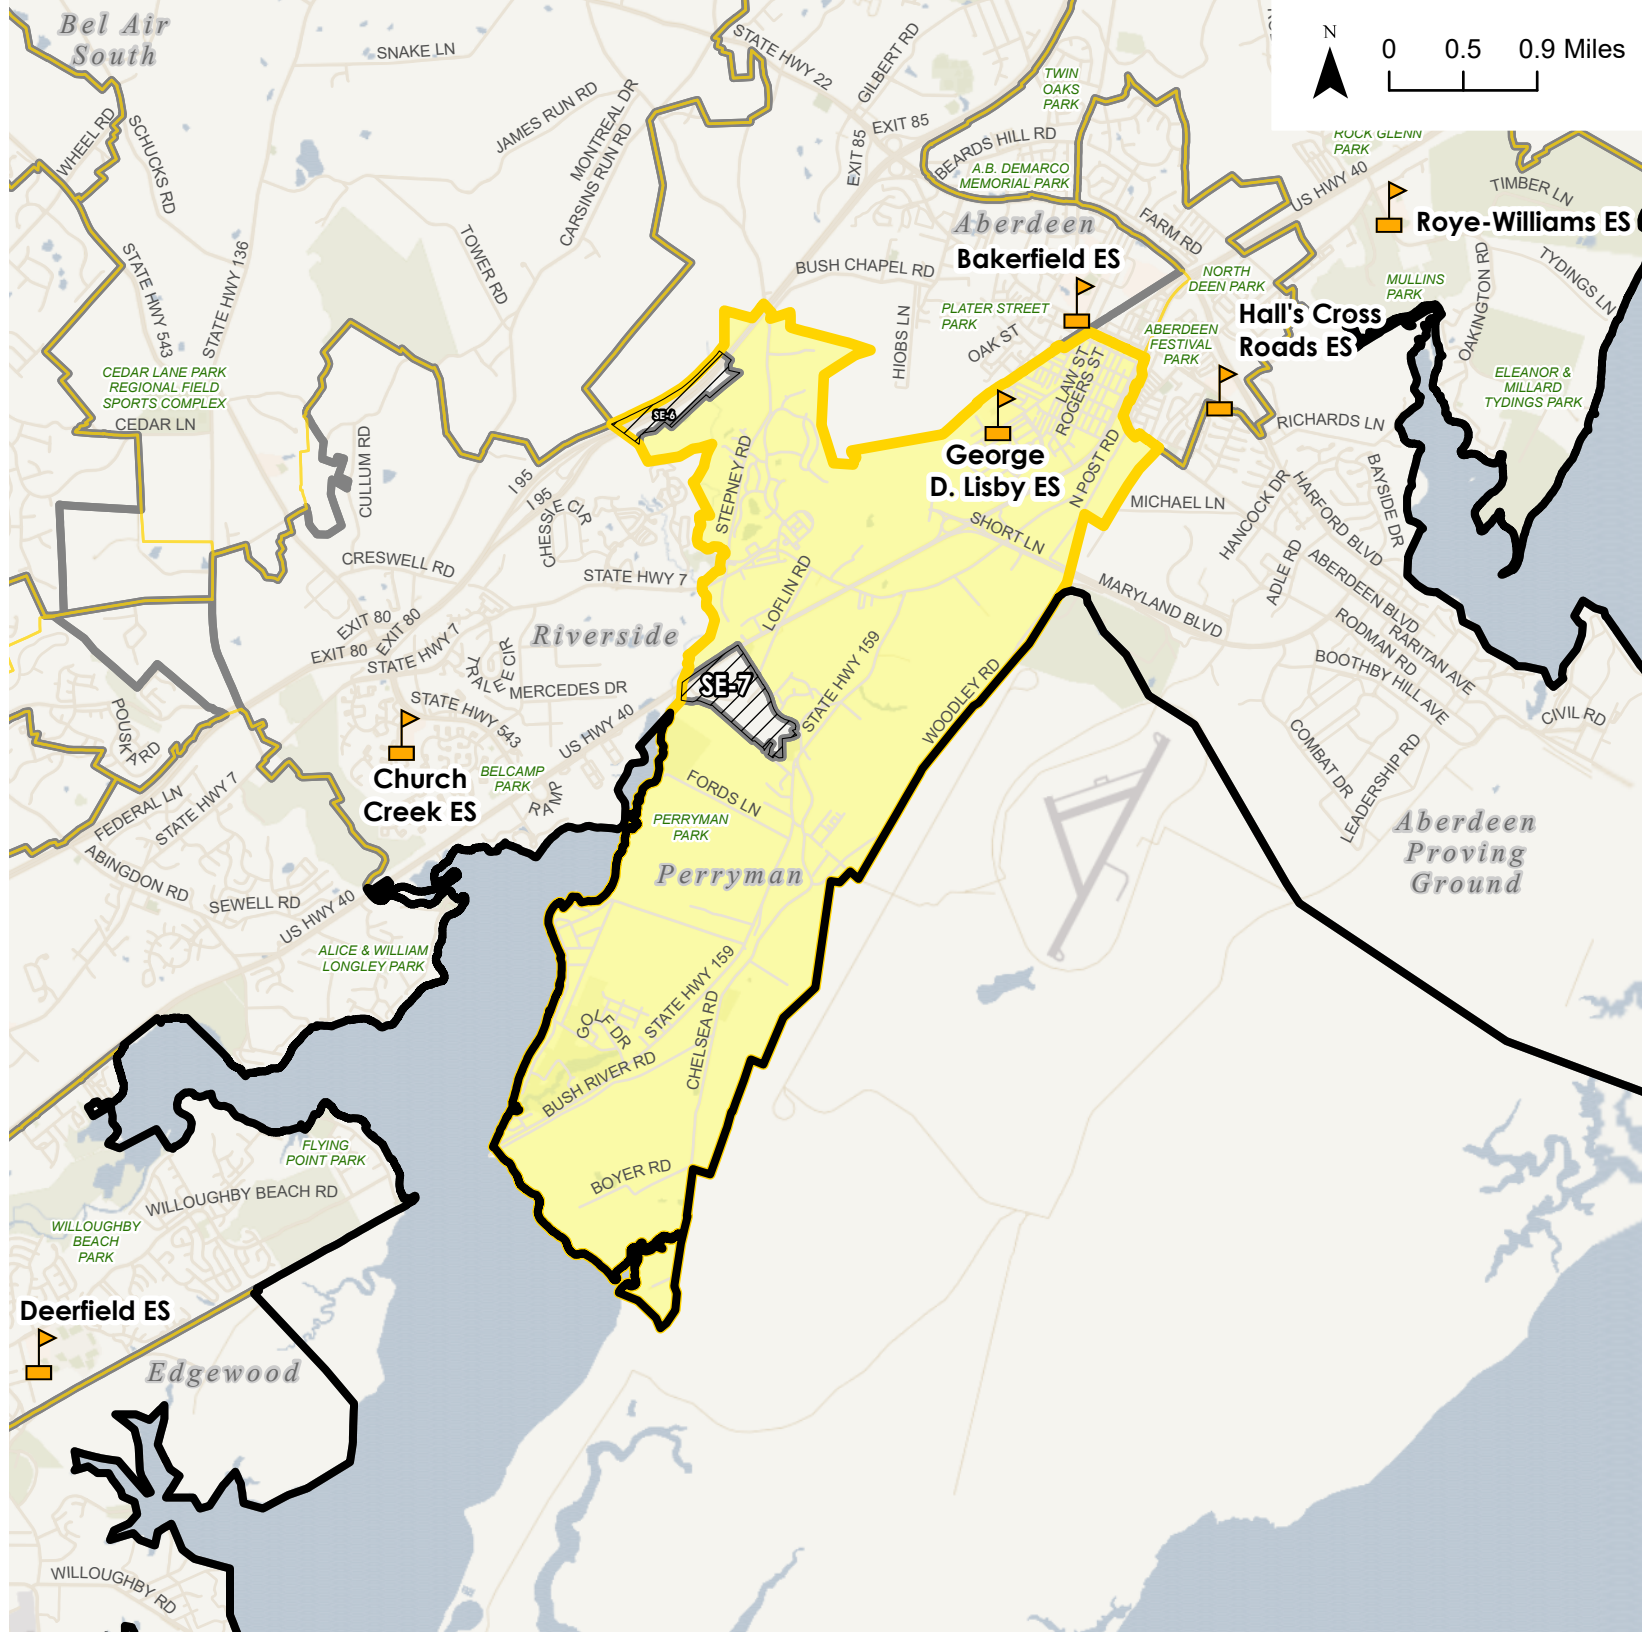

District Overview - Advisory Team Recommendation

Elementary School South East (ESSE)

Advisory Team Elementary School Boundary Recommendation - Bakerfield ES

-  Elementary School
-  District Boundary
-  Advisory Team Elementary School Attendance Area
-  Boundary Recommendation for Bakerfield ES
-  Potential Change Area
- Current Configuration - Elementary Schools**
-  Bakerfield ES Current Attendance Area
-  Elementary School Attendance Area
-  Boundary Outline - Current Attendance Area

Potential Change Areas:

SE-5: From Hall's Cross Roads ES to Bakerfield ES

Overview Map

Advisory Team Elementary School Boundary Recommendation - George D. Lisby ES

-  Elementary School
-  District Boundary
-  Advisory Team Elementary School Boundary
-  Recommendation for George D. Lisby ES
-  Potential Change Area
- Current Configuration - Elementary Schools**
-  George D. Lisby ES
-  Elementary School Attendance Area
-  Boundary Outline - Current Attendance Area

Potential Change Areas:

- SE-6: From Church Creek ES to George D. Lisby ES
- SE-7: From Church Creek ES to George D. Lisby ES

Overview Map

Advisory Team Elementary School Boundary Recommendation - Hall's Cross Roads ES

Overview Map