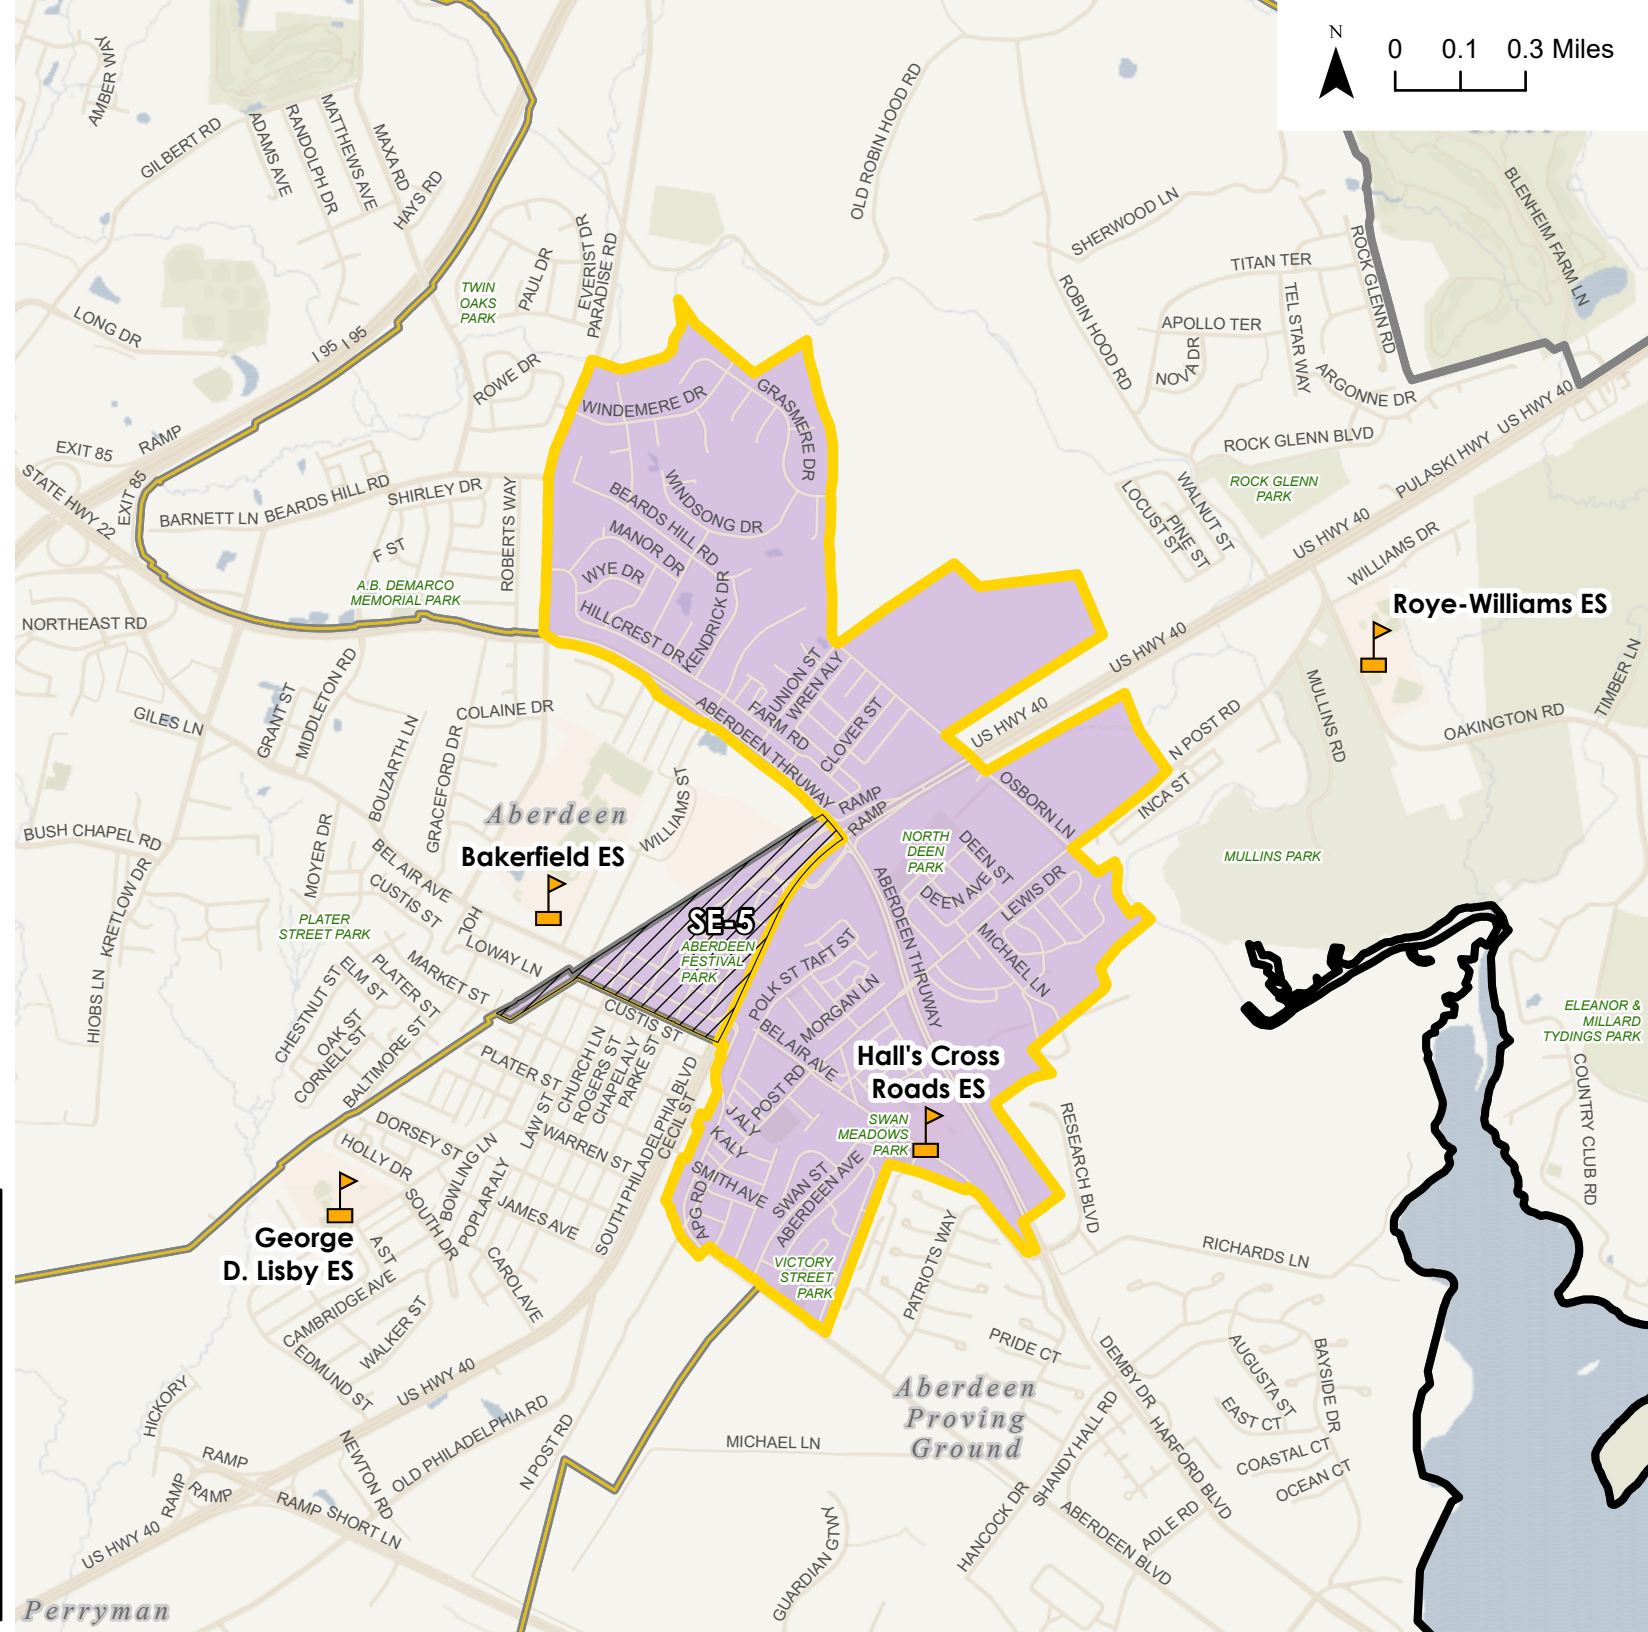

Advisory Team Elementary School Boundary Recommendation - Hall's Cross Roads ES

- Elementary School
- District Boundary
- Advisory Team Elementary School Boundary Recommendation for Hall's Cross Roads ES
- Potential Change Area
- **Current Configuration - Elementary Schools**
- Hall's Cross Roads ES Current Attendance Area
- Elementary School Attendance Area Boundary Outline - Current Attendance Area

Potential Change Areas:
SE-5: From Hall's Cross Roads ES to Bakerfield ES