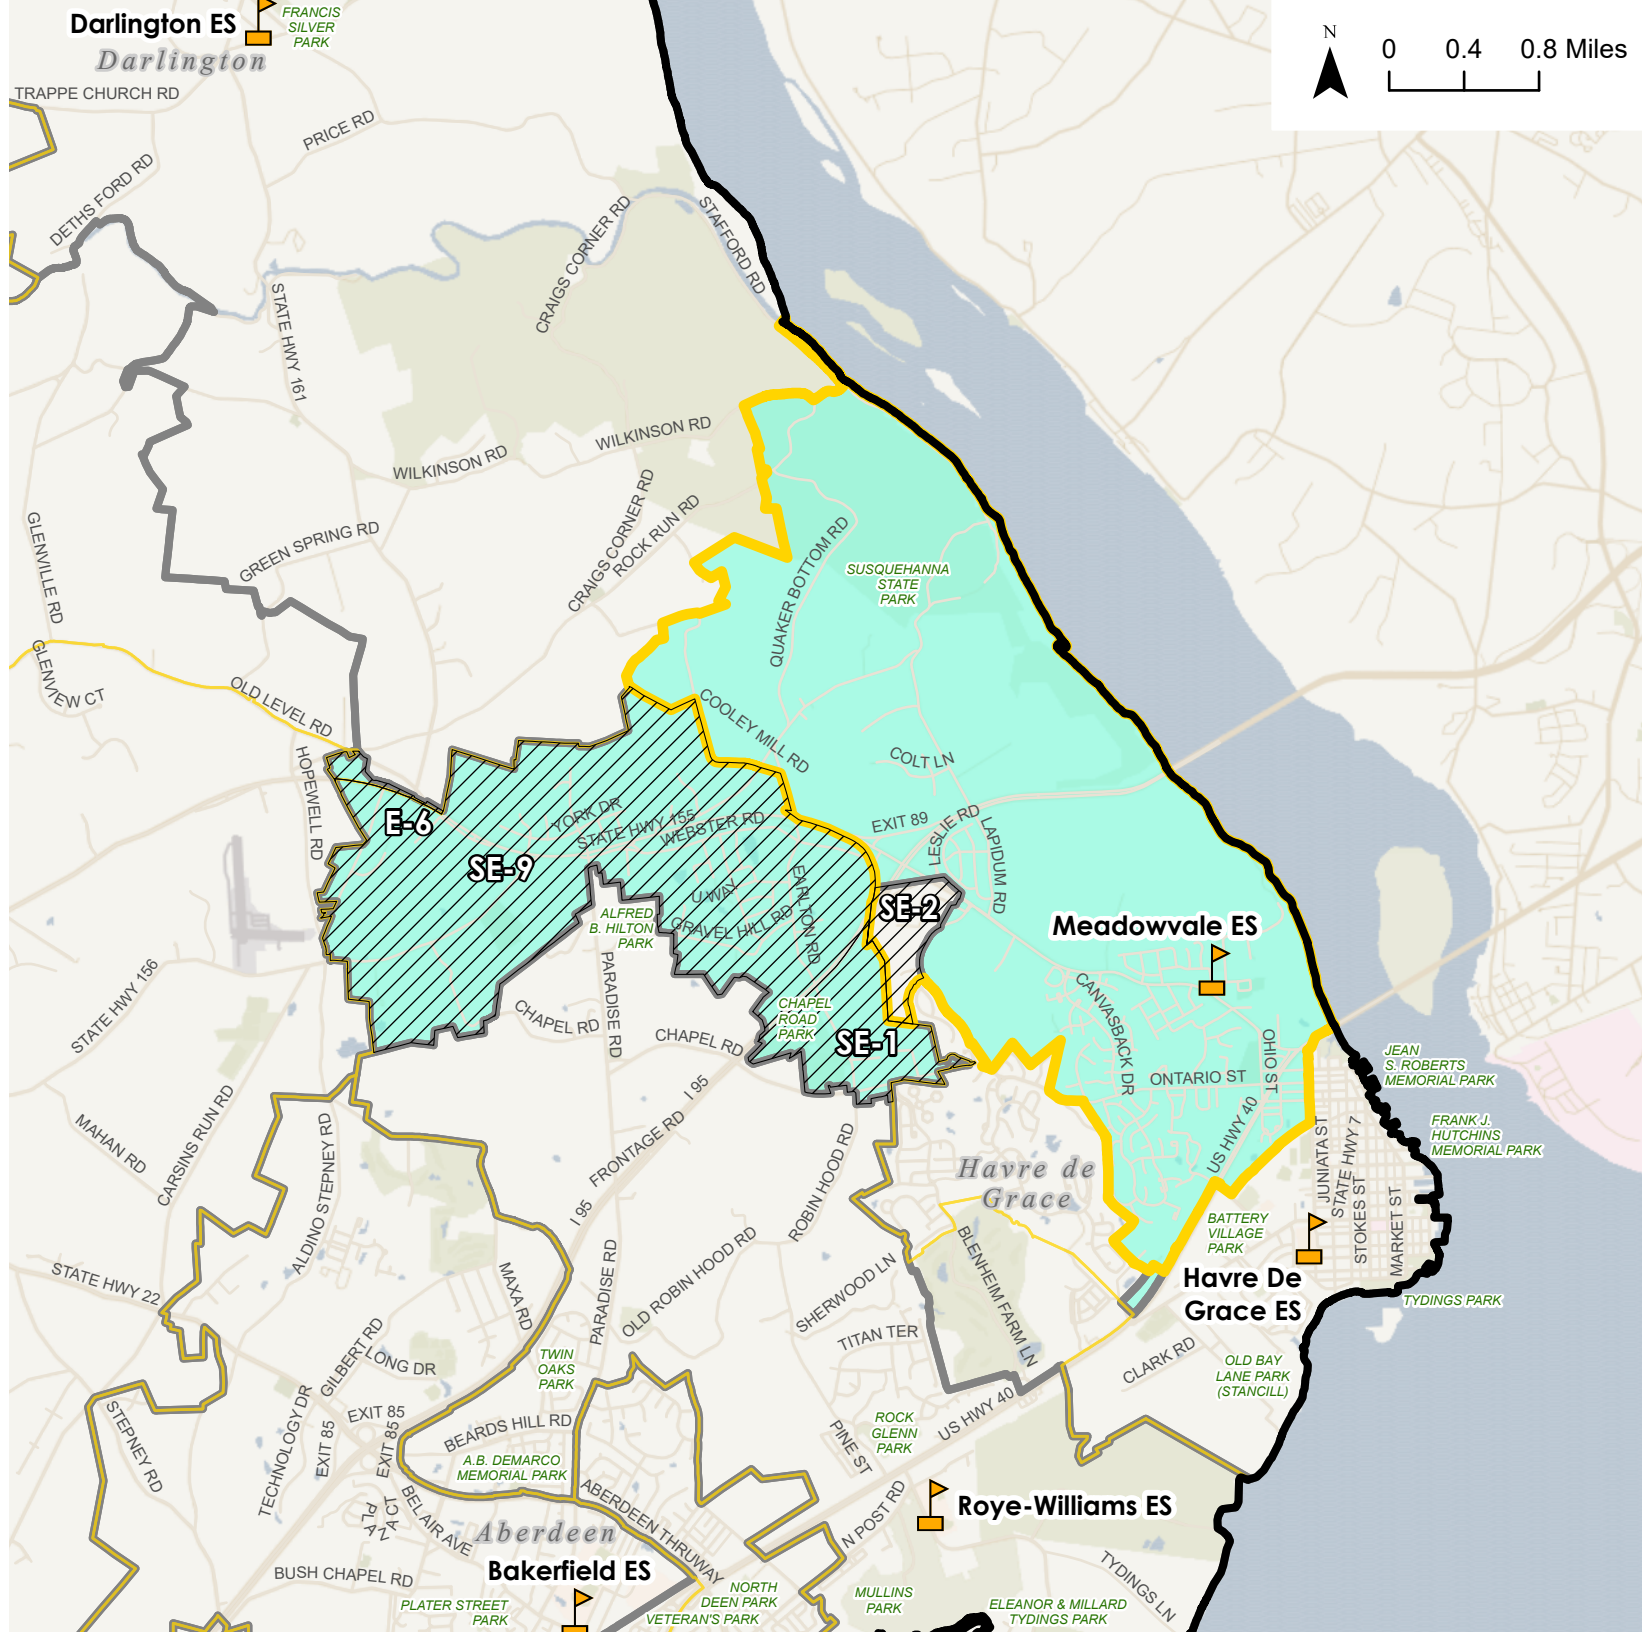

Advisory Team Elementary School Boundary Recommendation - Meadowvale ES

- Elementary School
- District Boundary
- Advisory Team Elementary School Boundary Recommendation for Meadowvale ES
- Potential Change Area
- **Current Configuration - Elementary Schools**
- Meadowvale ES Current Attendance Area
- Elementary School Attendance Area
- Boundary Outline - Current Attendance Area

Potential Change Areas:
E-6: From Meadowvale ES to Darlington ES
SE-1: From Meadowvale ES to Roye-Williams ES
SE-9: From Meadowvale ES to Roye-Williams ES
SE-2: From Havre De Grace ES to Meadowvale ES