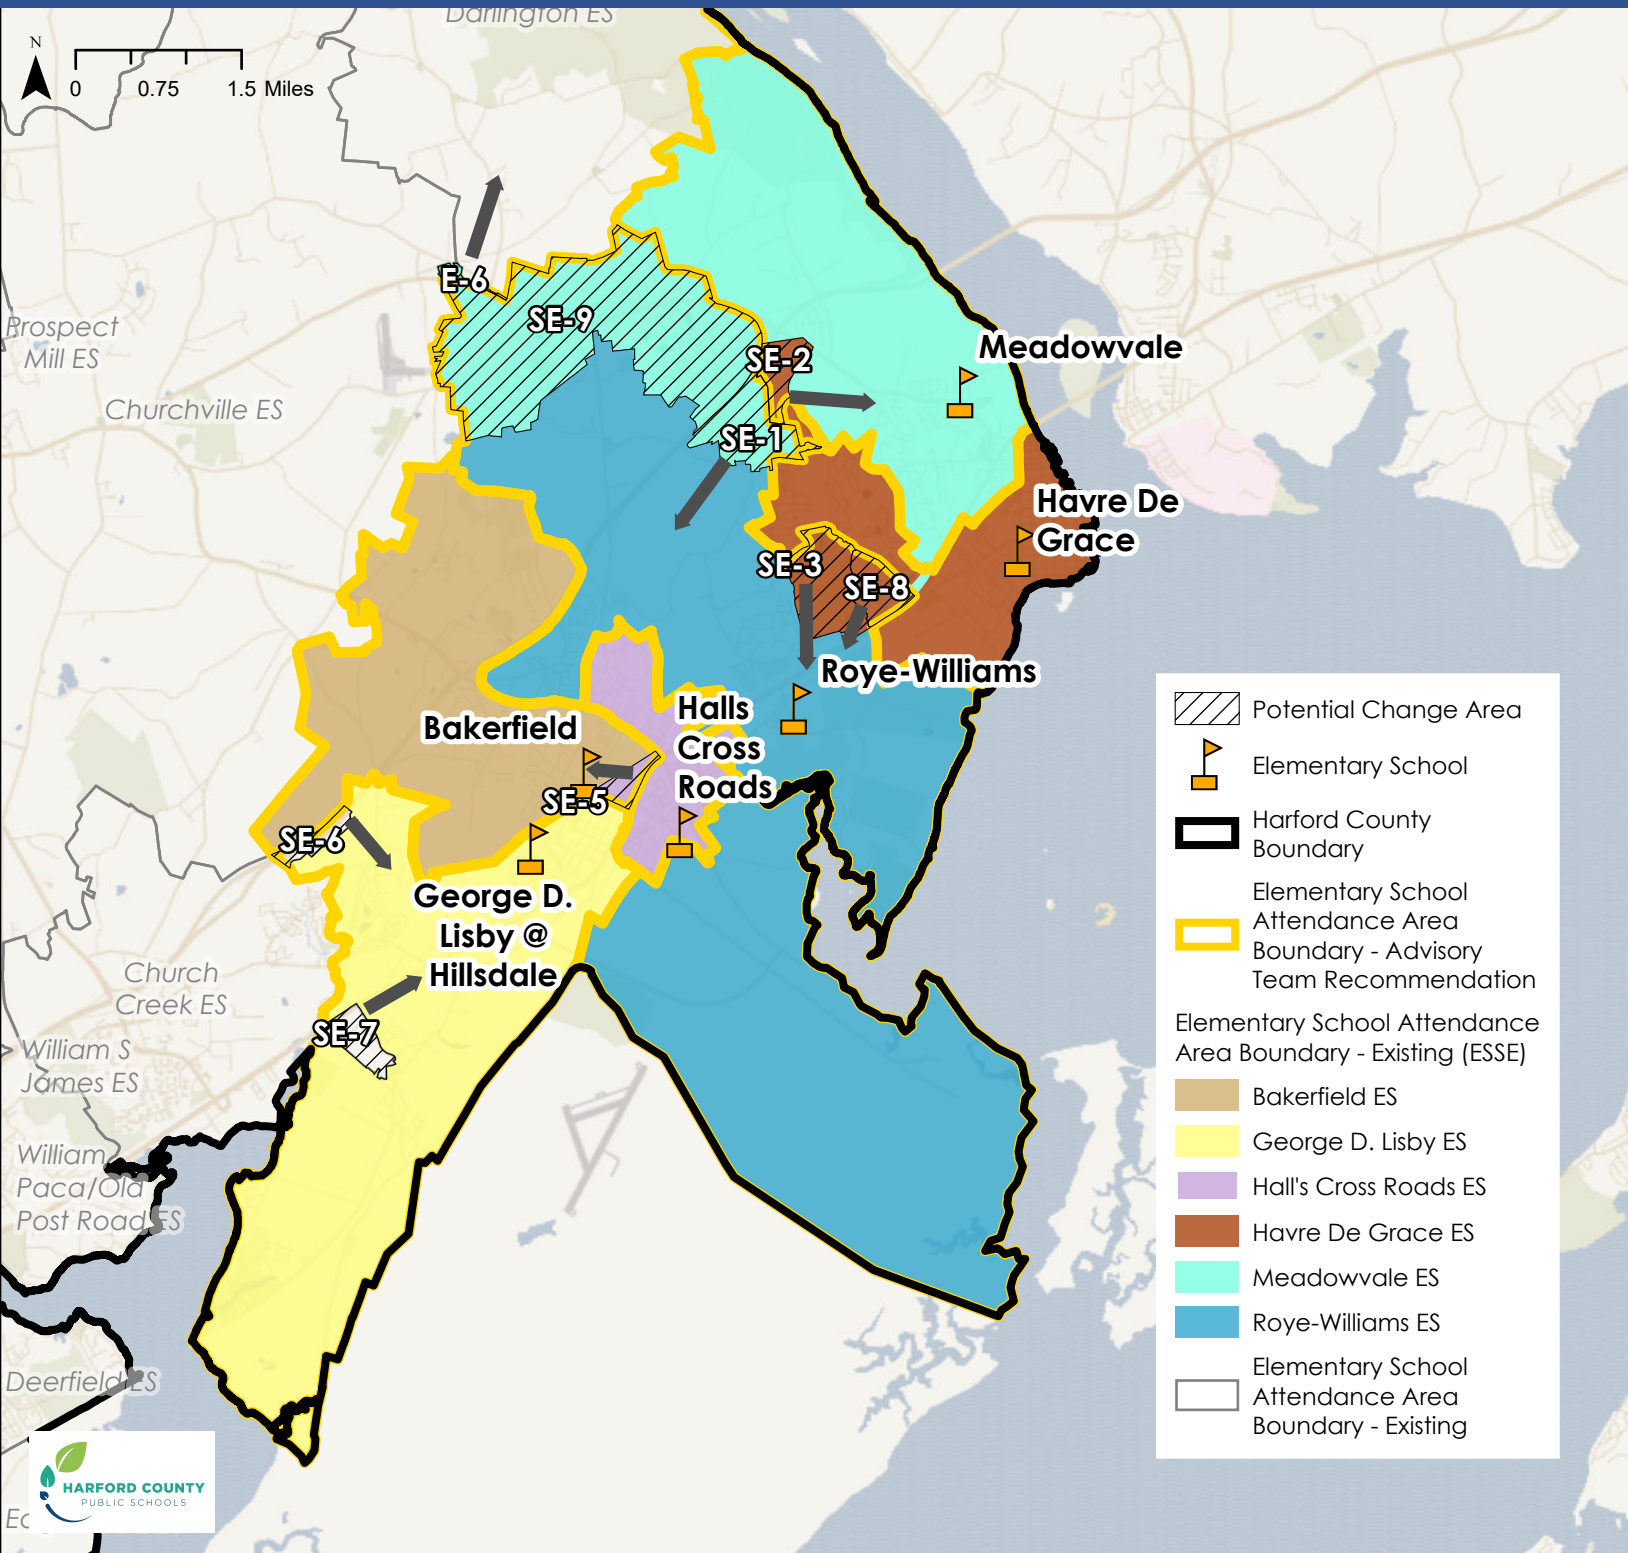

District Overview - Advisory Team Recommendation

Elementary School South East (ESSE)

Advisory Team Elementary School Boundary Recommendation - Bakerfield ES

-  Elementary School
-  District Boundary
-  Advisory Team Elementary School Attendance Area
-  Boundary Recommendation for Bakerfield ES
-  Potential Change Area
- Current Configuration - Elementary Schools**
-  Bakerfield ES Current Attendance Area
-  Elementary School Attendance Area
-  Boundary Outline - Current Attendance Area

Potential Change Areas:

SE-5: From Hall's Cross Roads ES to Bakerfield ES

Overview Map

Advisory Team Elementary School Boundary Recommendation - George D. Lisby ES

-  Elementary School
-  District Boundary
-  Advisory Team Elementary School Boundary
-  Recommendation for George D. Lisby ES
-  Potential Change Area
- Current Configuration - Elementary Schools**
-  George D. Lisby ES
-  Elementary School Attendance Area
-  Boundary Outline - Current Attendance Area

Potential Change Areas:

- SE-6: From Church Creek ES to George D. Lisby ES
- SE-7: From Church Creek ES to George D. Lisby ES

Overview Map

Advisory Team Elementary School Boundary Recommendation - Hall's Cross Roads ES

Overview Map