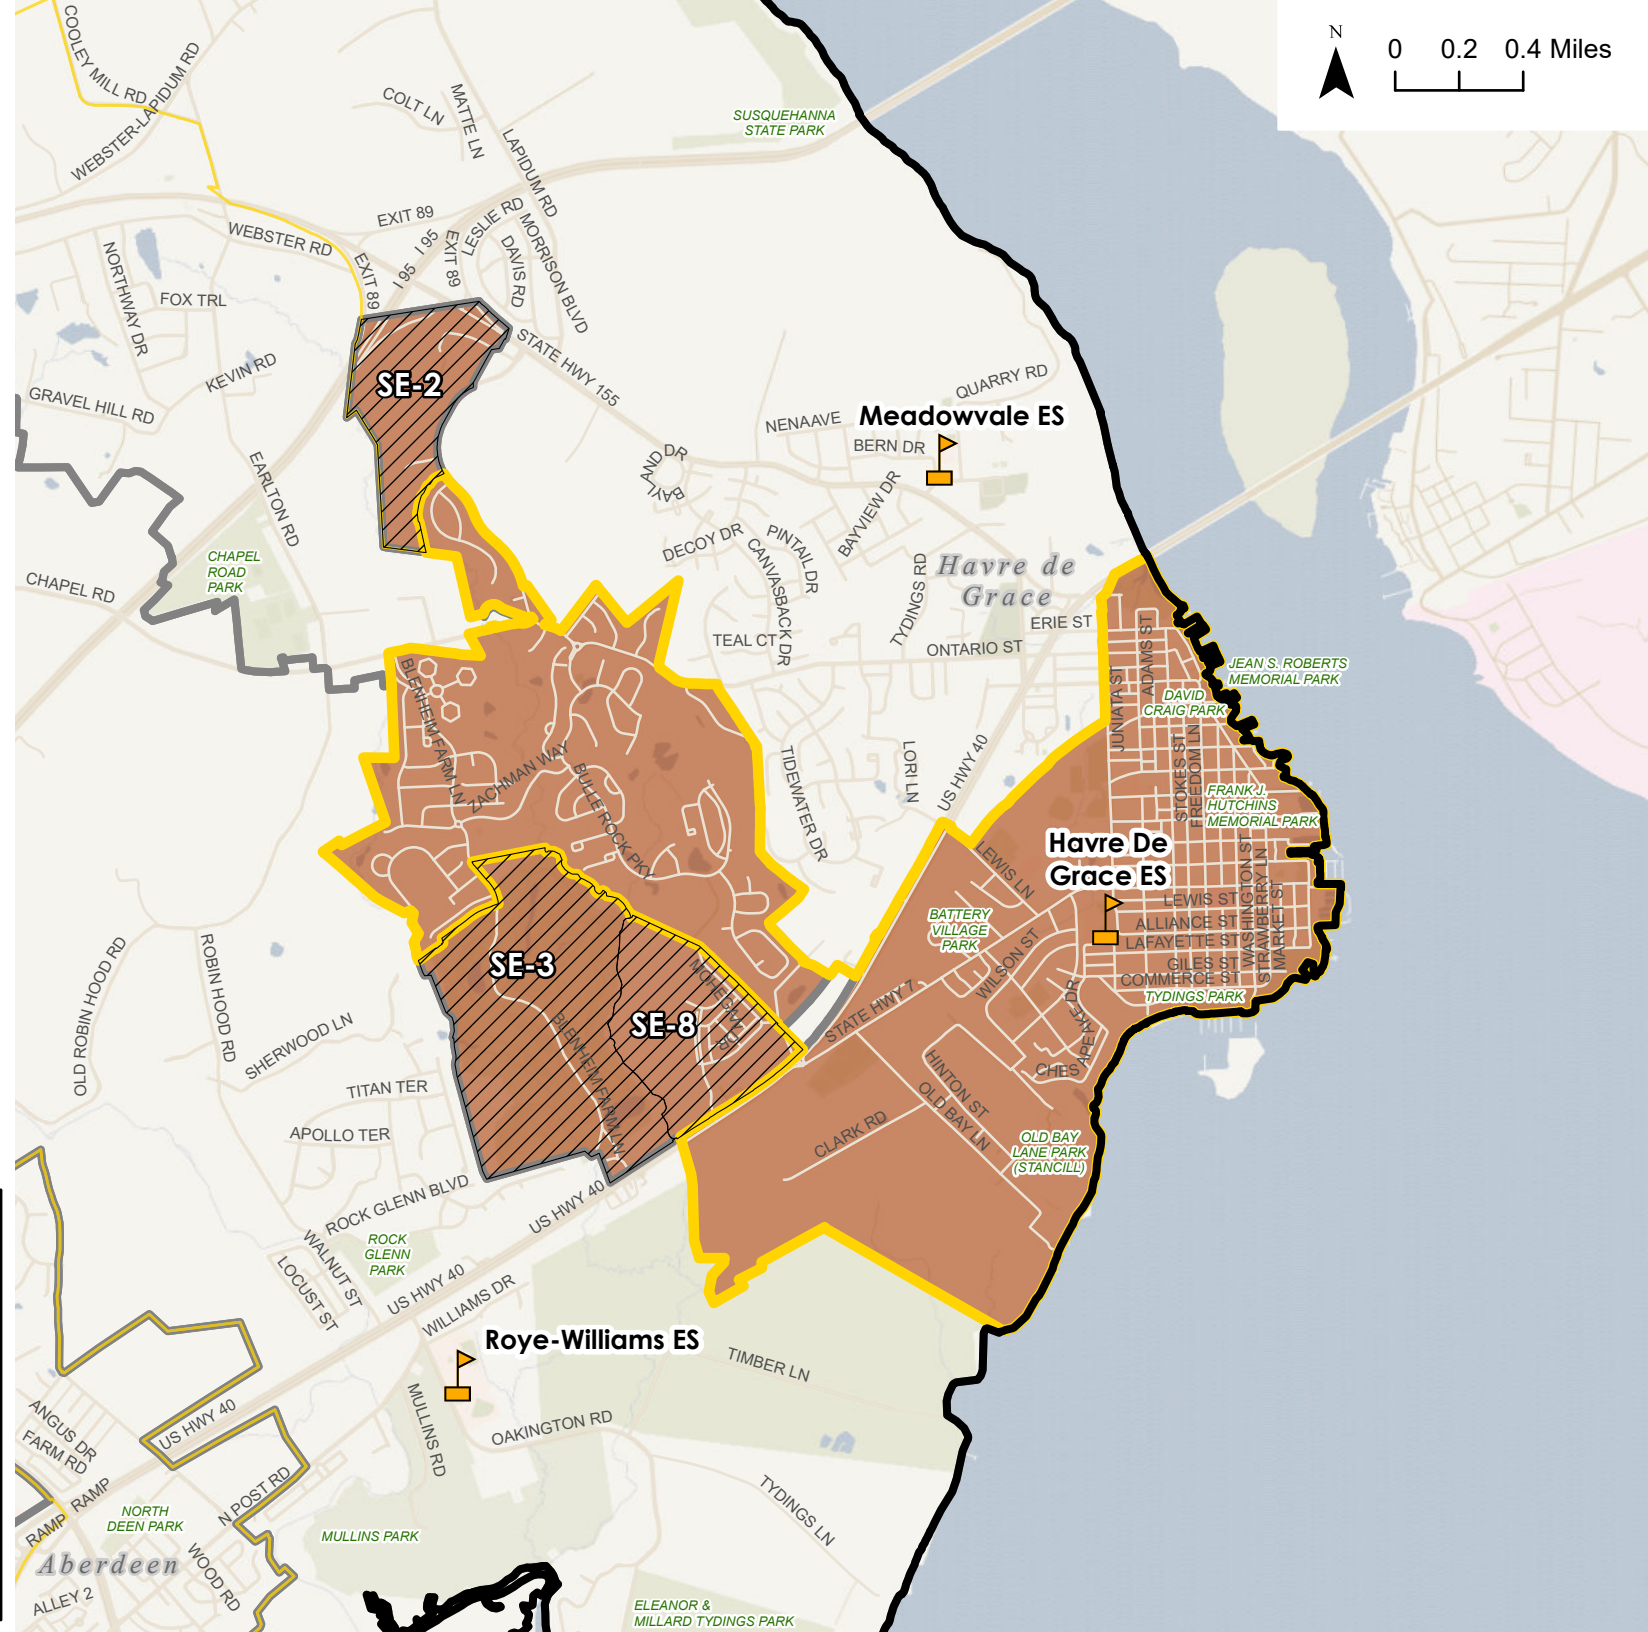

Potential Change Areas:

- SE-6: From Church Creek ES to George D. Lisby ES
- SE-7: From Church Creek ES to George D. Lisby ES

Overview Map

Advisory Team Elementary School Boundary Recommendation - Hall's Cross Roads ES

-  Elementary School
-  District Boundary
-  Advisory Team Elementary School Boundary Recommendation for Hall's Cross Roads ES
-  Potential Change Area
- Current Configuration - Elementary Schools**
-  Hall's Cross Roads ES Current Attendance Area
-  Elementary School Attendance Area Boundary Outline - Current Attendance Area

Potential Change Areas:
SE-5: From Hall's Cross Roads ES to Bakerfield ES

Overview Map

Advisory Team Elementary School Boundary Recommendation - Havre De Grace ES

-  Elementary School
-  District Boundary
-  Advisory Team Elementary School Boundary Recommendation for Havre De Grace ES
-  Potential Change Area
- Current Configuration - Elementary Schools**
-  Havre De Grace ES Current Attendance Area
-  Elementary School Attendance Area Boundary Outline - Current Attendance Area

Potential Change Areas:
 SE-2: From Havre De Grace ES to Meadowvale ES
 SE-3: From Havre De Grace ES to Roye-Williams ES
 SE-8: From Havre De Grace ES to Roye-Williams ES

Overview Map

Advisory Team Elementary School Boundary Recommendation - Meadowvale ES