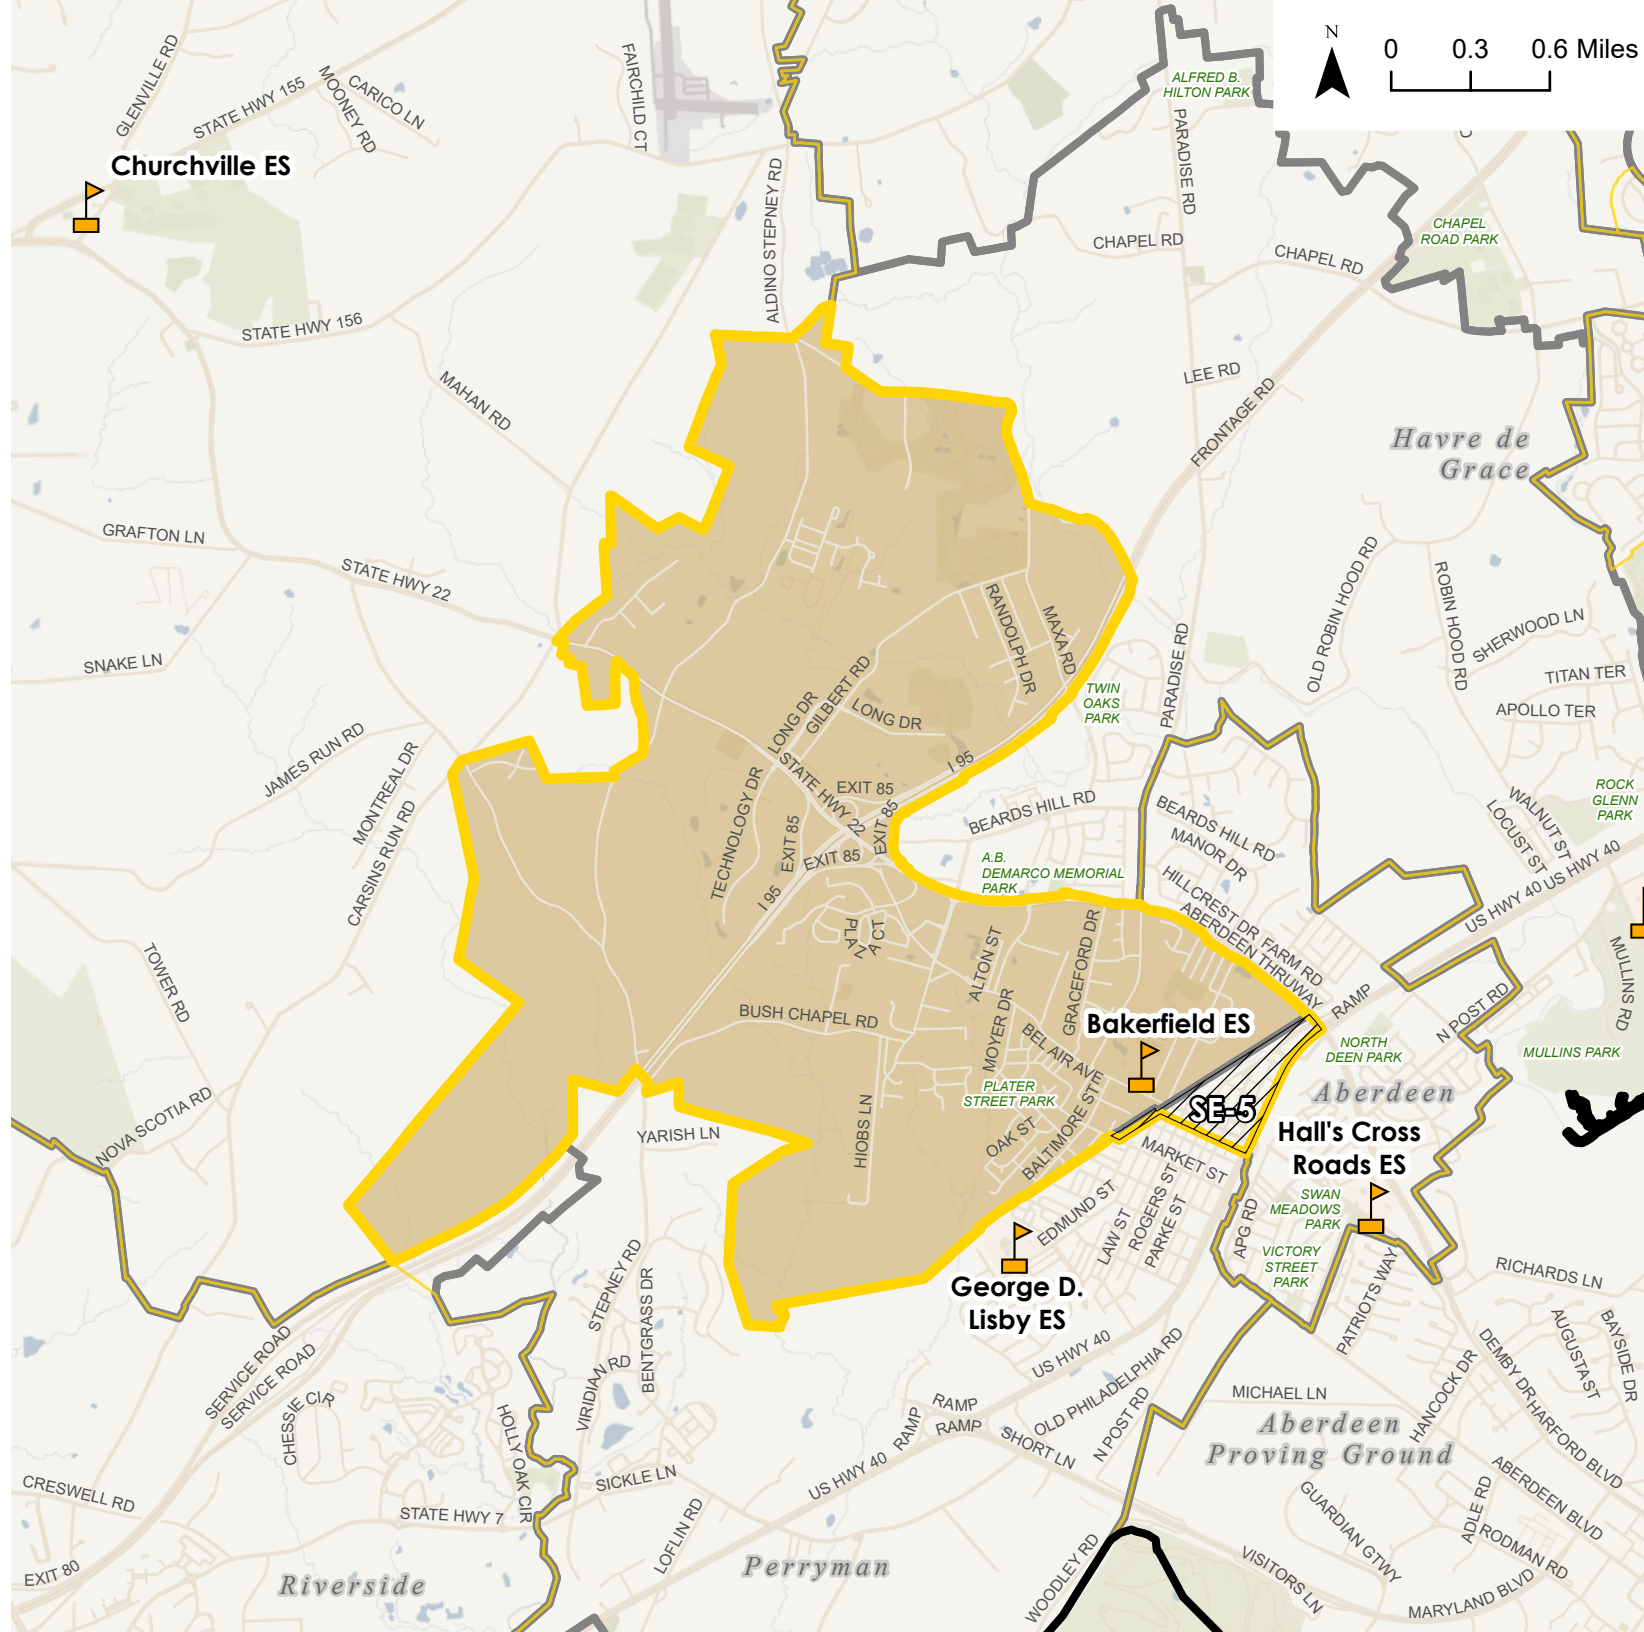

District Overview - Advisory Team Recommendation

Elementary School South East (ESSE)

Advisory Team Elementary School Boundary Recommendation - Bakerfield ES

-  Elementary School
-  District Boundary
-  Advisory Team Elementary School Attendance Area
-  Boundary Recommendation for Bakerfield ES
-  Potential Change Area
- Current Configuration - Elementary Schools**
-  Bakerfield ES Current Attendance Area
-  Elementary School Attendance Area
-  Boundary Outline - Current Attendance Area

Potential Change Areas:

SE-5: From Hall's Cross Roads ES to Bakerfield ES

Overview Map

Advisory Team Elementary School Boundary Recommendation - George D. Lisby ES

-  Elementary School
-  District Boundary
-  Advisory Team Elementary School Boundary
-  Recommendation for George D. Lisby ES
-  Potential Change Area
- Current Configuration - Elementary Schools**
-  George D. Lisby ES
-  Elementary School Attendance Area
-  Boundary Outline - Current Attendance Area

Potential Change Areas:

- SE-6: From Church Creek ES to George D. Lisby ES
- SE-7: From Church Creek ES to George D. Lisby ES

Overview Map

Advisory Team Elementary School Boundary Recommendation - Hall's Cross Roads ES

Overview Map