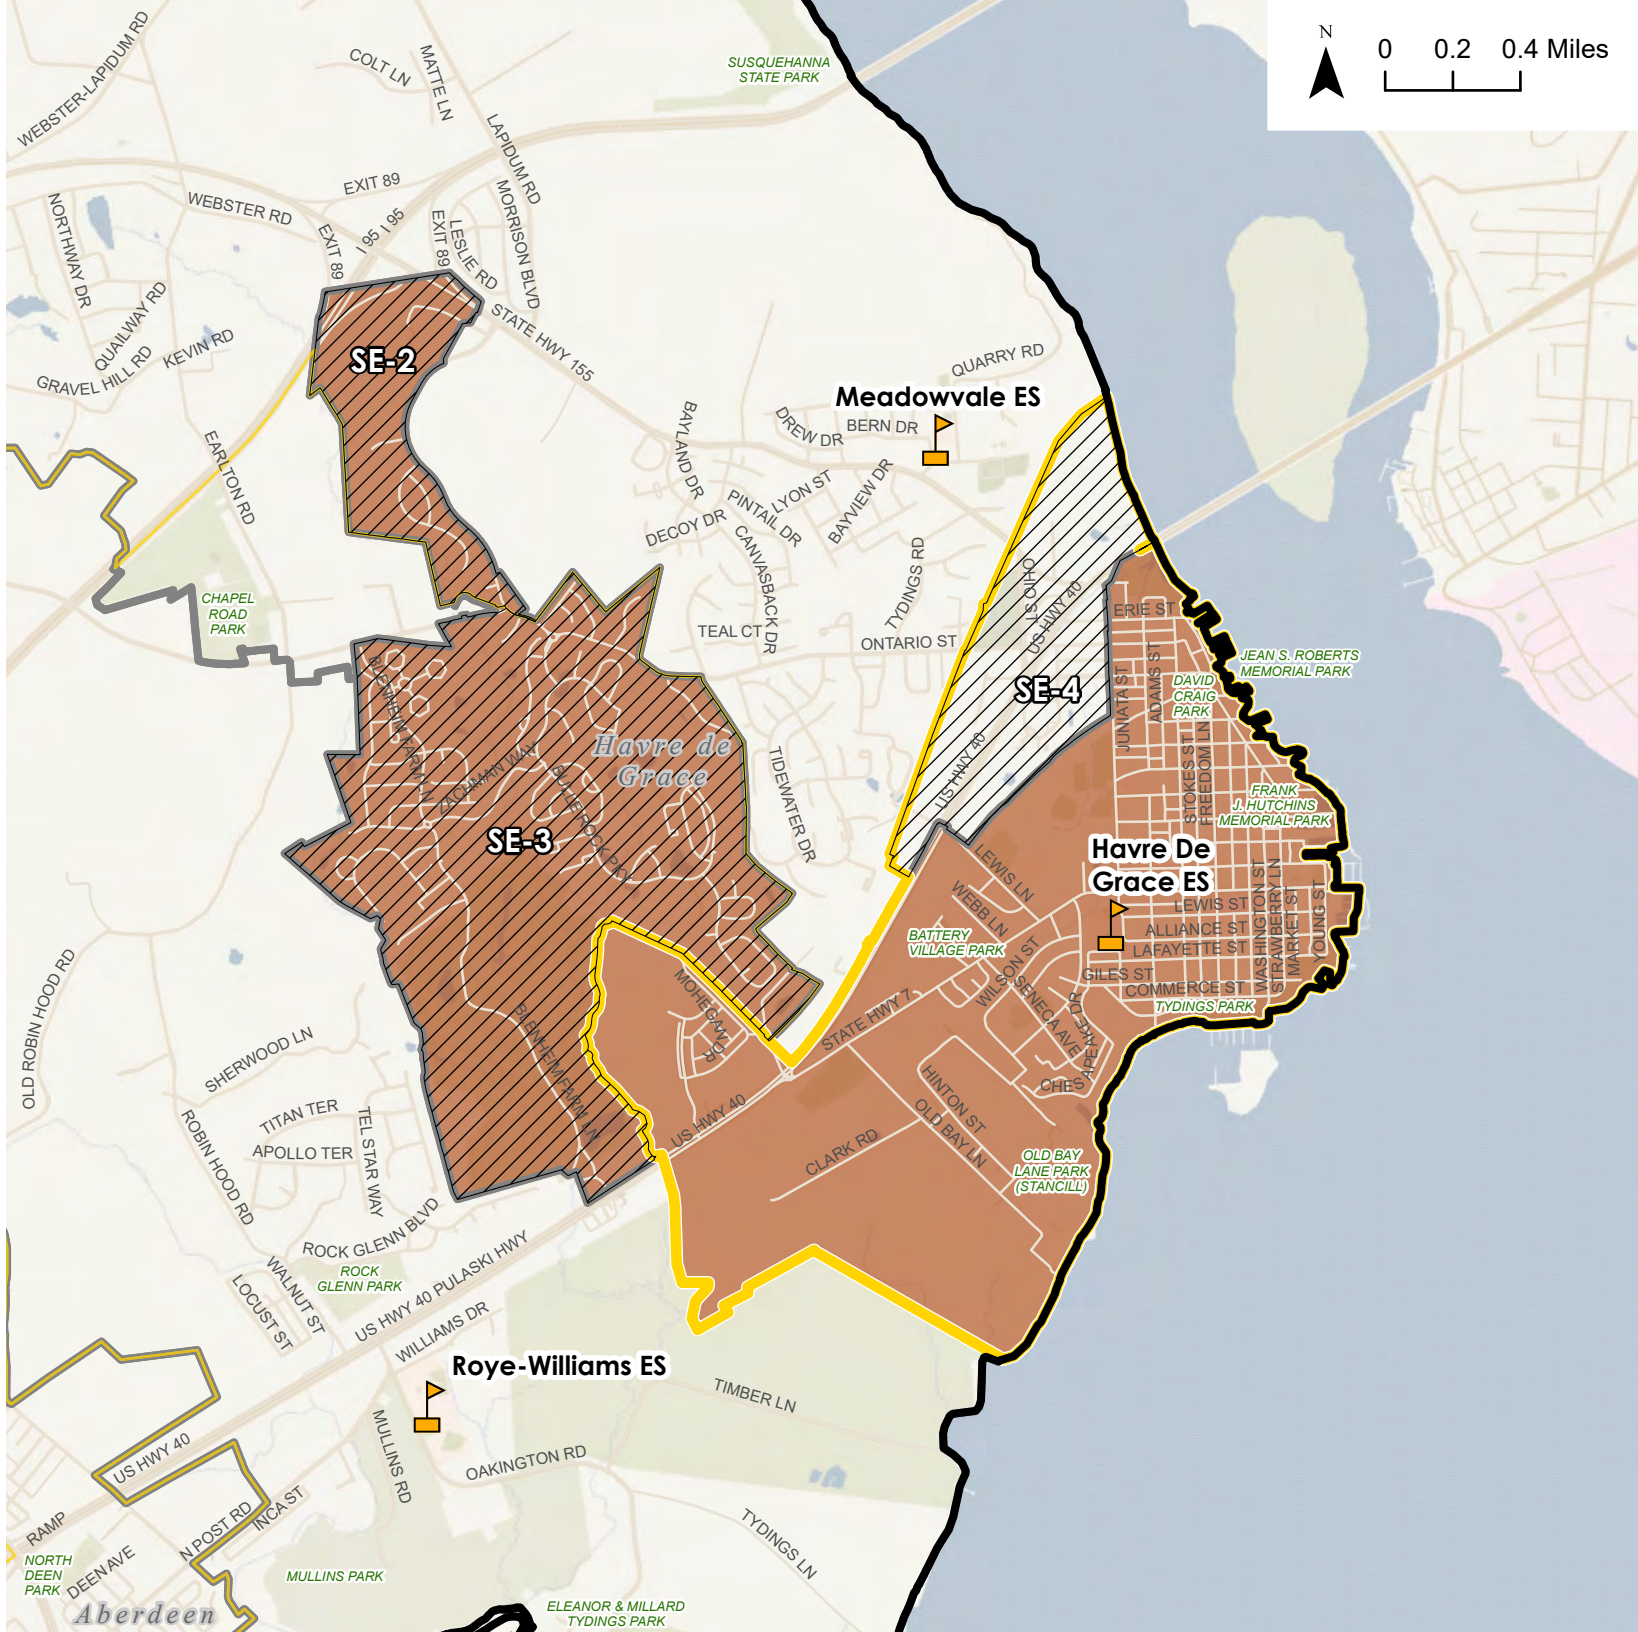

Elementary School Attendance Area Boundary - Existing

-  George D. Lisby ES Attendance Area Boundary - Existing
-  Elementary School Attendance Area Boundary - Existing (Outline)
-  Potential Change Area

Potential Change Areas:

- SE-6: From Church Creek ES to George D. Lisby ES
- SE-7: From Church Creek ES to George D. Lisby ES

Overview Map

CEF 1 - Hall's Cross Roads ES

-  Elementary School
-  District Boundary
-  Elementary School Attendance Area Boundary - CEF 1
-  Elementary School Attendance Area Boundary - Existing
-  Hall's Cross Roads ES
-  Elementary School Attendance Area Boundary - Existing (Outline)
-  Potential Change Area

Potential Change Areas:
SE-5: From Hall's Cross Roads ES to Bakerfield ES

Overview Map

CEF 1 - Havre De Grace ES

-  Elementary School
-  District Boundary
-  Elementary School Attendance Area Boundary - CEF 1
-  Elementary School Attendance Area Boundary - Existing
-  Havre De Grace ES
-  Elementary School Attendance Area Boundary - Existing (Outline)
-  Potential Change Area

Potential Change Areas:
 SE-2: From Havre De Grace ES to Meadowvale ES
 SE-3: From Havre De Grace ES to Roye-Williams ES
 SE-4: From Meadowvale ES to Havre De Grace ES

Overview Map

CEF 1 - Meadowvale ES