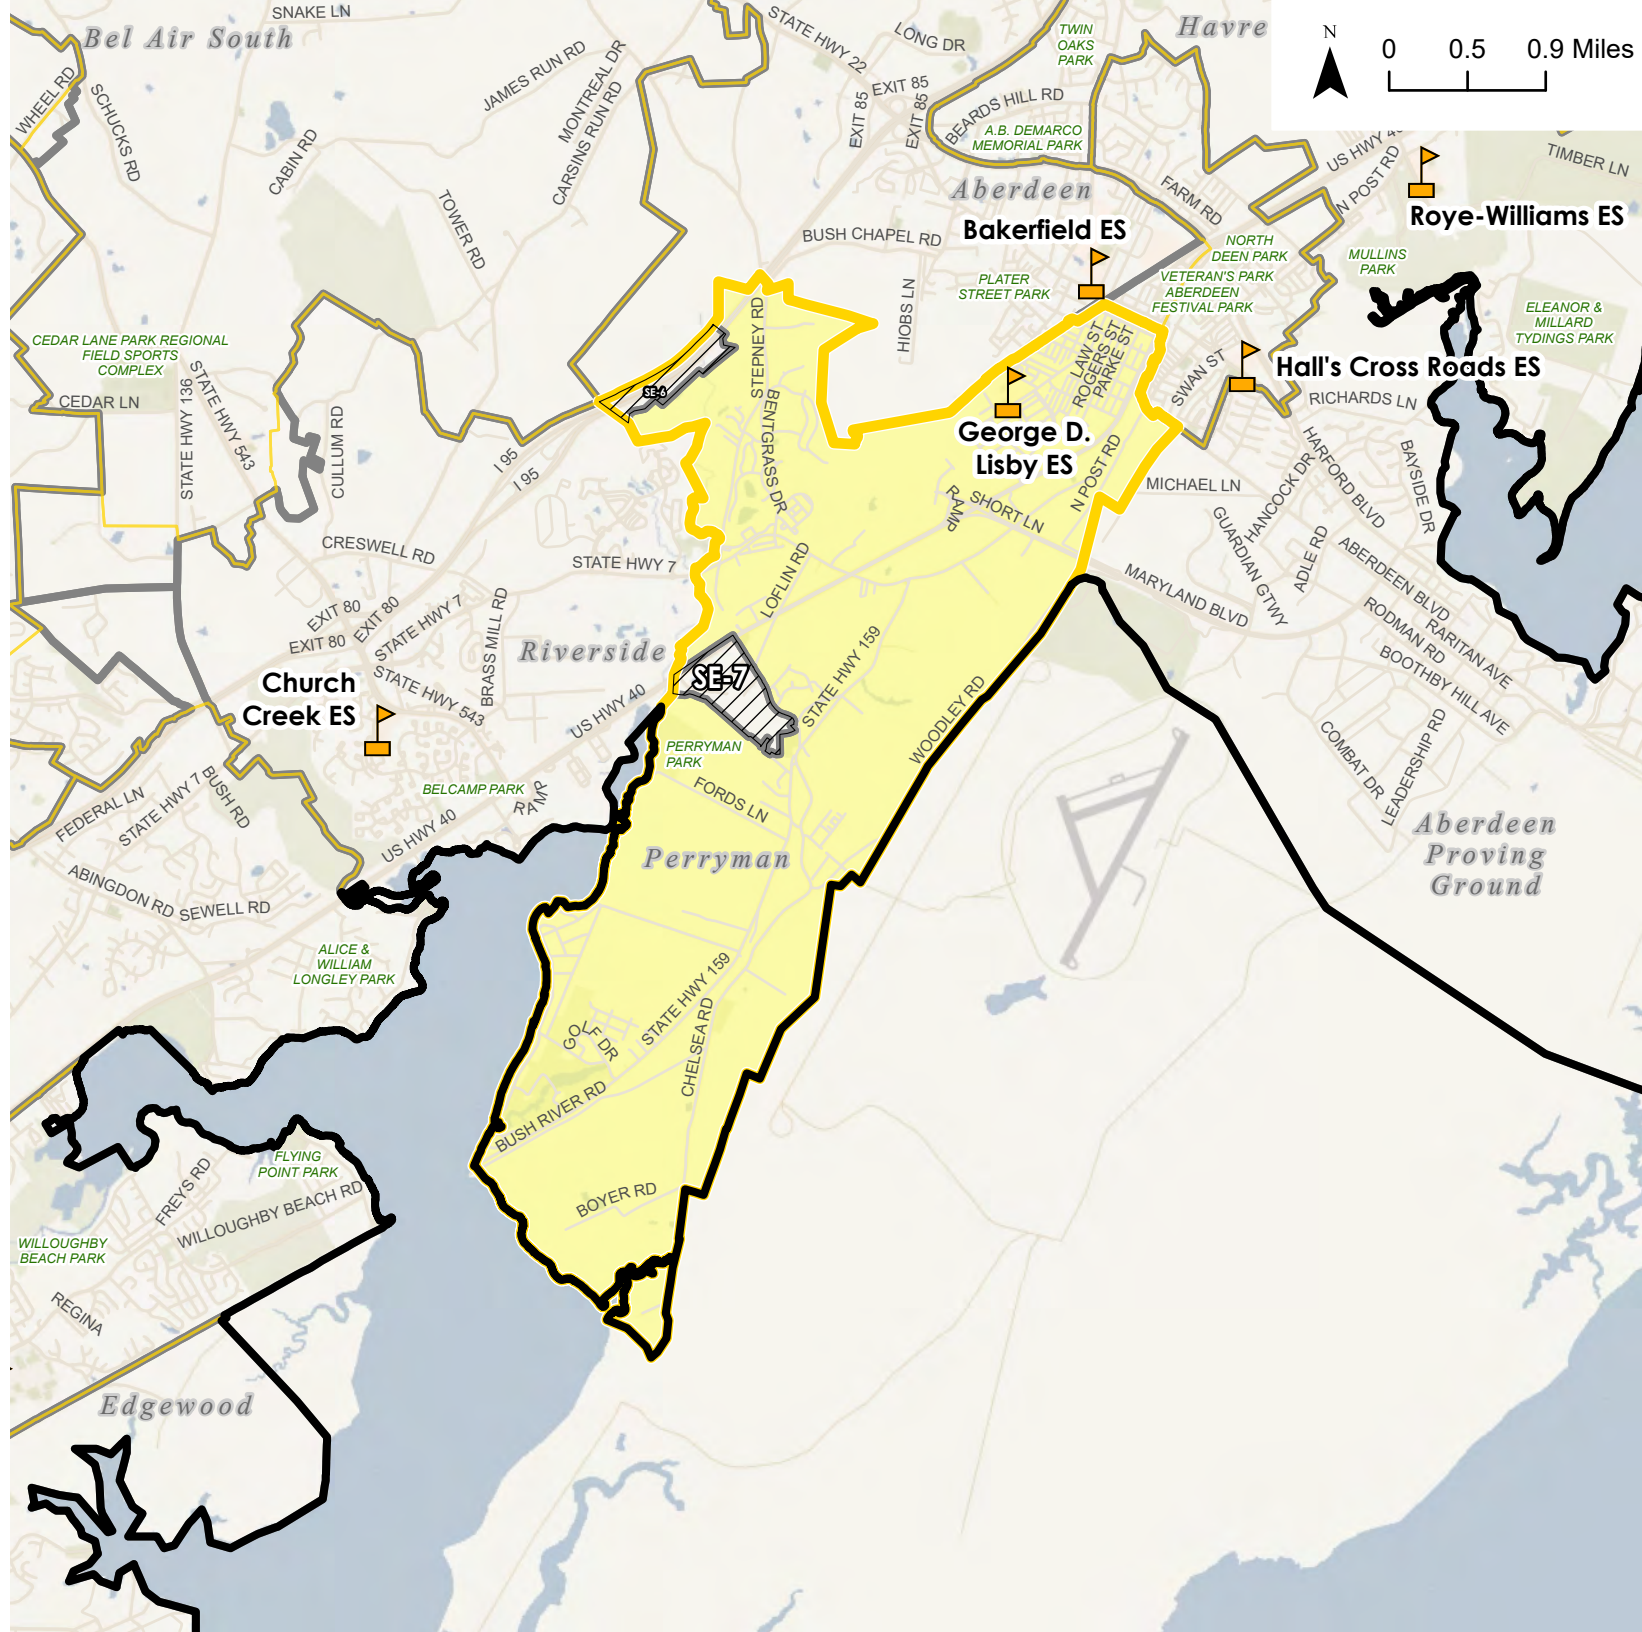

CEF 1 - Bakerfield ES

-  Elementary School
-  District Boundary
-  Elementary School Attendance Area Boundary - CEF 1

Elementary School Attendance Area Boundary - Existing

-  Bakerfield ES
-  Elementary School Attendance Area Boundary - Existing (Outline)
-  Potential Change Area

Potential Change Areas:

SE-5: From Hall's Cross Roads ES to Bakerfield ES

Overview Map

**CEF 1 -
George D. Lisby ES**

-  Elementary School
-  District Boundary
-  Elementary School Attendance Area Boundary - Existing
-  George D. Lisby ES Attendance Area Boundary - Existing

Elementary School Attendance Area Boundary - Existing

-  George D. Lisby ES Attendance Area Boundary - Existing
-  Elementary School Attendance Area Boundary - Existing (Outline)
-  Potential Change Area

Potential Change Areas:

- SE-6: From Church Creek ES to George D. Lisby ES
- SE-7: From Church Creek ES to George D. Lisby ES

Overview Map

CEF 1 - Hall's Cross Roads ES

-  Elementary School
-  District Boundary
-  Elementary School Attendance Area Boundary - CEF 1
-  Elementary School Attendance Area Boundary - Existing
-  Hall's Cross Roads ES
-  Elementary School Attendance Area Boundary - Existing (Outline)
-  Potential Change Area