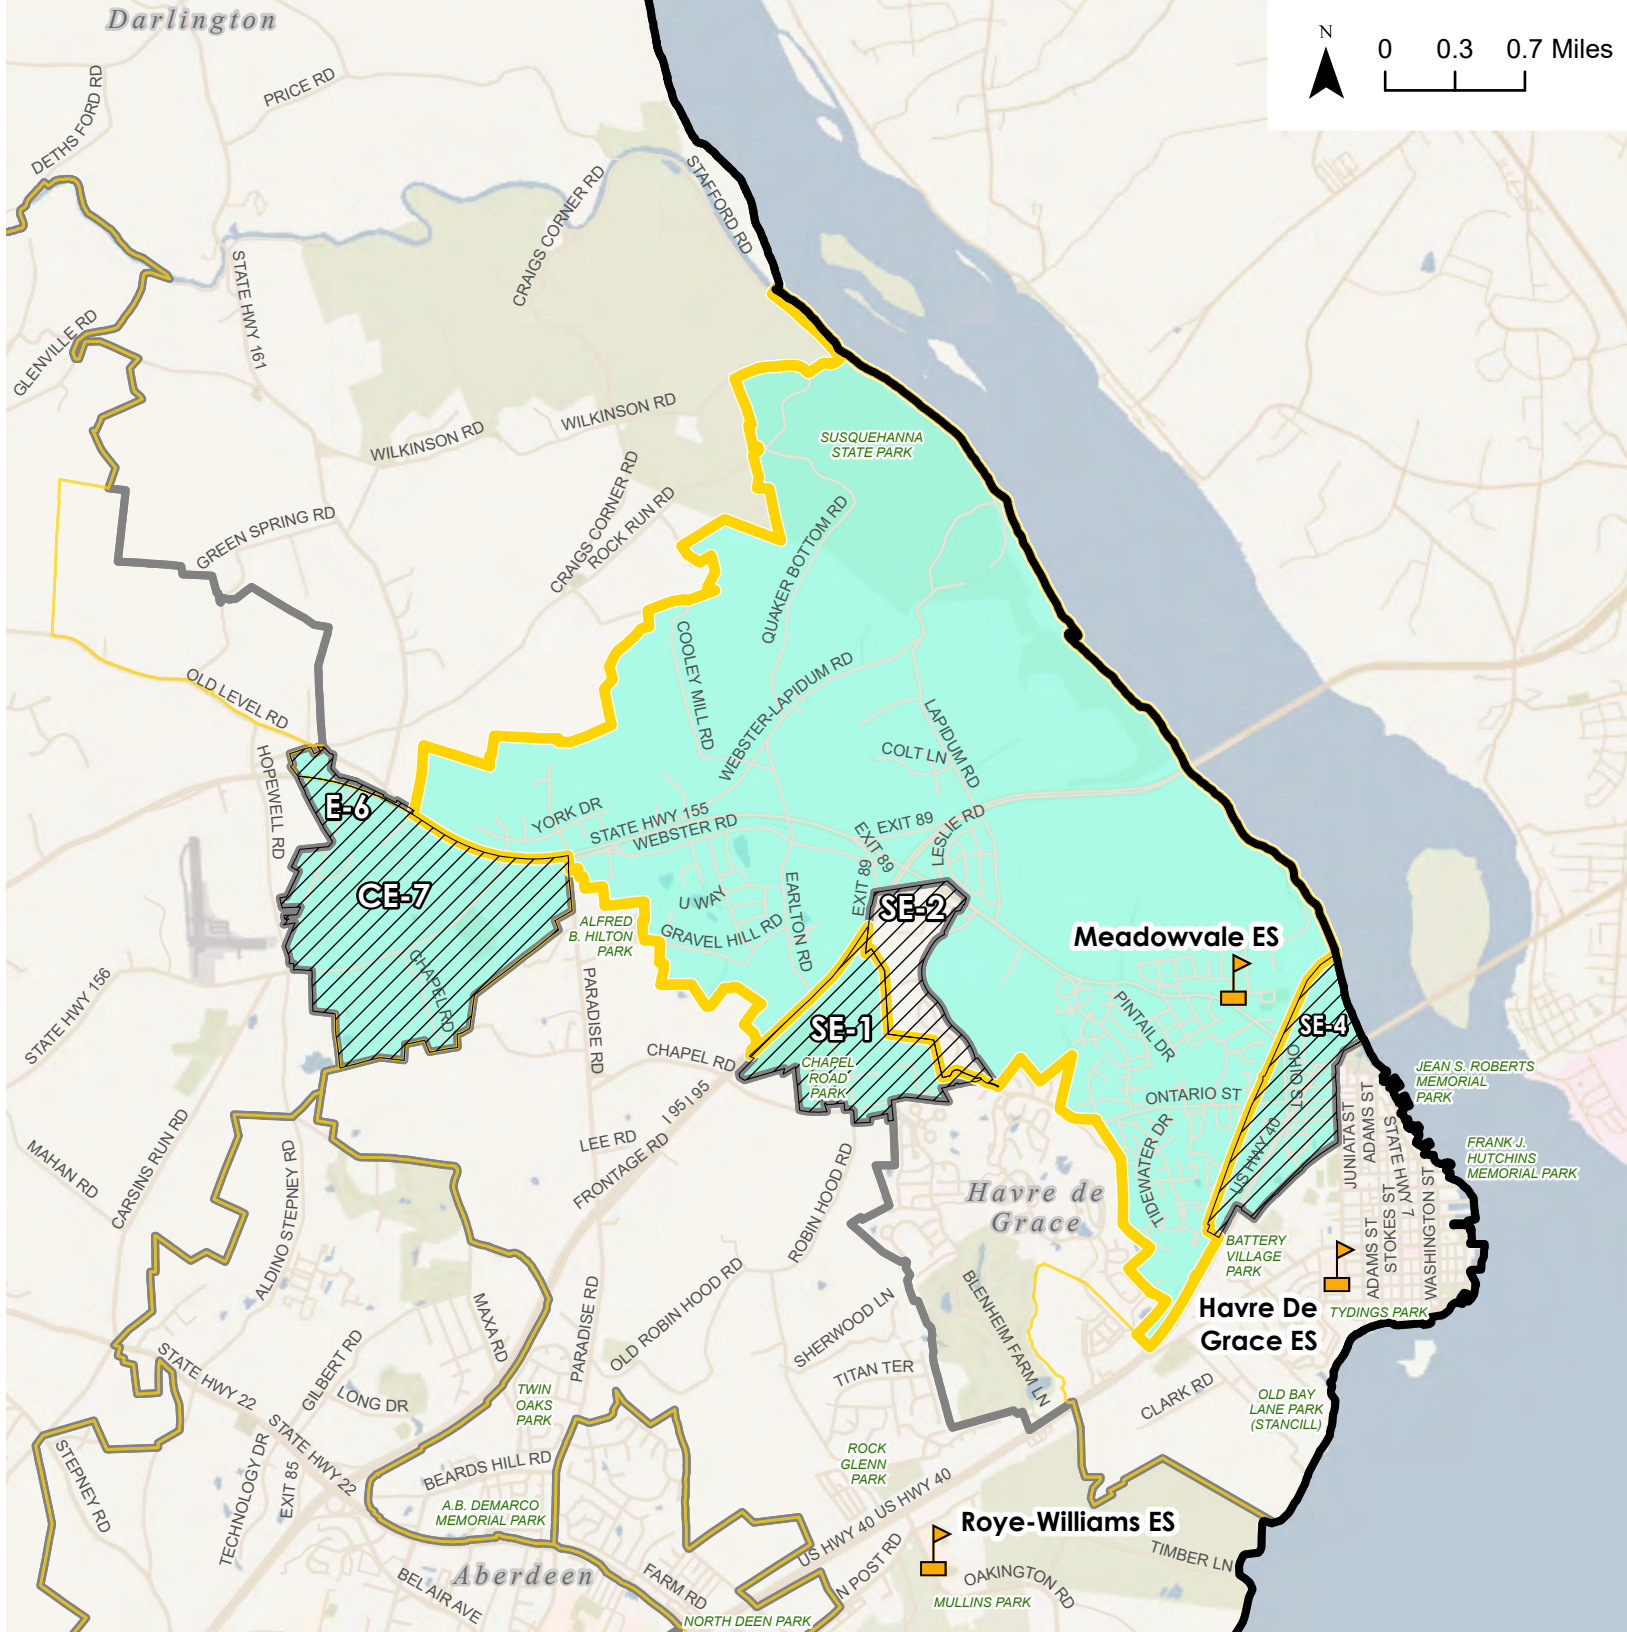

 Potential Change Area

Potential Change Areas:

E-6: From Meadowvale ES to Darlington ES

SE-1: From Meadowvale ES to Roye-Williams ES

SE-2: From Havre De Grace ES to Meadowvale ES

SE-4: From Meadowvale ES to Havre De Grace ES

CE-7: From Meadowvale ES to Churchville ES

Overview Map

CEF 1 - Roye-Williams ES

-  Elementary School
-  District Boundary
-  Elementary School Attendance Area Boundary - Existing
-  Roye-Williams ES Attendance Area Boundary - Existing

Elementary School Attendance Area Boundary - Existing

-  Roye-Williams ES
-  Elementary School Attendance Area Boundary - Existing (Outline)
-  Potential Change Area

Potential Change Areas:

- SE-1: From Meadowvale ES to Roye-Williams ES
- SE-3: From Havre De Grace ES to Roye-Williams ES

Overview Map