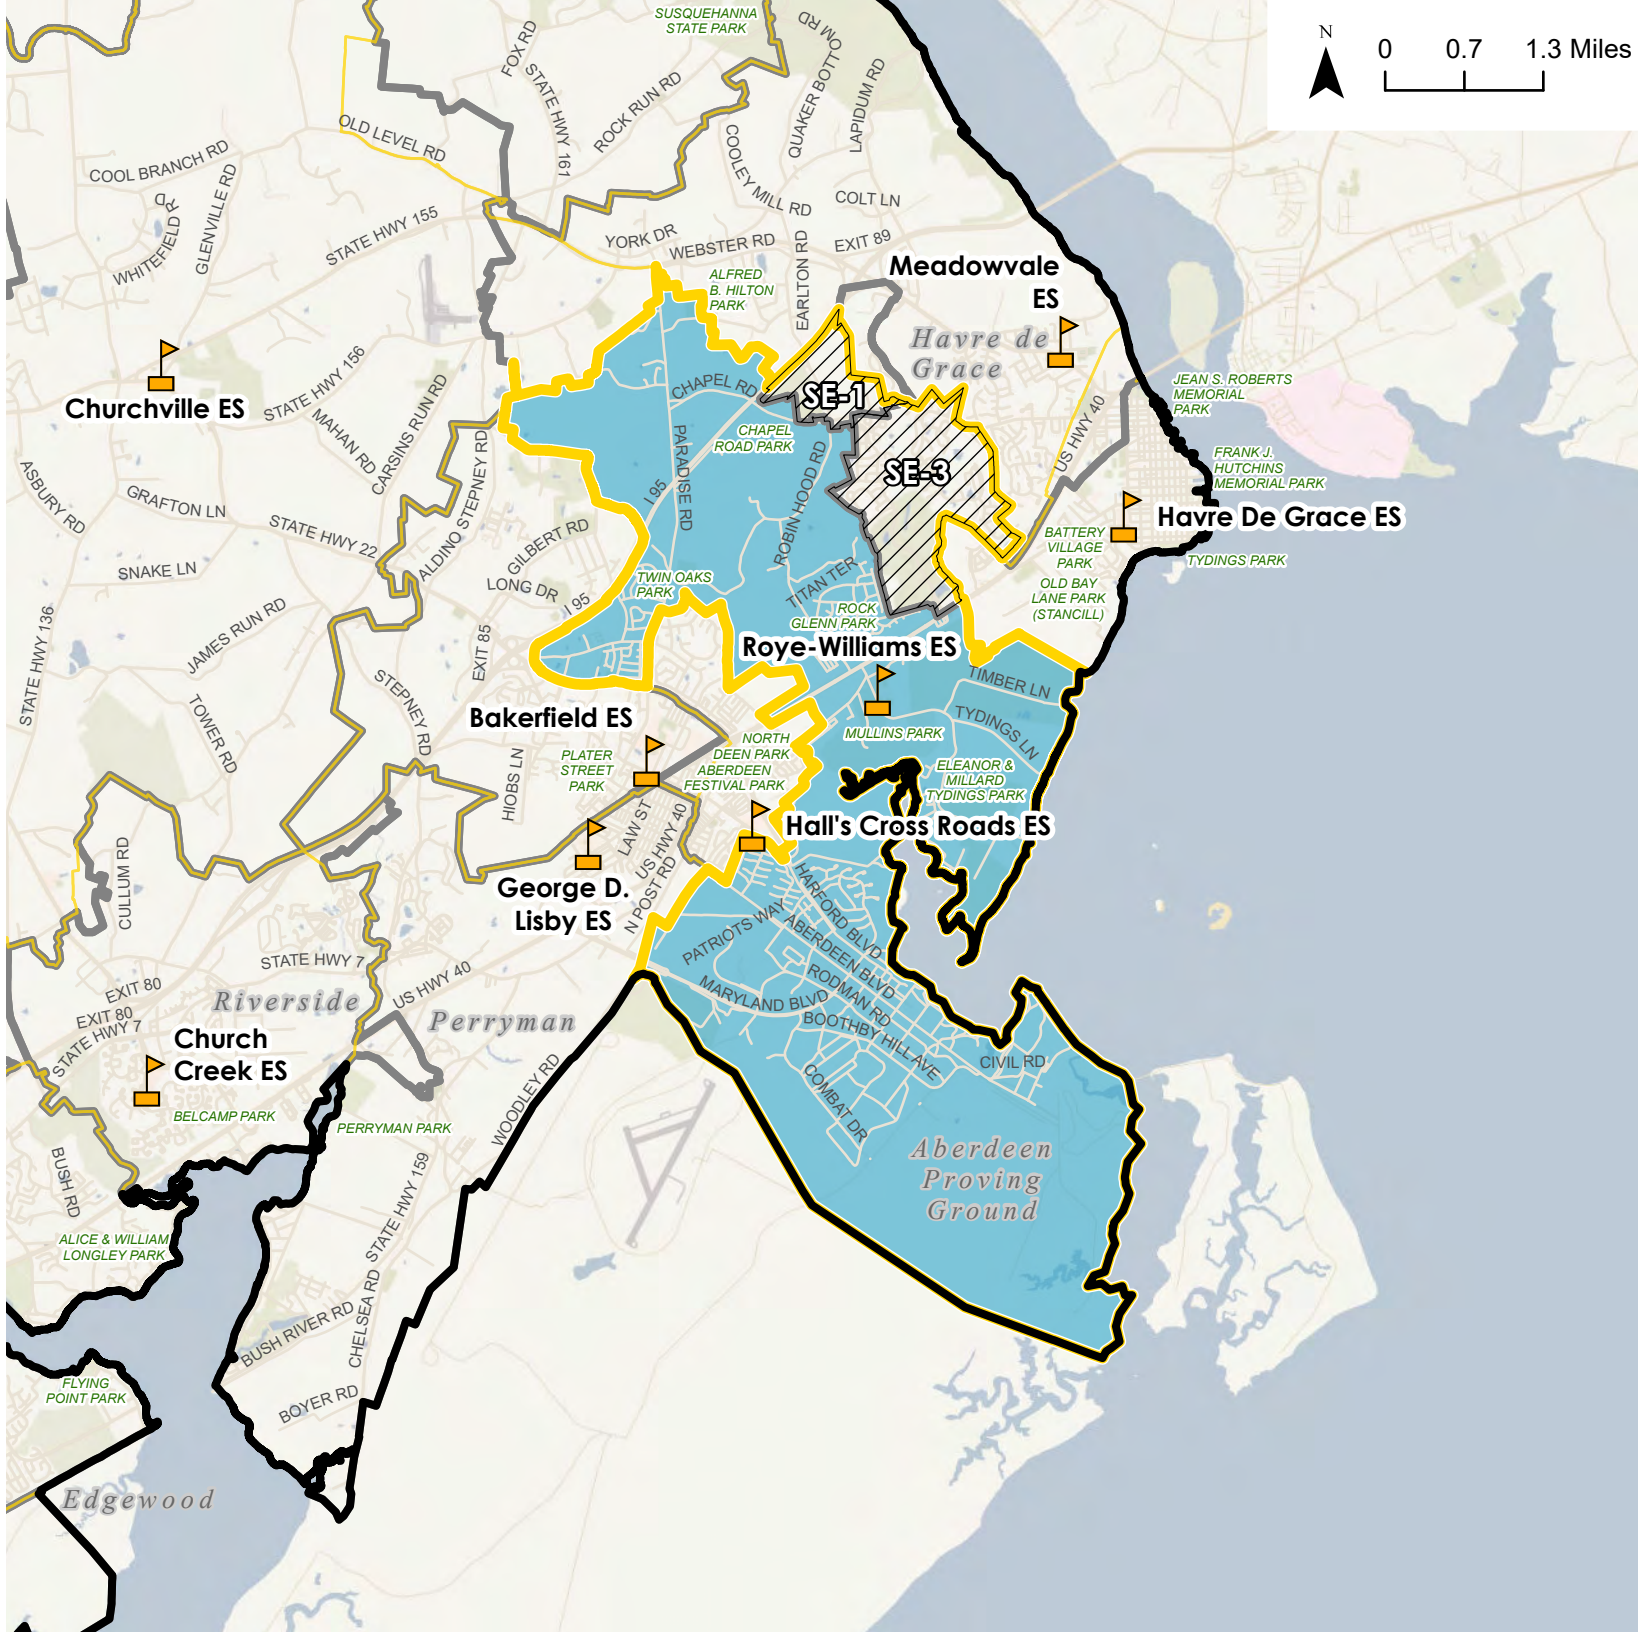

 Potential Change Area

Potential Change Areas:

E-6: From Meadowvale ES to Darlington ES

SE-1: From Meadowvale ES to Roye-Williams ES

SE-2: From Havre De Grace ES to Meadowvale ES

SE-4: From Meadowvale ES to Havre De Grace ES

CE-7: From Meadowvale ES to Churchville ES

Overview Map

CEF 1 - Roye-Williams ES

-  Elementary School
-  District Boundary
-  Elementary School Attendance Area Boundary - Existing
-  Roye-Williams ES Attendance Area Boundary - Existing

Elementary School Attendance Area Boundary - Existing

-  Roye-Williams ES
-  Elementary School Attendance Area Boundary - Existing (Outline)
-  Potential Change Area

Potential Change Areas:

- SE-1: From Meadowvale ES to Roye-Williams ES
- SE-3: From Havre De Grace ES to Roye-Williams ES

Overview Map