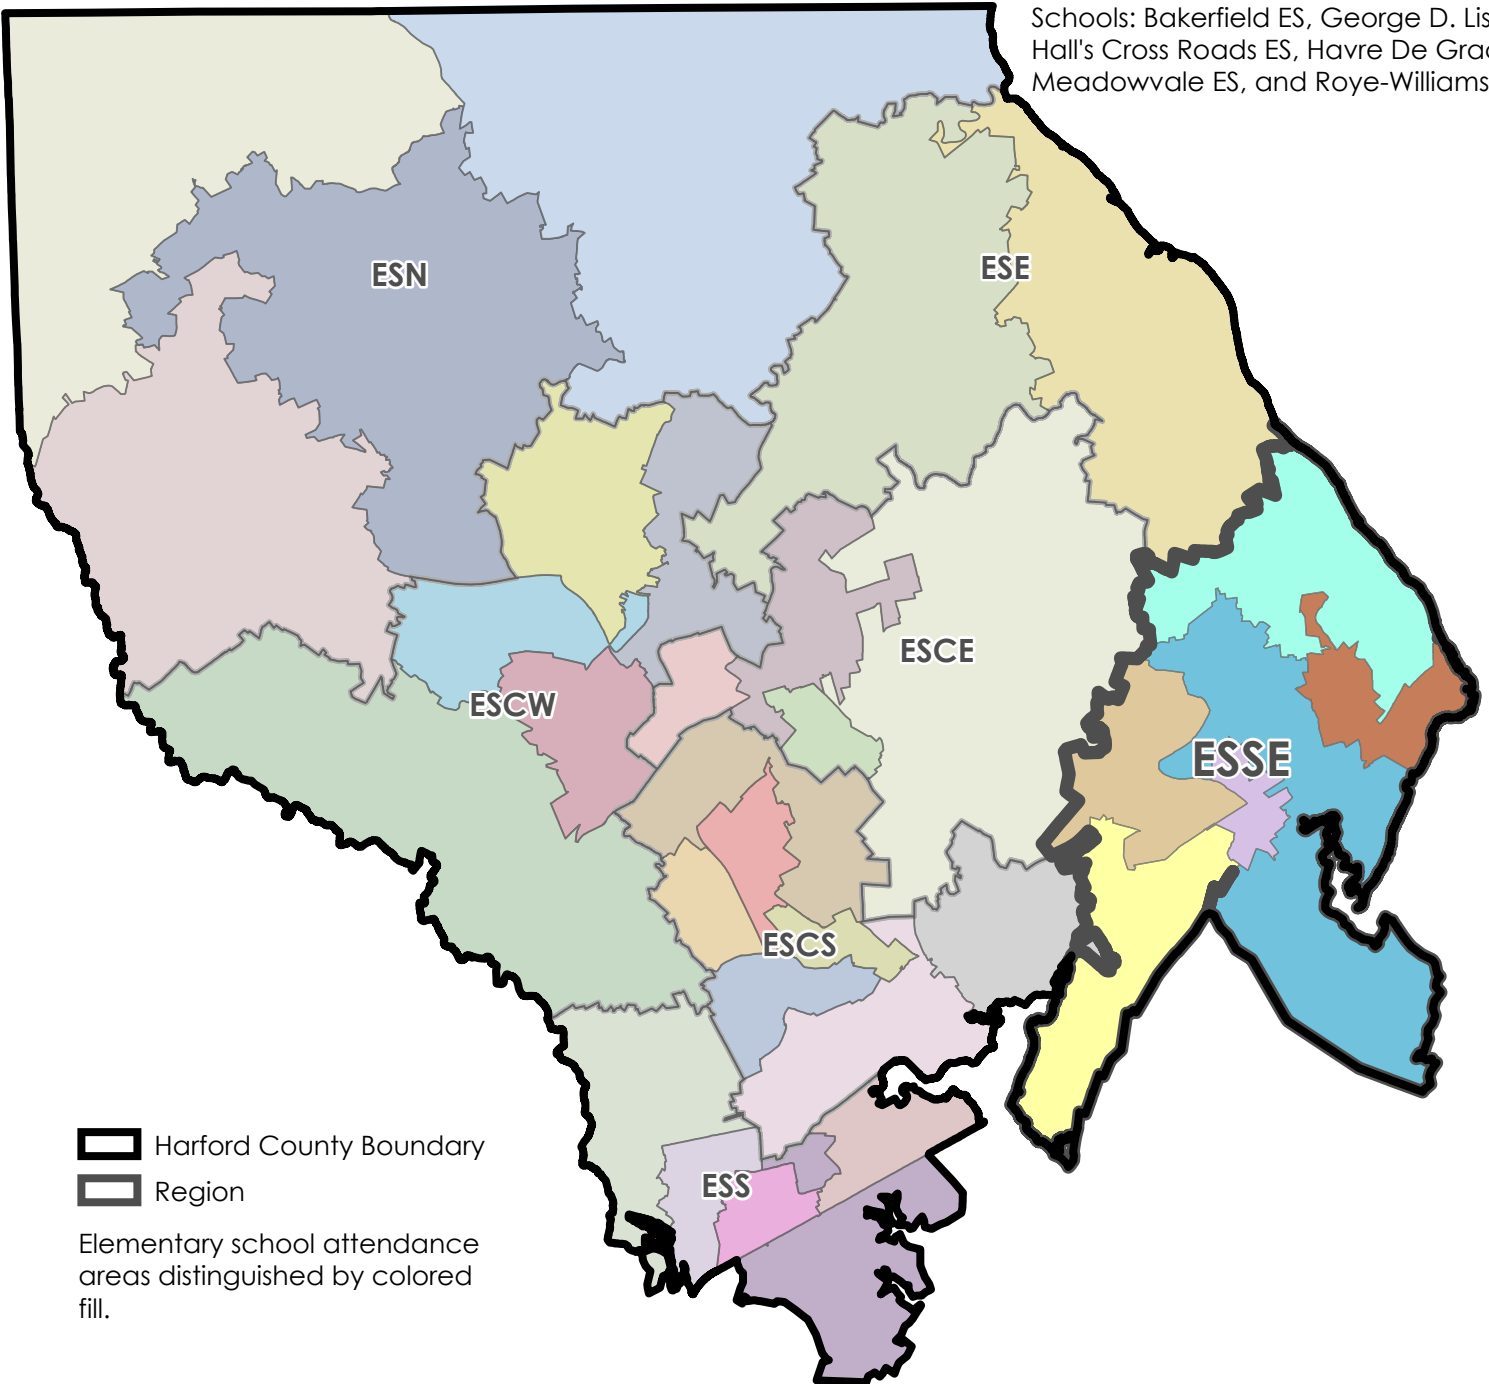

Community Education Forum (CEF) Region Elementary School Southeast (ESSE)

Schools: Bakerfield ES, George D. Lisby ES, Hall's Cross Roads ES, Havre De Grace ES, Meadowvale ES, and Roye-Williams ES

District Overview - CEF 1

Elementary School South East (ESSE)

-  Potential Change Area
-  Elementary School
-  Harford County Boundary
-  Elementary School Attendance Area Boundary - CEF 1
-  Elementary School Attendance Area Boundary - Existing (ESSE)
-  Bakerfield ES
-  George D. Lisby ES
-  Hall's Cross Roads ES
-  Havre De Grace ES
-  Meadowvale ES
-  Roye-Williams ES
-  Elementary School Attendance Area Boundary - Existing

CEF 1 - Bakerfield ES

-  Elementary School
-  District Boundary
-  Elementary School Attendance Area Boundary - CEF 1

Elementary School Attendance Area Boundary - Existing

-  Bakerfield ES
-  Elementary School Attendance Area Boundary - Existing (Outline)
-  Potential Change Area

Overview Map