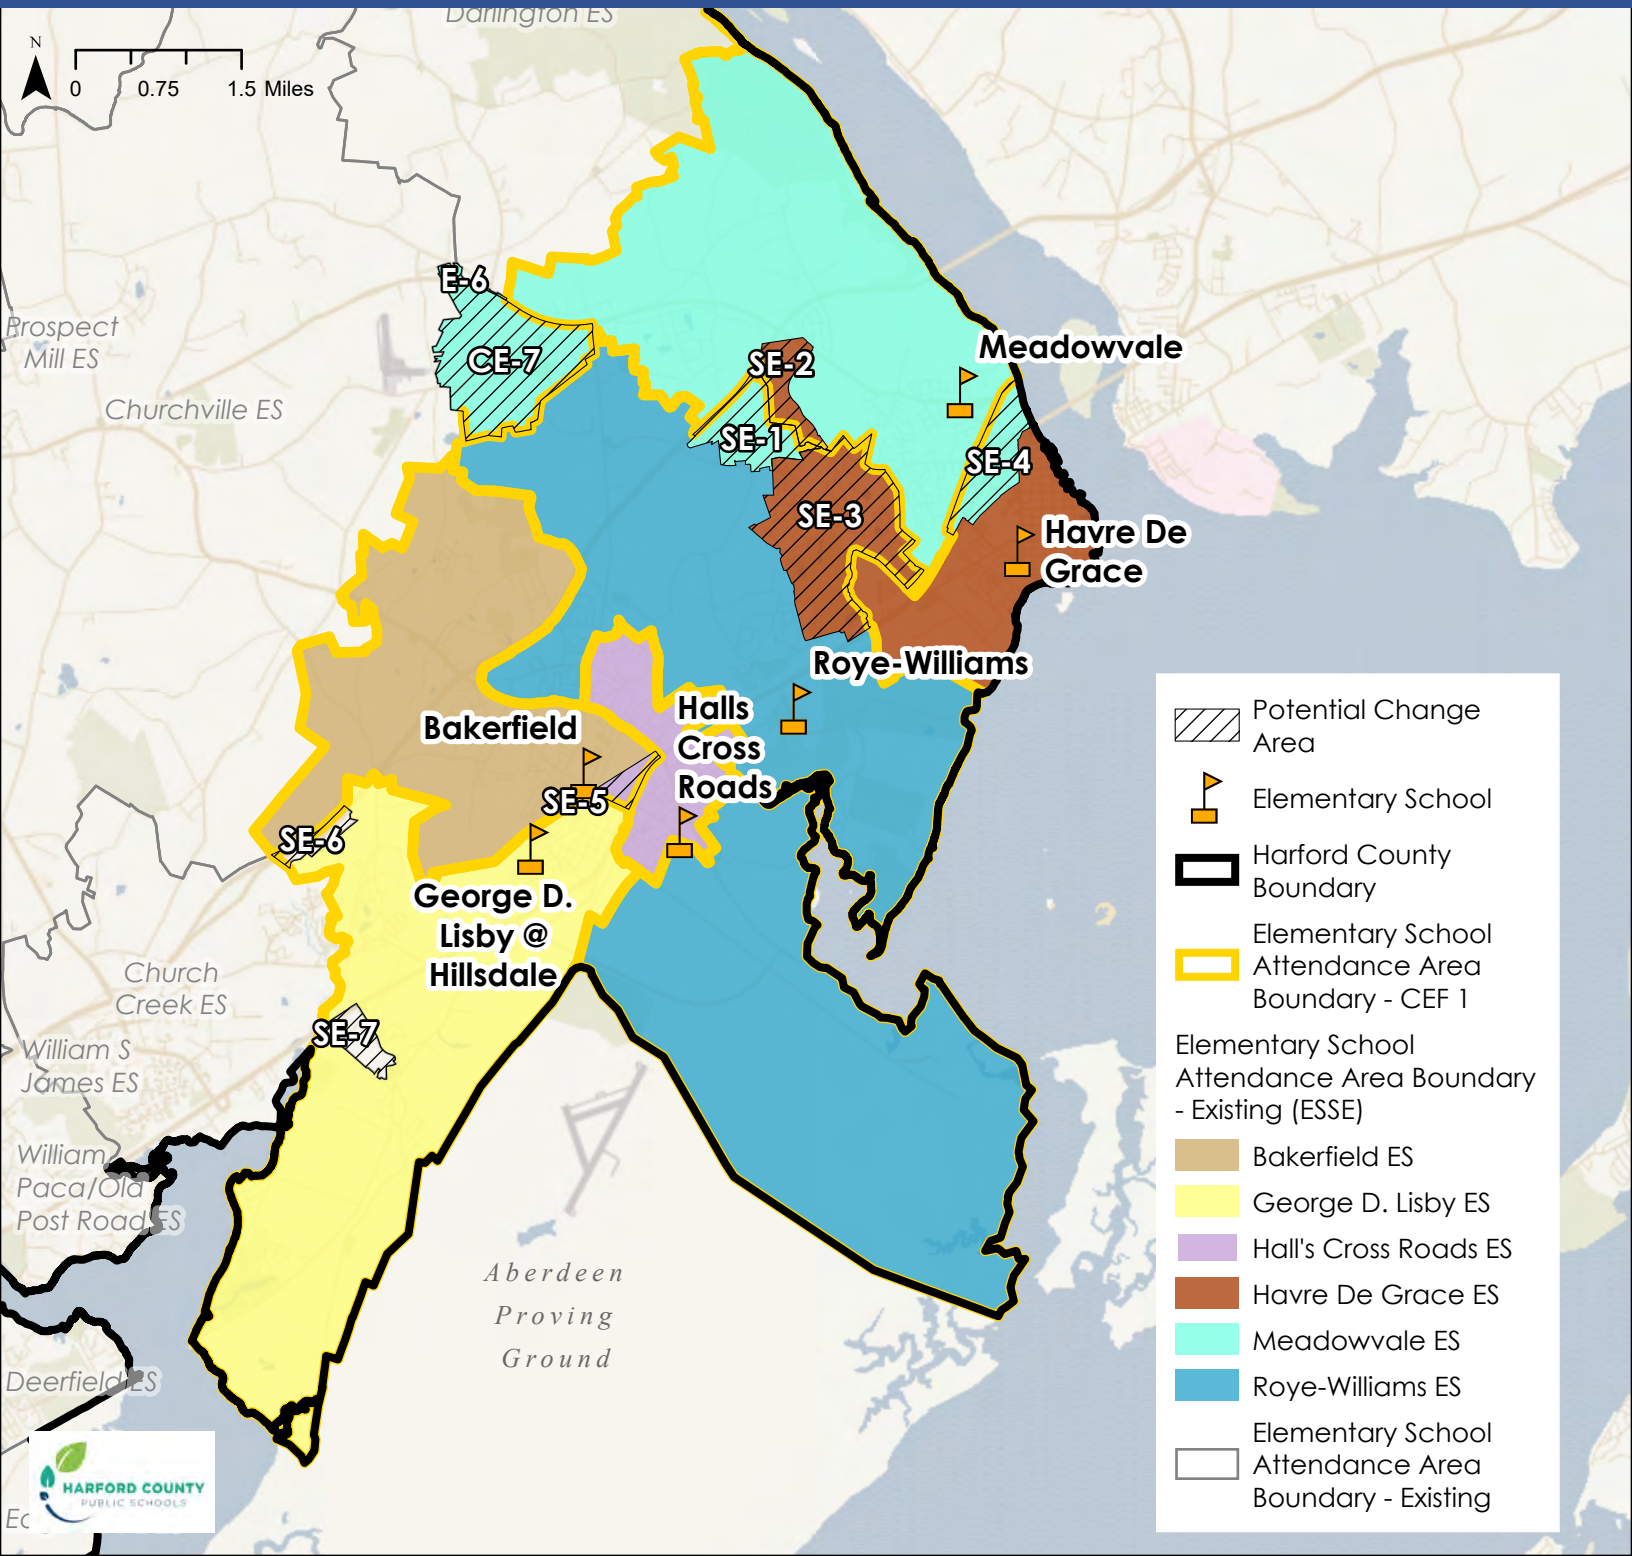

Community Education Forum (CEF) Region Elementary School Southeast (ESSE)

Schools: Bakerfield ES, George D. Lisby ES, Hall's Cross Roads ES, Havre De Grace ES, Meadowvale ES, and Roye-Williams ES

District Overview - CEF 1

Elementary School South East (ESSE)

-  Potential Change Area
-  Elementary School
-  Harford County Boundary
-  Elementary School Attendance Area Boundary - CEF 1
-  Elementary School Attendance Area Boundary - Existing (ESSE)
-  Bakerfield ES
-  George D. Lisby ES
-  Hall's Cross Roads ES
-  Havre De Grace ES
-  Meadowvale ES
-  Roye-Williams ES
-  Elementary School Attendance Area Boundary - Existing

CEF 1 - Bakerfield ES

-  Elementary School
-  District Boundary
-  Elementary School Attendance Area Boundary - CEF 1

Elementary School Attendance Area Boundary - Existing

-  Bakerfield ES
-  Elementary School Attendance Area Boundary - Existing (Outline)
-  Potential Change Area