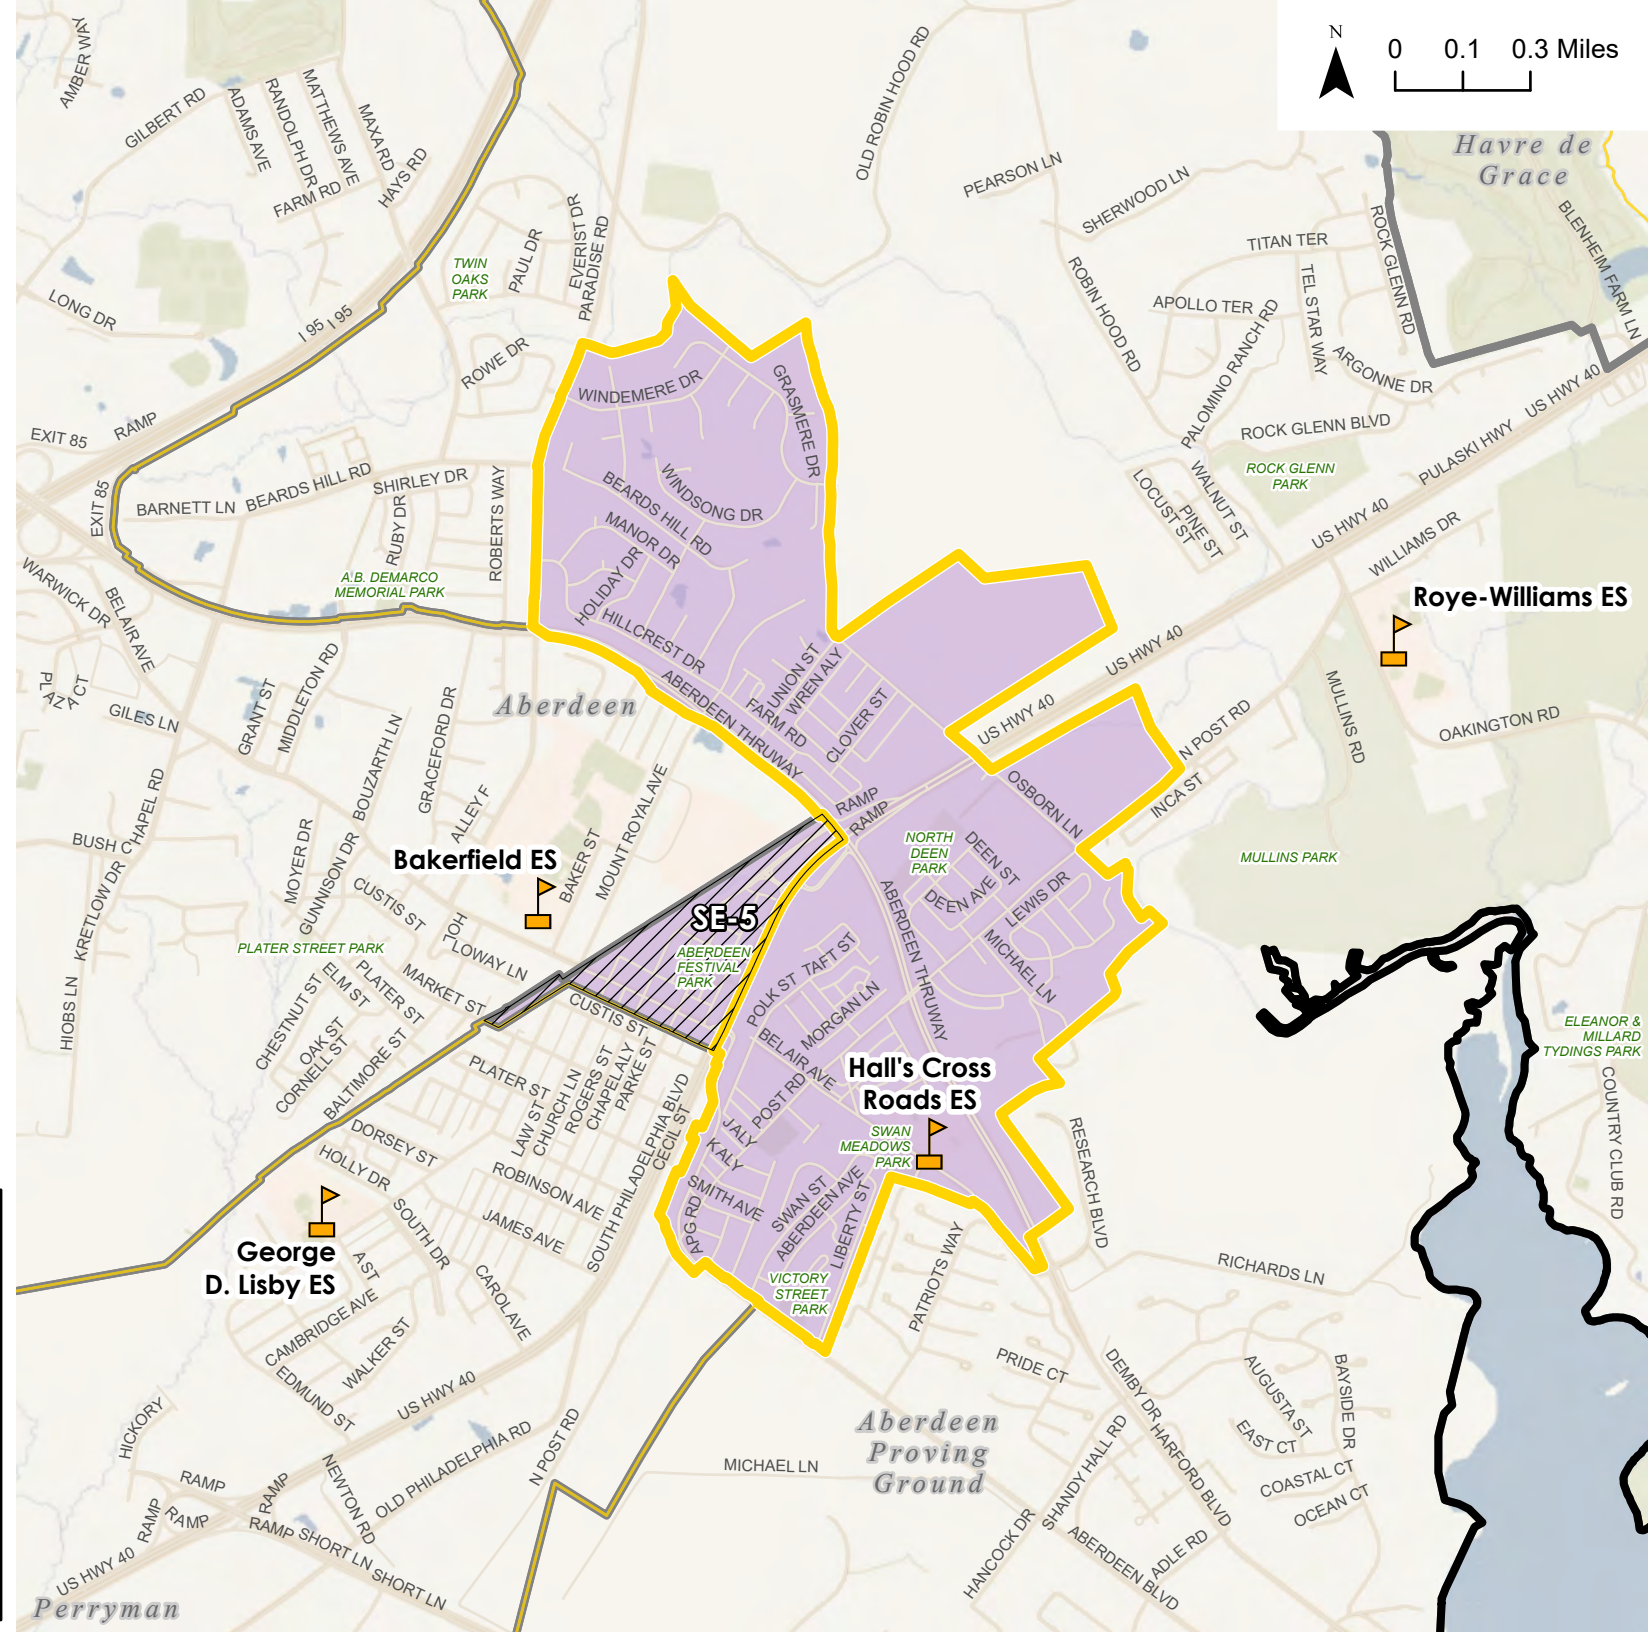

Elementary School Attendance Area Boundary - Existing

-  George D. Lisby ES Attendance Area Boundary - Existing
-  Elementary School Attendance Area Boundary - Existing (Outline)
-  Potential Change Area

Potential Change Areas:

- SE-6: From Church Creek ES to George D. Lisby ES
- SE-7: From Church Creek ES to George D. Lisby ES

Overview Map

CEF 1 - Hall's Cross Roads ES

-  Elementary School
-  District Boundary
-  Elementary School Attendance Area Boundary - CEF 1
-  Elementary School Attendance Area Boundary - Existing
-  Hall's Cross Roads ES
-  Elementary School Attendance Area Boundary - Existing (Outline)
-  Potential Change Area

Potential Change Areas:
SE-5: From Hall's Cross Roads ES to Bakerfield ES

Overview Map

CEF 1 - Havre De Grace ES

-  Elementary School
-  District Boundary
-  Elementary School Attendance Area Boundary - CEF 1
-  Elementary School Attendance Area Boundary - Existing
-  Havre De Grace ES
-  Elementary School Attendance Area Boundary - Existing (Outline)
-  Potential Change Area

Overview Map