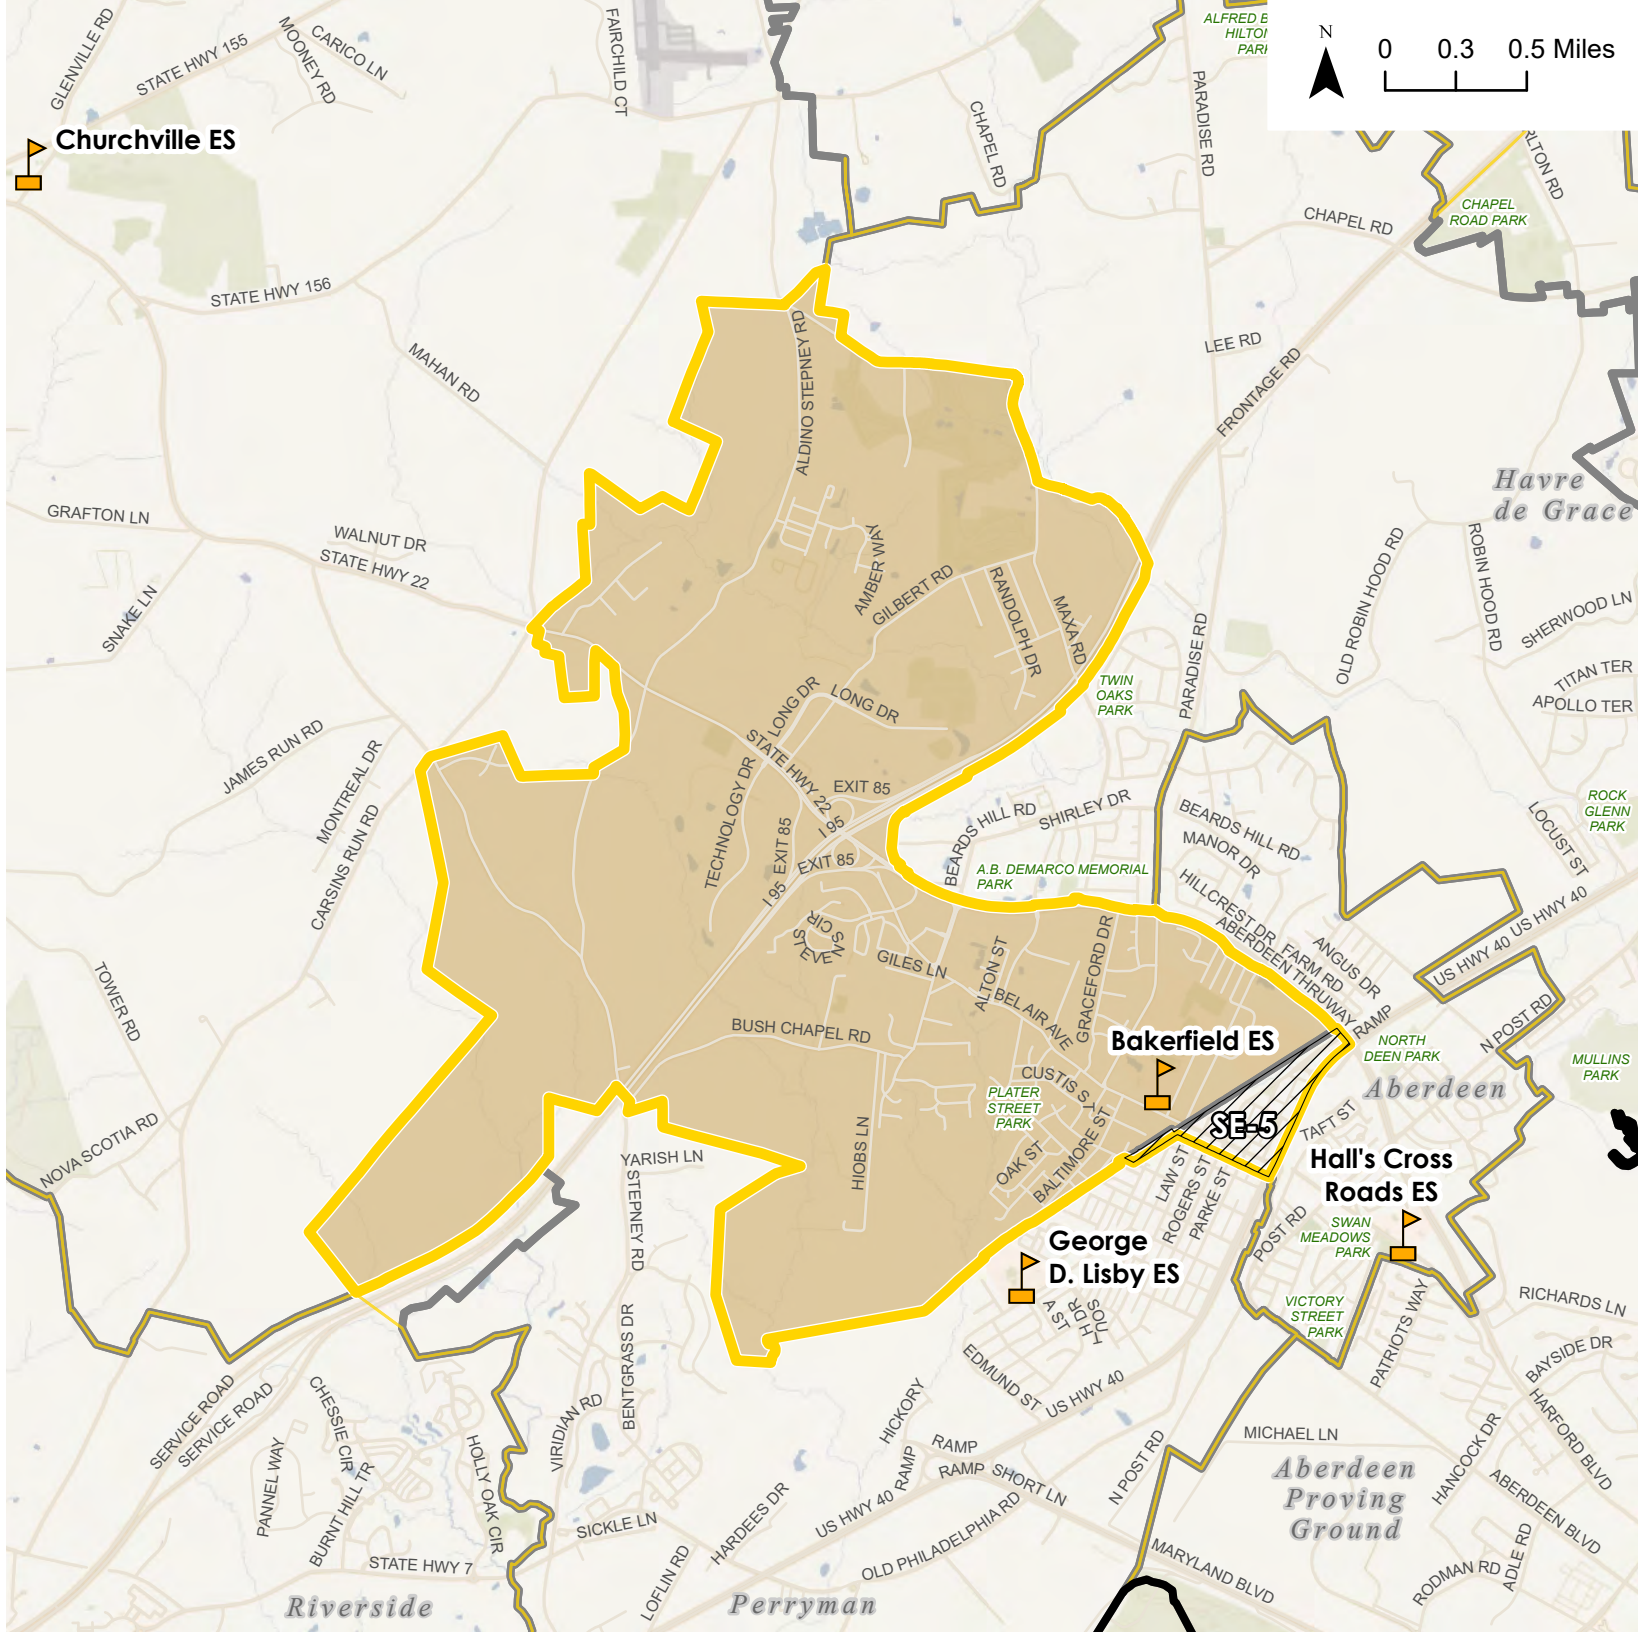

Elementary School South East (ESSE)

-  Potential Change Area
-  Elementary School
-  Harford County Boundary
-  Elementary School Attendance Area Boundary - CEF 1
-  Elementary School Attendance Area Boundary - Existing (ESSE)
-  Bakerfield ES
-  George D. Lisby ES
-  Hall's Cross Roads ES
-  Havre De Grace ES
-  Meadowvale ES
-  Roye-Williams ES
-  Elementary School Attendance Area Boundary - Existing

CEF 1 - Bakerfield ES

-  Elementary School
-  District Boundary
-  Elementary School Attendance Area Boundary - CEF 1

Elementary School Attendance Area Boundary - Existing

-  Bakerfield ES
-  Elementary School Attendance Area Boundary - Existing (Outline)
-  Potential Change Area

Potential Change Areas:

SE-5: From Hall's Cross Roads ES to Bakerfield ES

Overview Map

**CEF 1 -
George D. Lisby ES**

-  Elementary School
-  District Boundary
-  Elementary School Attendance Area Boundary - Existing
-  George D. Lisby ES Attendance Area Boundary - Existing

Elementary School Attendance Area Boundary - Existing

-  George D. Lisby ES Attendance Area Boundary - Existing
-  Elementary School Attendance Area Boundary - Existing (Outline)
-  Potential Change Area