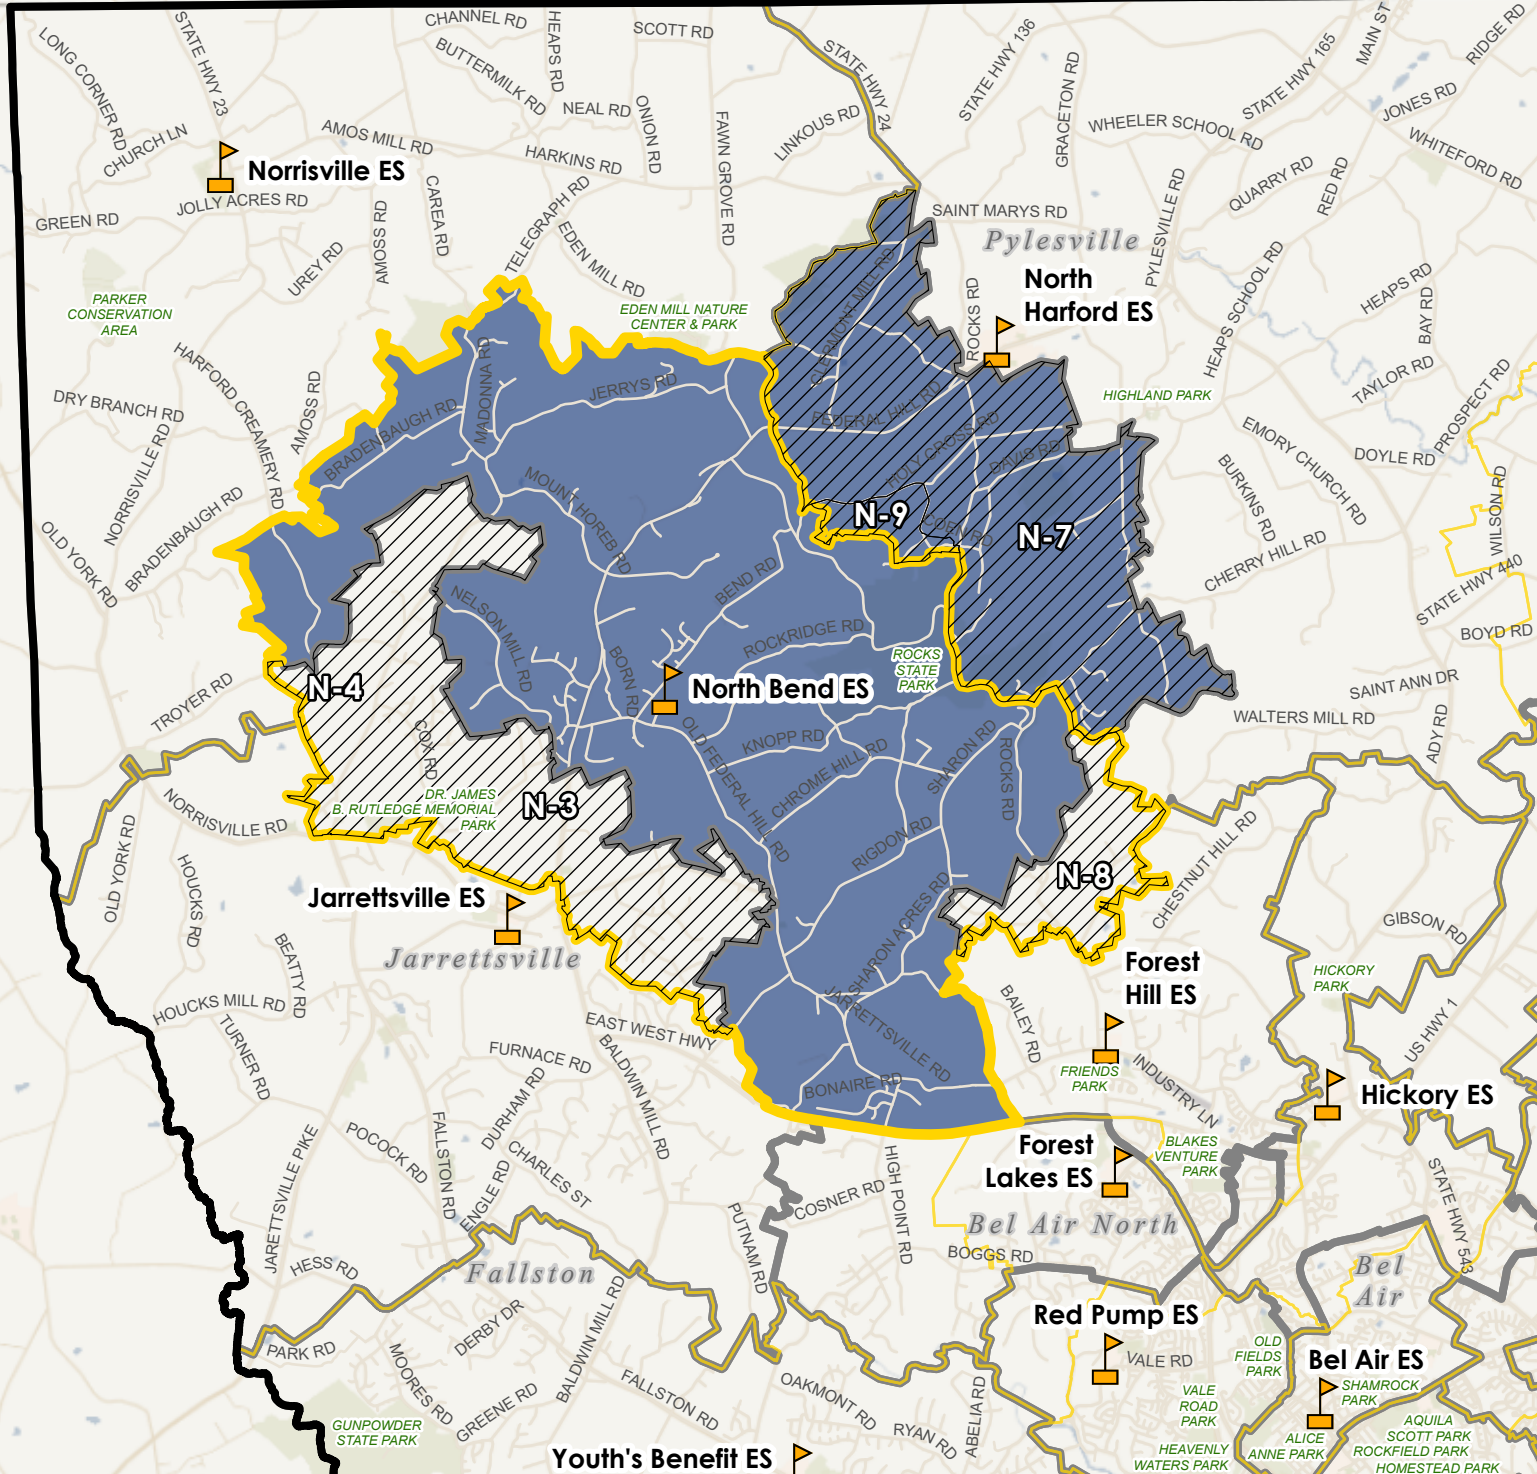

District Overview - CEF 2 Elementary School Scenario

Elementary School North (ESN)

- Elementary School
- Harford County Boundary
- Elementary School Attendance Area Boundary - Existing
- Elementary School Attendance Area Boundary - CEF 2 Scenario
- Elementary School Attendance Area Boundary - Existing (ESN)
- Jarrettsville ES
- Norrisville ES
- North Bend ES
- North Harford ES
- Potential Change Area

CEF 2 Elementary School Scenario - North Bend ES

- Elementary School
- District Boundary
- Advisory Team
- Working Elementary School Boundary for North Bend ES
- Potential Change Area

Current Configuration - Elementary Schools

- North Bend ES Current Attendance Area
- Elementary School Attendance Area
- Boundary Outline - Current Attendance Area

Potential Change Areas:

- N-7: From North Bend ES to North Harford ES
- N-9: From North Bend ES to North Harford ES
- N-4: From Jarrettsville ES to North Bend ES
- N-8: From Forest Hill ES to North Bend ES
- N-3: From Jarrettsville ES to North Bend ES

Overview Map