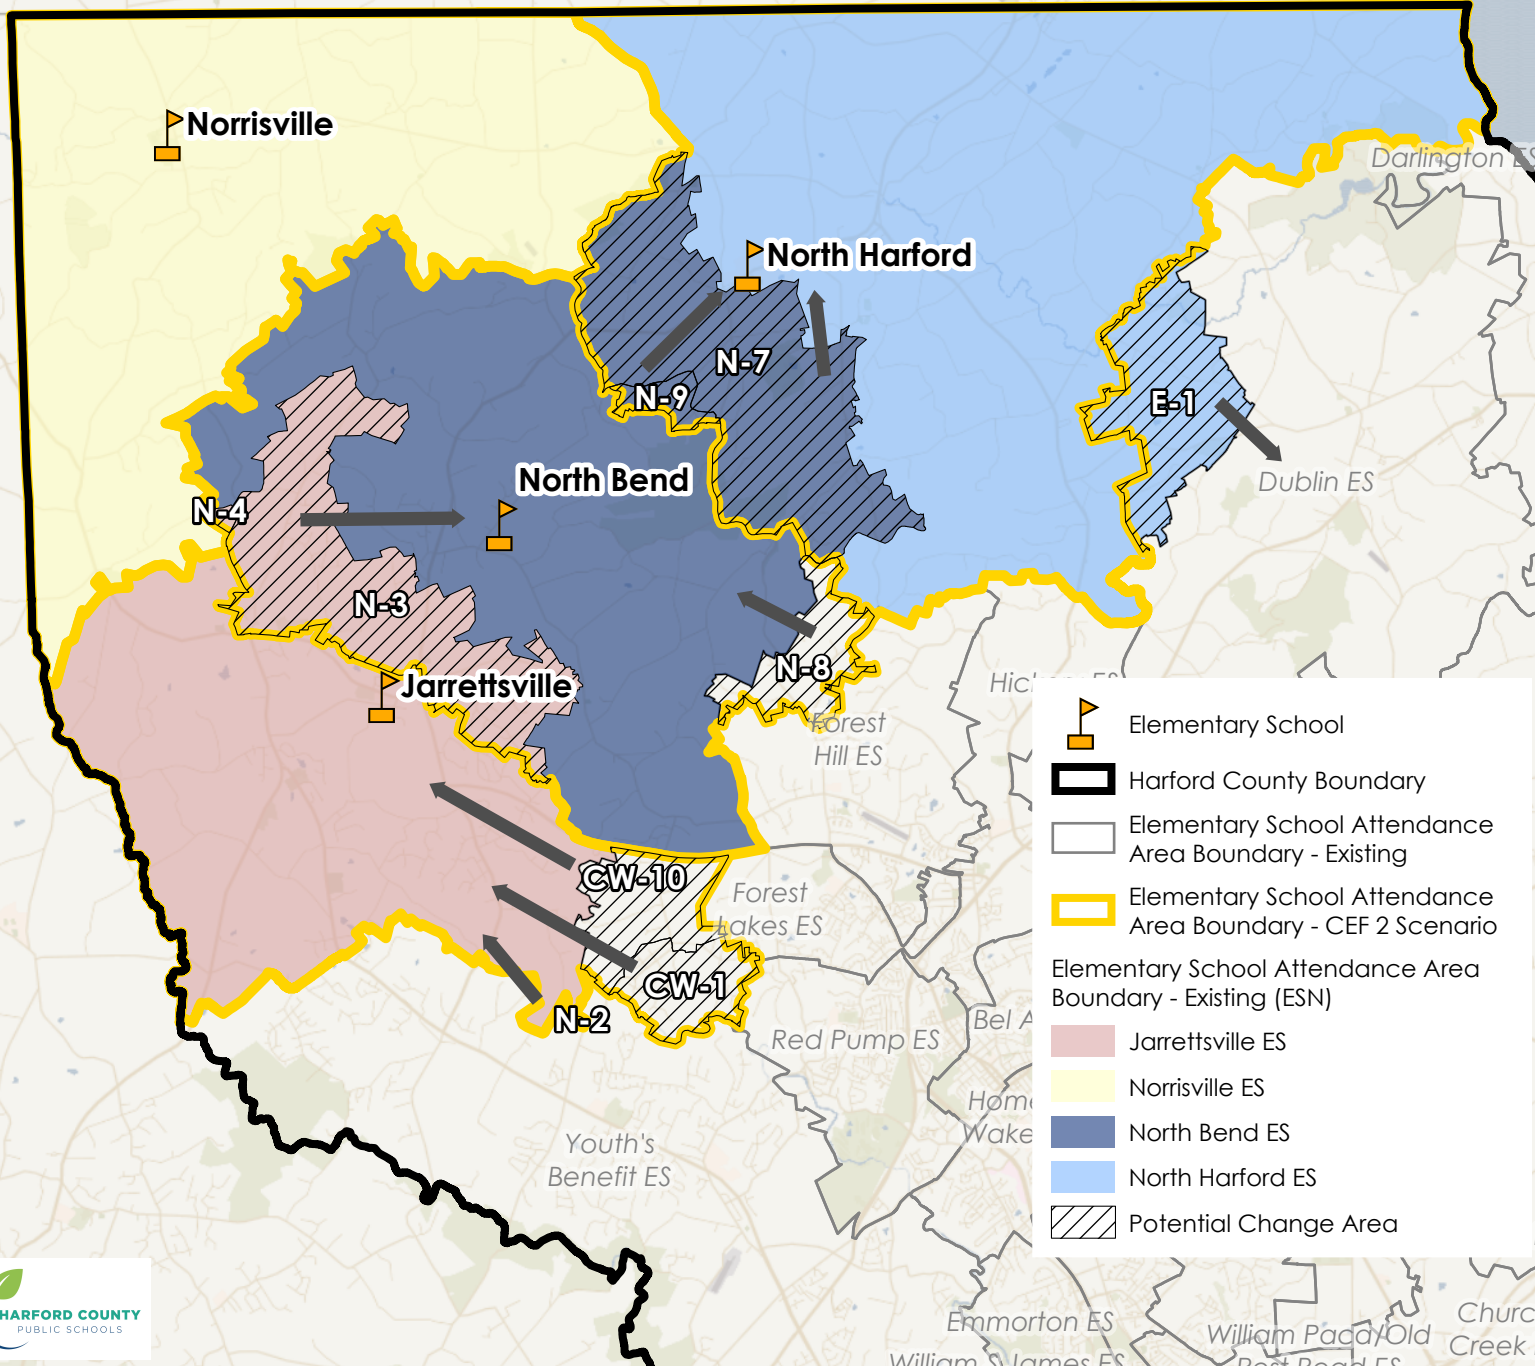

District Overview - CEF 2 Elementary School Scenario

Elementary School North (ESN)

- Elementary School
- Harford County Boundary
- Elementary School Attendance Area Boundary - Existing
- Elementary School Attendance Area Boundary - CEF 2 Scenario
- Elementary School Attendance Area Boundary - Existing (ESN)
- Jarrettsville ES
- Norrisville ES
- North Bend ES
- North Harford ES
- Potential Change Area

CEF 2 Elementary School Scenario - North Bend ES

- Elementary School
- District Boundary
- Advisory Team
- Working Elementary School Boundary for North Bend ES
- Potential Change Area

Current Configuration - Elementary Schools

- North Bend ES Current Attendance Area
- Elementary School Attendance Area
- Boundary Outline - Current Attendance Area

Potential Change Areas:

- N-7: From North Bend ES to North Harford ES
- N-9: From North Bend ES to North Harford ES
- N-4: From Jarrettsville ES to North Bend ES
- N-8: From Forest Hill ES to North Bend ES
- N-3: From Jarrettsville ES to North Bend ES

Overview Map