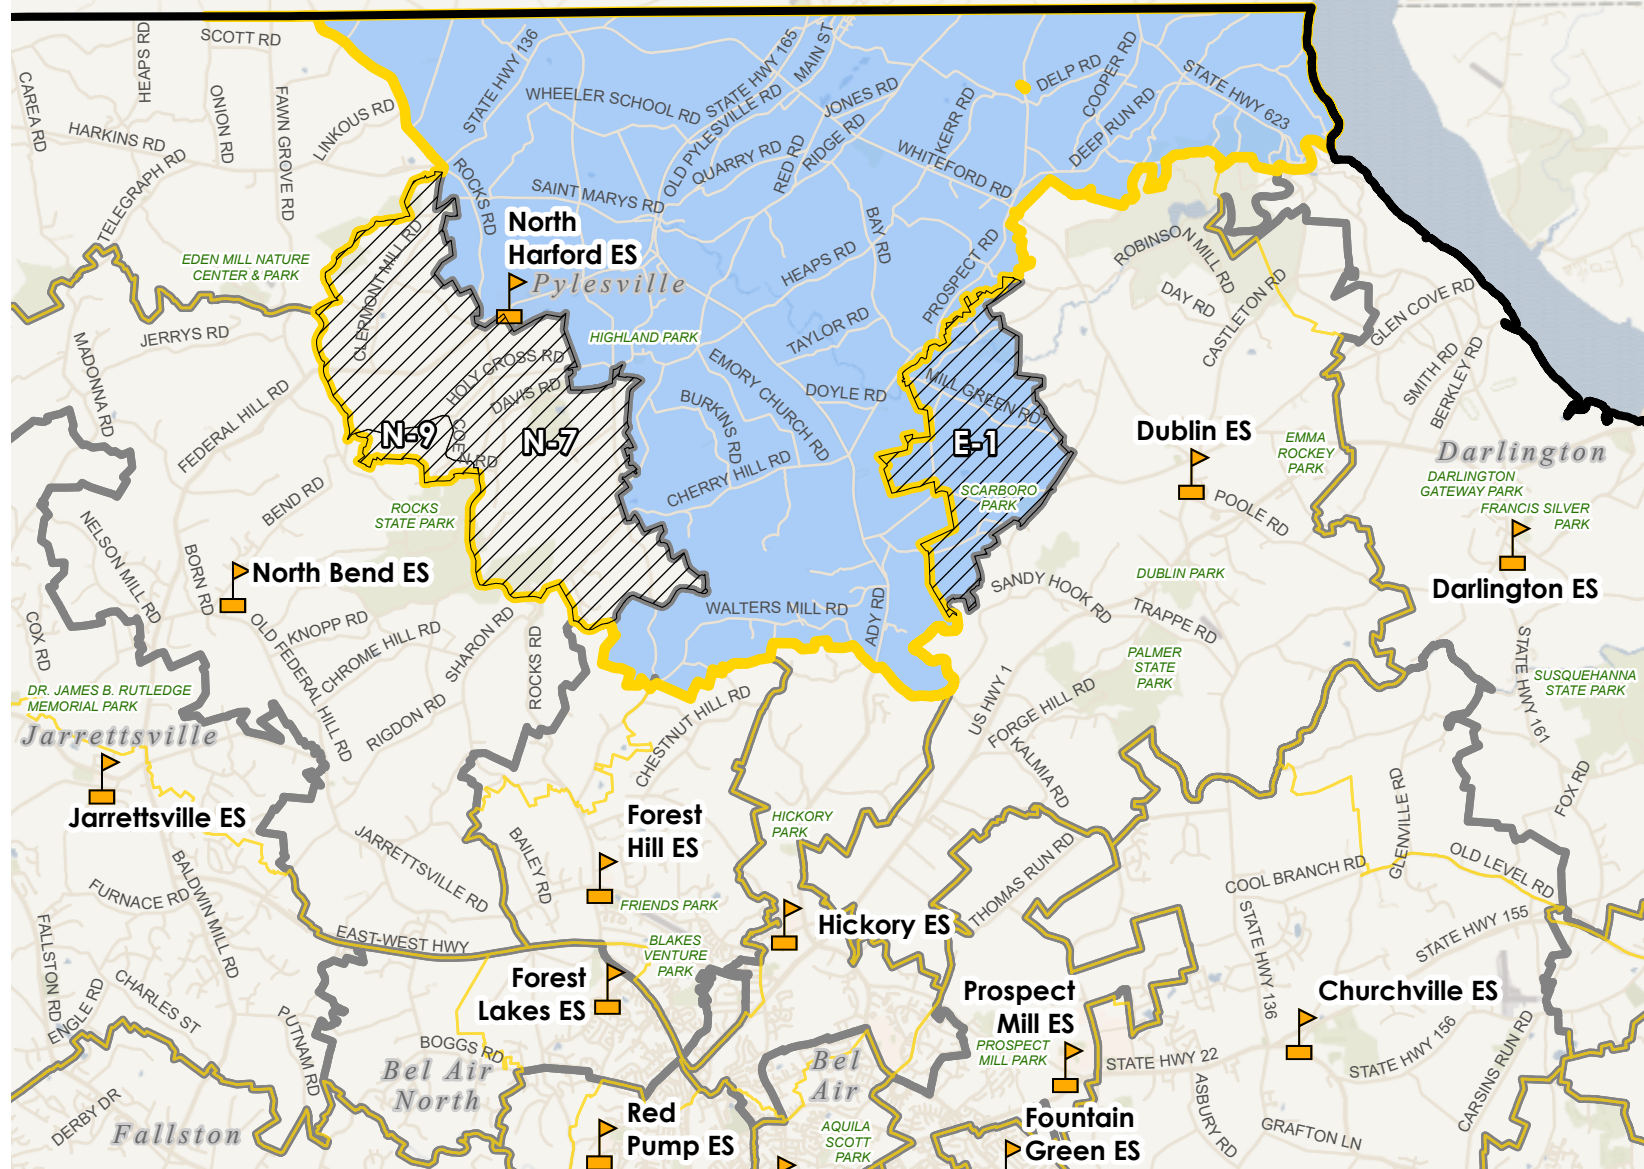

District Overview - CEF 2 Elementary School Scenario

Elementary School North (ESN)

- Elementary School
- Harford County Boundary
- Elementary School Attendance Area Boundary - Existing
- Elementary School Attendance Area Boundary - CEF 2 Scenario
- Elementary School Attendance Area Boundary - Existing (ESN)
- Jarrettsville ES
- Norrisville ES
- North Bend ES
- North Harford ES
- Potential Change Area

Overview Map

CEF 2 Elementary School Scenario - North Harford ES

-  Elementary School
-  District Boundary
-  Advisory Team Working Elementary School Boundary for North Harford ES
-  Potential Change Area

Current Configuration - Elementary Schools

-  North Harford ES Current Attendance Area
-  Elementary School Attendance Area
-  Boundary Outline - Current Attendance Area

Potential Change Areas:

- E-1: From North Harford ES to Dublin ES
- N-7: From North Bend ES to North Harford ES
- N-9: From North Bend ES to North Harford ES

Overview Map