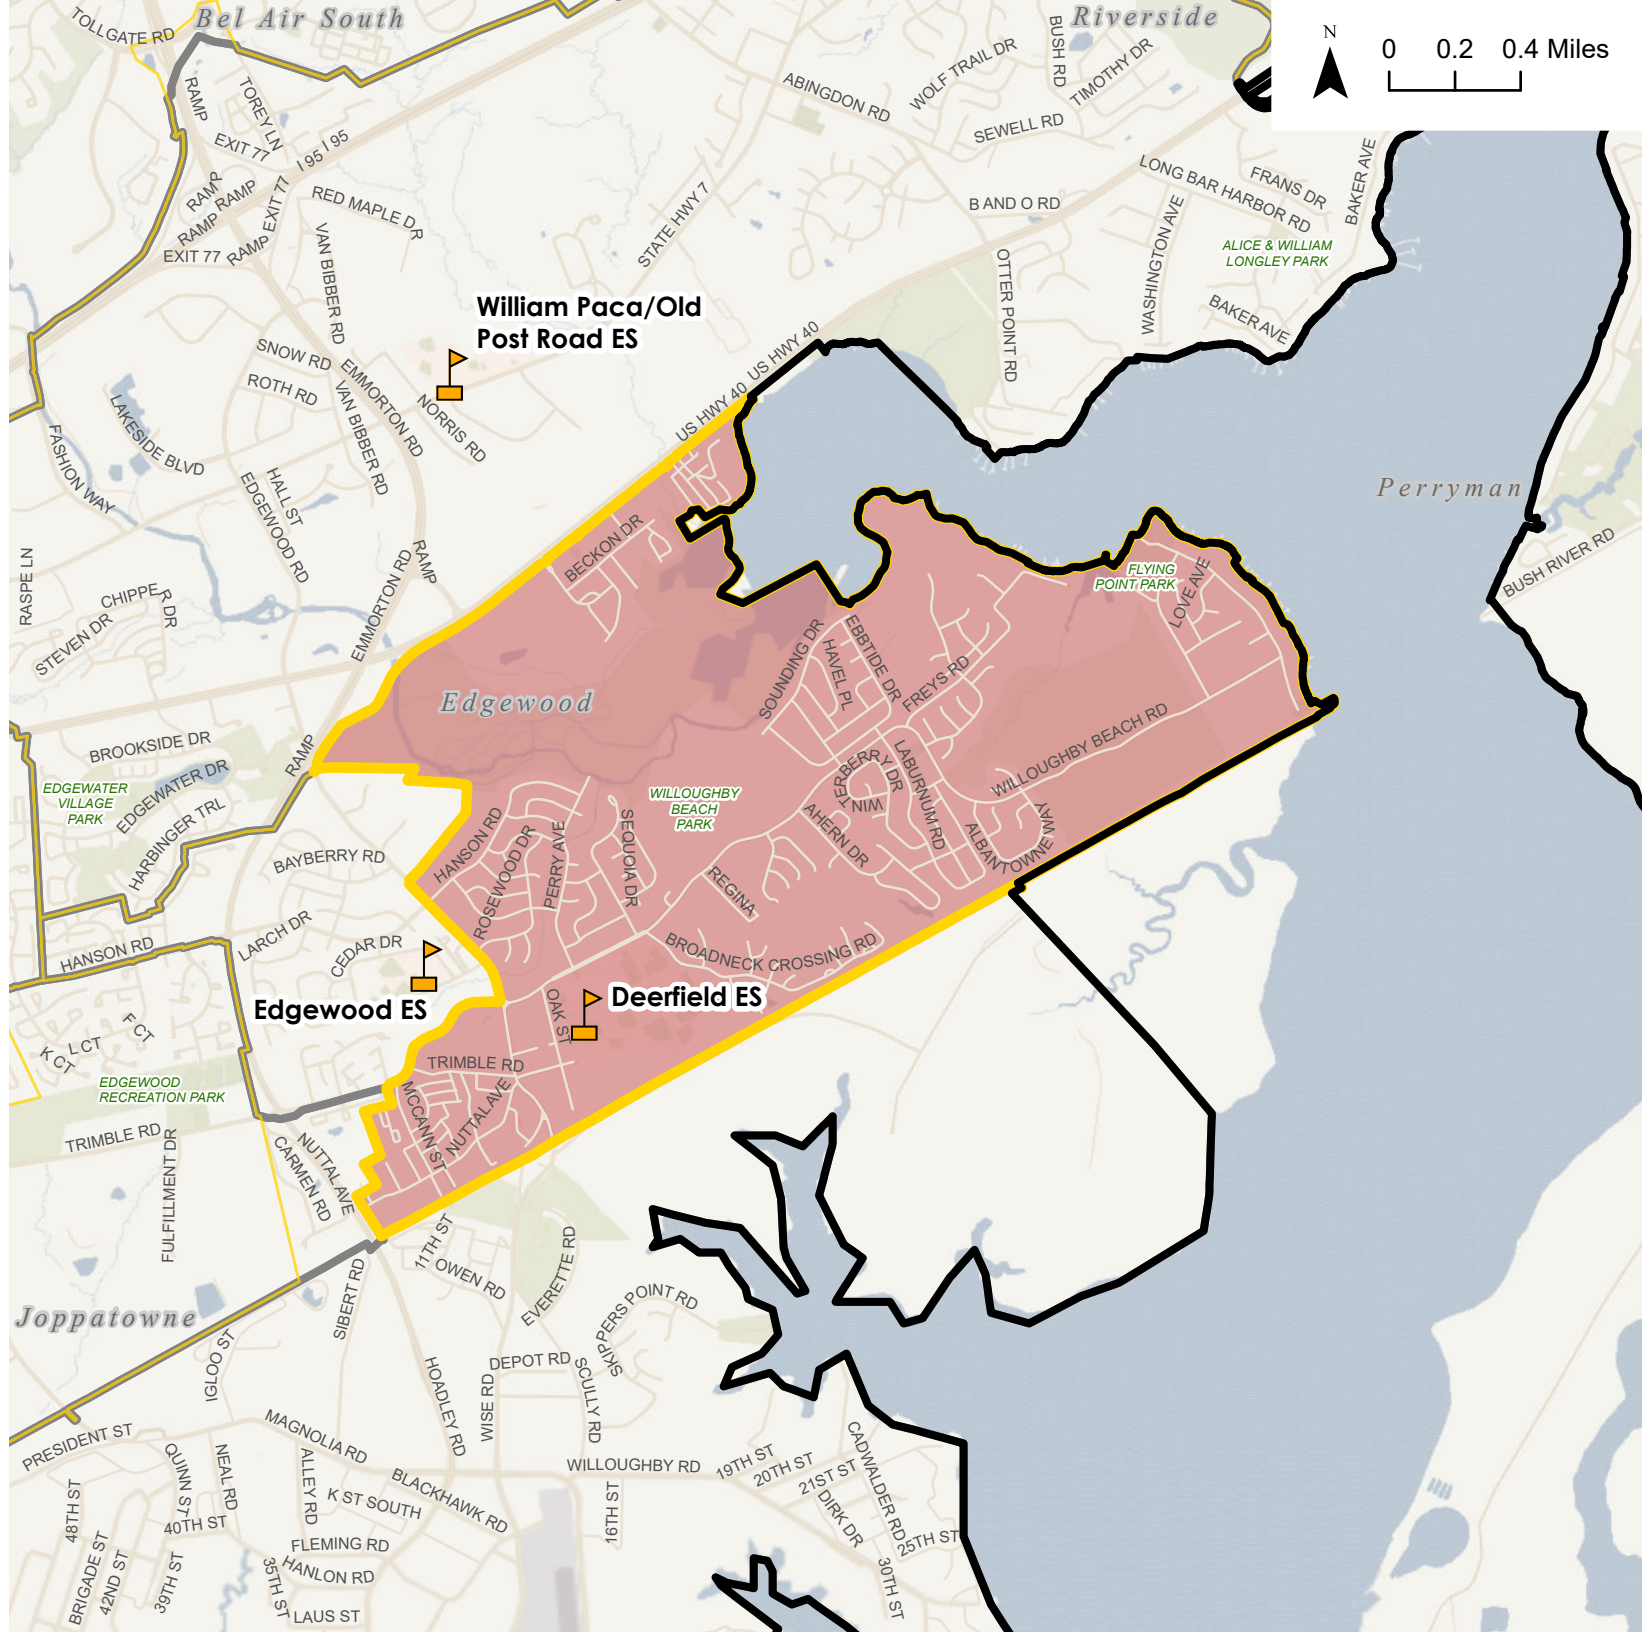

## Elementary School South (ESS)

- |   |                         |   |   |
|---|-------------------------|---|---|
|    | Potential Change Area   |  | Edgewood ES   |
|    | Elementary School       |  | Joppatowne ES   |
|    | Harford County Boundary |  | Attendance Area Boundary - Advisory Team Recommendation |
|  | Riverside ES            |  | Magnolia ES   |
|  | Joppatowne ES           |  | Riverside ES  |
|  | Deerfield ES            |  | Attendance Area Boundary - Existing                     |
|  | Riverside ES            |  | Edgewood ES   |
|  | Joppatowne ES           |  | Riverside ES  |
|  | Magnolia ES             |  | Riverside ES  |
|  | Riverside ES            |  | Riverside ES  |
|  | Joppatowne ES           |  | Riverside ES  |
|  | Deerfield ES            |  | Riverside ES  |

**Advisory Team Elementary School Boundary Recommendation - Deerfield ES**

-  Elementary School
-  District Boundary
-  Advisory Team Elementary School Boundary Recommendation for Deerfield ES
-  Potential Change Area
- Current Configuration - Elementary Schools**
-  Deerfield ES Current Attendance Area
-  Elementary School Attendance Area Boundary Outline - Current Attendance Area

Potential Change Areas:

**Overview Map**

**Advisory Team Elementary School Boundary Recommendation - Edgewood ES**

-  Elementary School
-  District Boundary
-  Advisory Team Elementary School Boundary Recommendation for Edgewood ES
-  Potential Change Area
- Current Configuration - Elementary Schools**
-  Edgewood ES Current Attendance Area
-  Elementary School Attendance Area Boundary Outline - Current Attendance Area