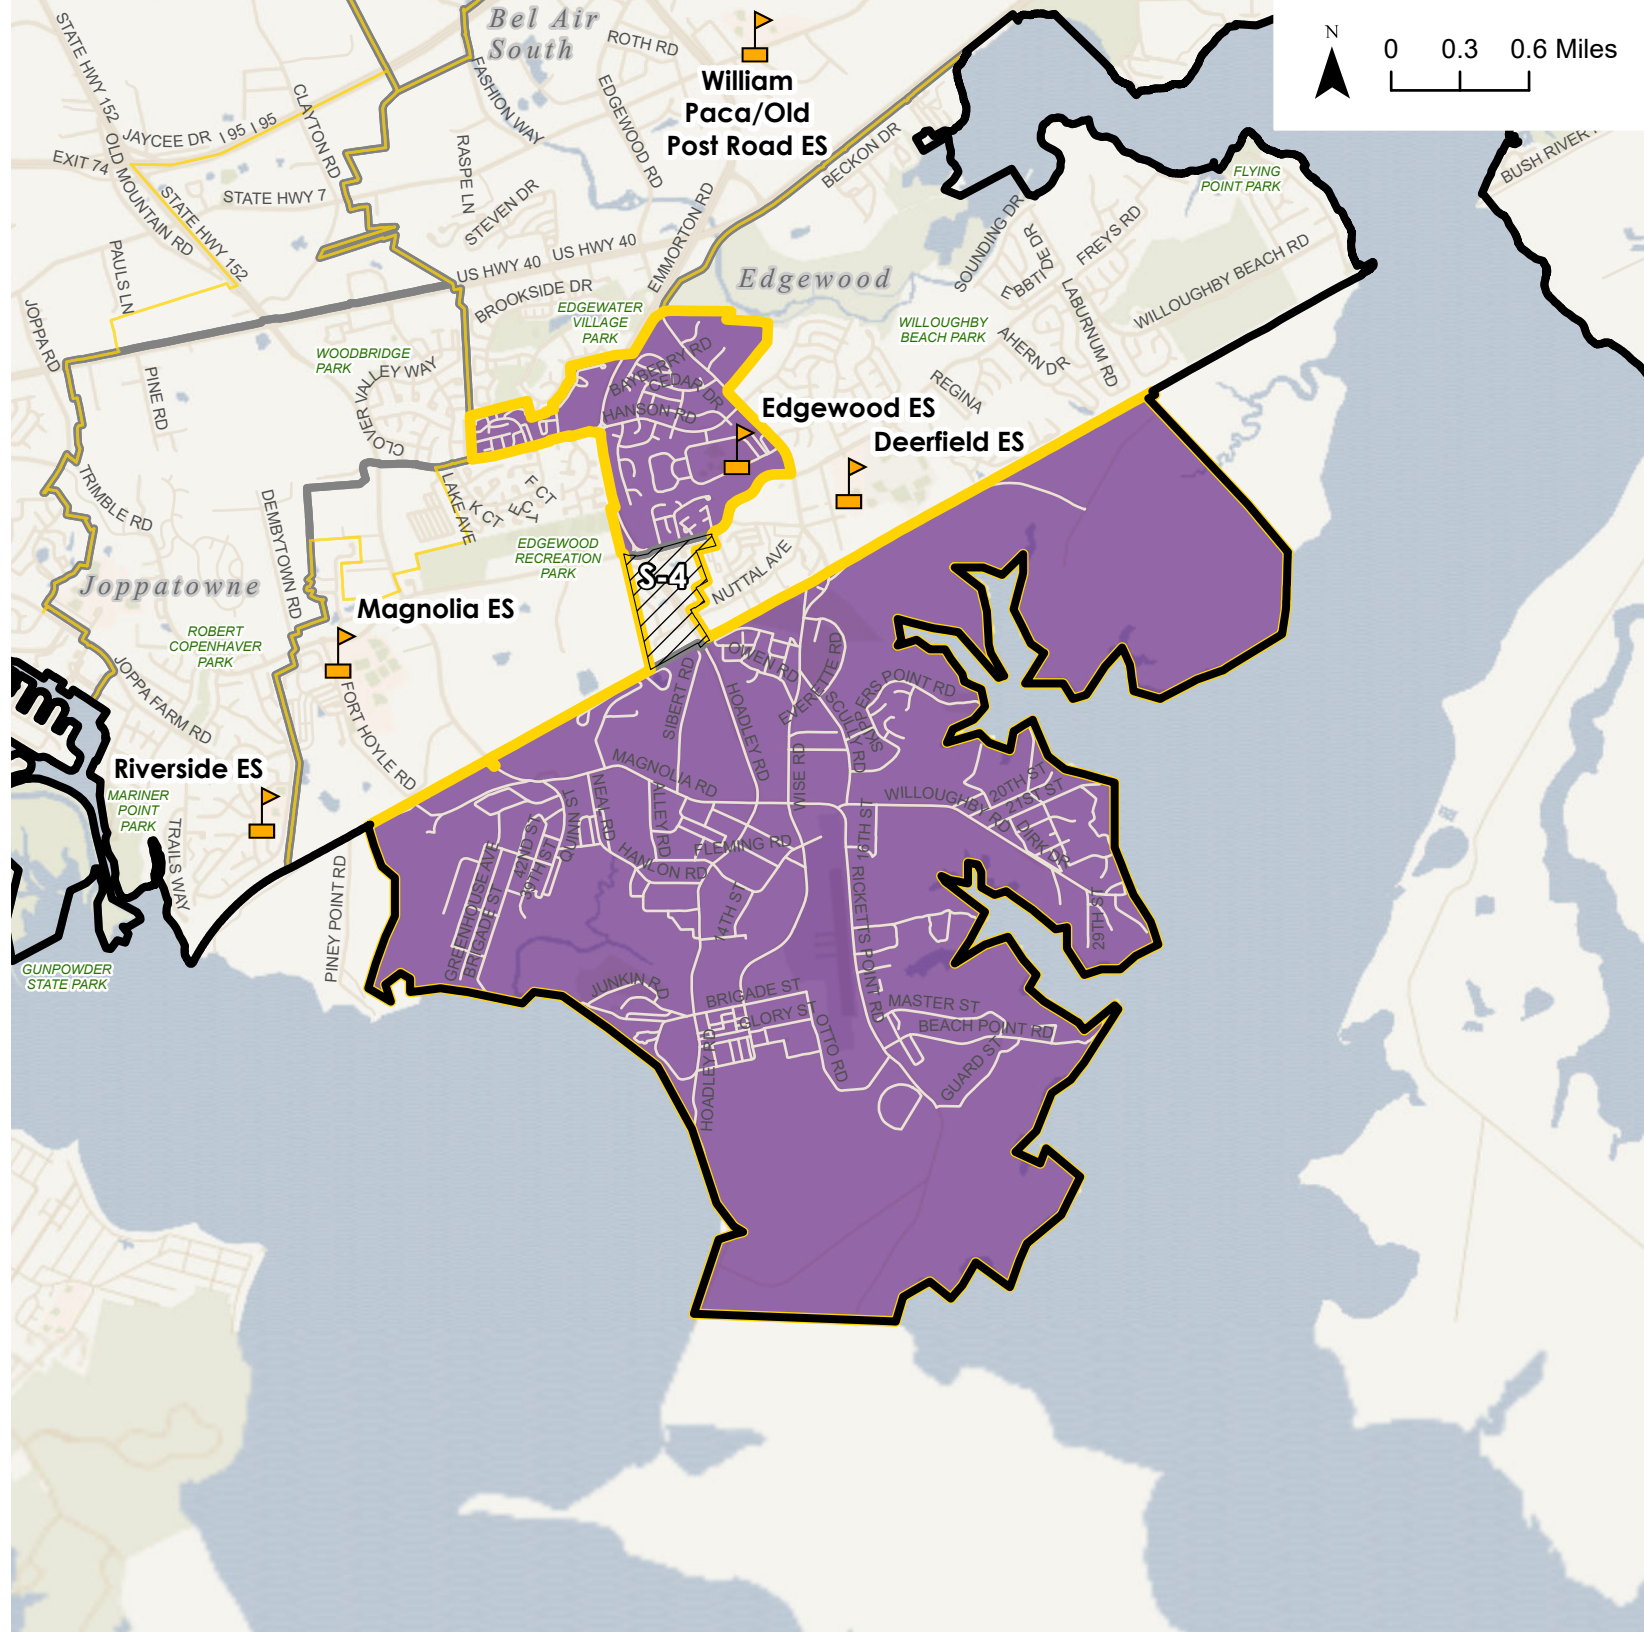

**Advisory Team Elementary School Boundary Recommendation - Deerfield ES**

-  Elementary School
-  District Boundary
-  Advisory Team Elementary School Boundary Recommendation for Deerfield ES
-  Potential Change Area
- Current Configuration - Elementary Schools**
-  Deerfield ES Current Attendance Area
-  Elementary School Attendance Area Boundary Outline - Current Attendance Area

Potential Change Areas:

**Overview Map**

**Advisory Team Elementary School Boundary Recommendation - Edgewood ES**

-  Elementary School
-  District Boundary
-  Advisory Team Elementary School Boundary Recommendation for Edgewood ES
-  Potential Change Area
- Current Configuration - Elementary Schools**
-  Edgewood ES Current Attendance Area
-  Elementary School Attendance Area Boundary Outline - Current Attendance Area

Potential Change Areas:

S-4: From Magnolia ES to Edgewood ES

**Overview Map**

**Advisory Team Elementary School Boundary Recommendation - Joppatowne ES**

-  Elementary School
-  District Boundary
-  Advisory Team Elementary School Boundary Recommendation for Joppatowne ES
-  Potential Change Area
- Current Configuration - Elementary Schools**
-  Joppatowne ES Current Attendance Area
-  Elementary School Attendance Area Boundary Outline - Current Attendance Area

Potential Change Areas:  
S-2: From Joppatowne ES to Riverside ES

**Overview Map**