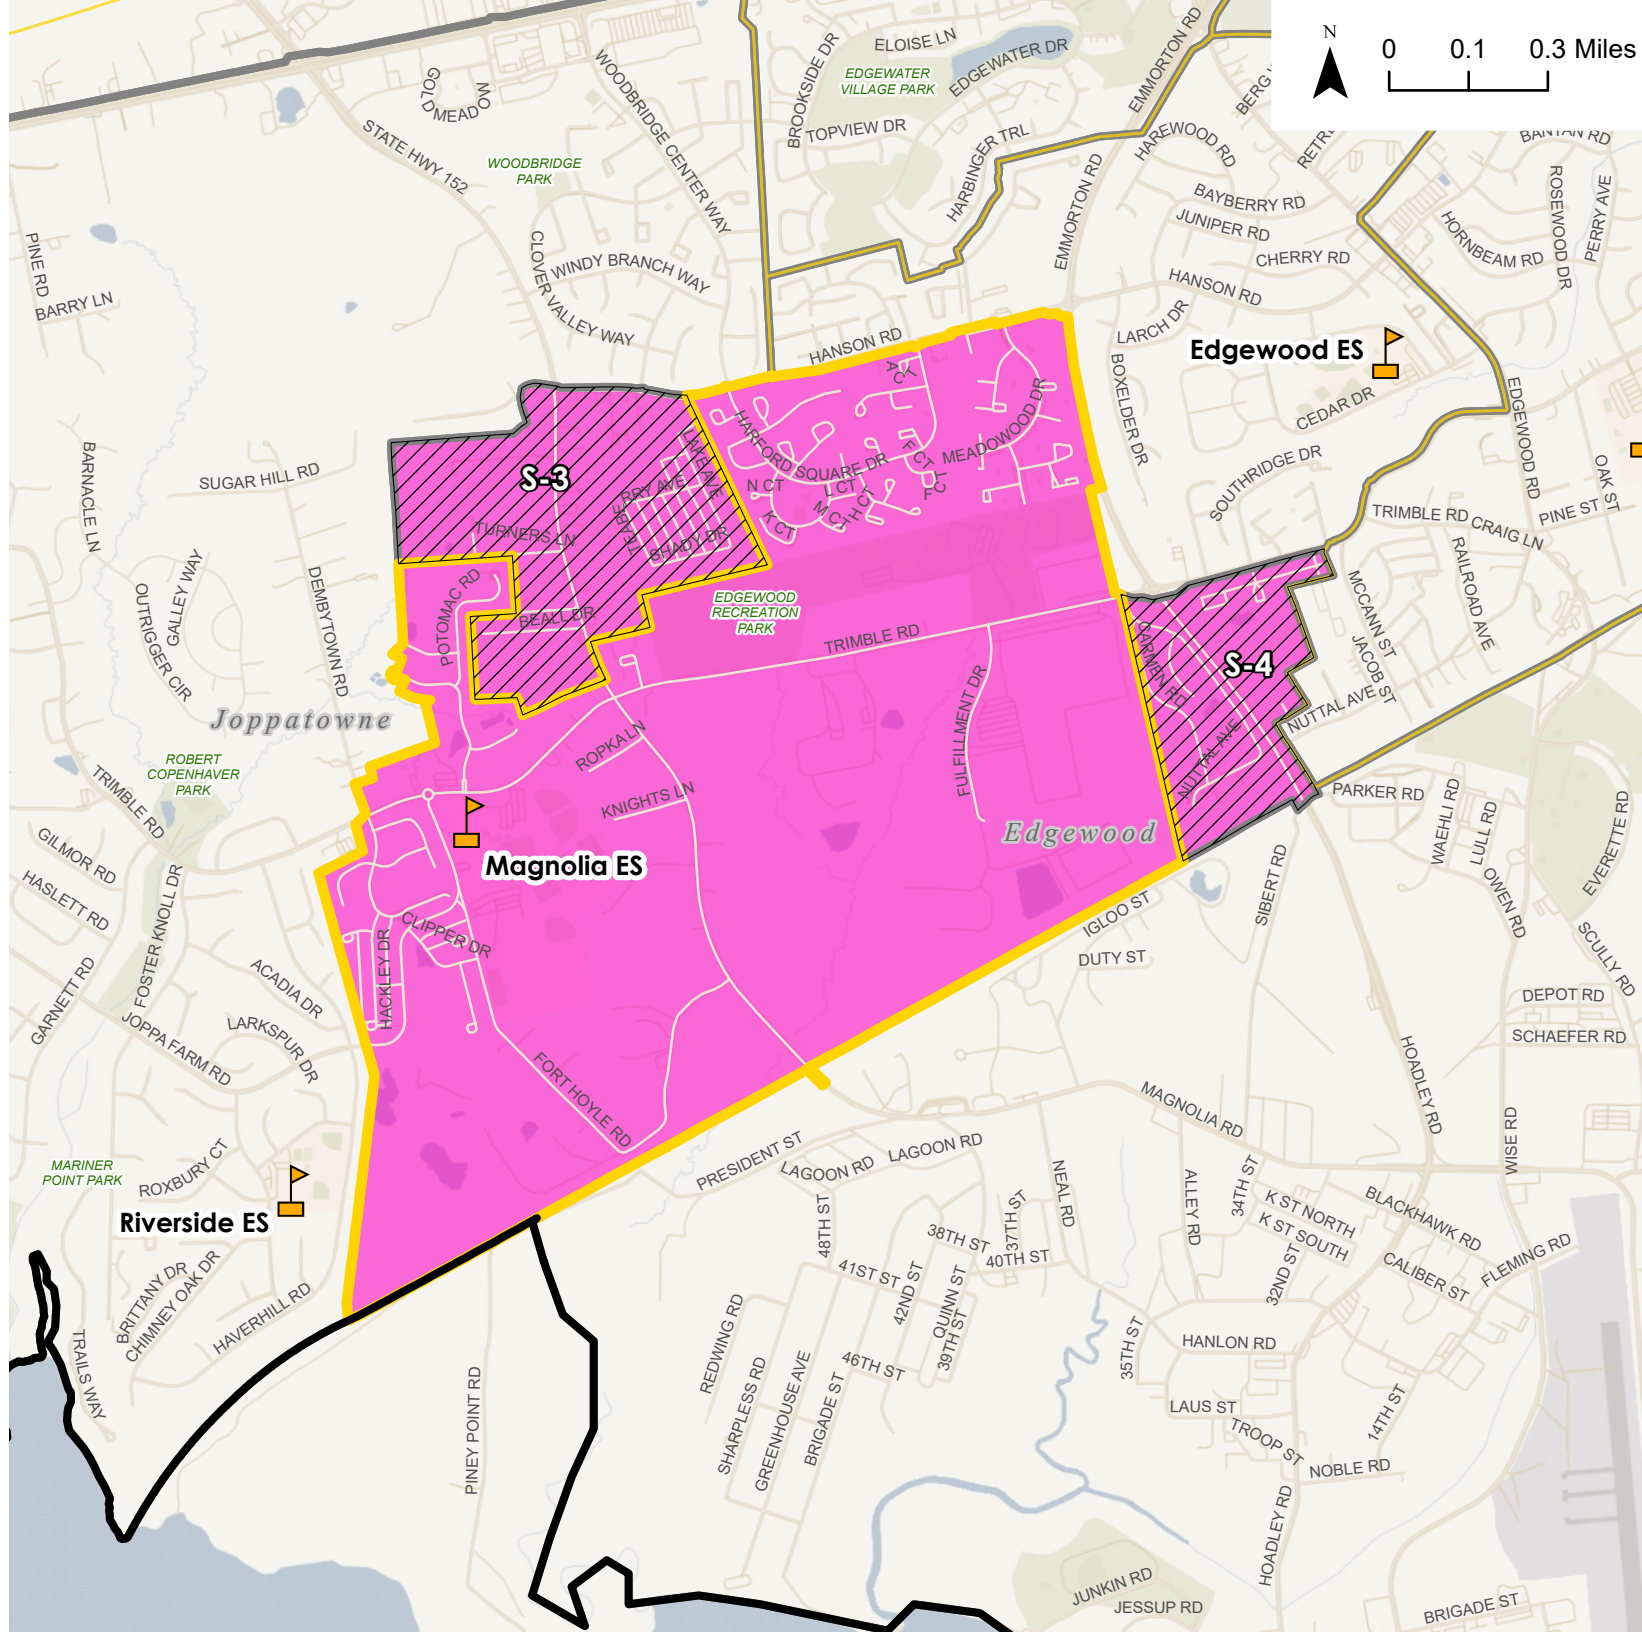

Potential Change Areas:

S-4: From Magnolia ES to Edgewood ES

**Overview Map**

**Advisory Team Elementary School Boundary Recommendation - Joppatowne ES**

-  Elementary School
-  District Boundary
-  Advisory Team Elementary School Boundary Recommendation for Joppatowne ES
-  Potential Change Area
- Current Configuration - Elementary Schools**
-  Joppatowne ES Current Attendance Area
-  Elementary School Attendance Area Boundary Outline - Current Attendance Area

Potential Change Areas:  
S-2: From Joppatowne ES to Riverside ES

**Overview Map**

### Advisory Team Elementary School Boundary Recommendation - Magnolia ES

-  Elementary School
-  District Boundary
-  Advisory Team Elementary School Boundary
-  Potential Change Area
-  Current Configuration - Elementary Schools
-  Magnolia ES Current Attendance Area
-  Elementary School Attendance Area Boundary Outline - Current Attendance Area

Potential Change Areas:  
 S-4: From Magnolia ES to Edgewood ES  
 S-3: From Magnolia ES to Riverside ES