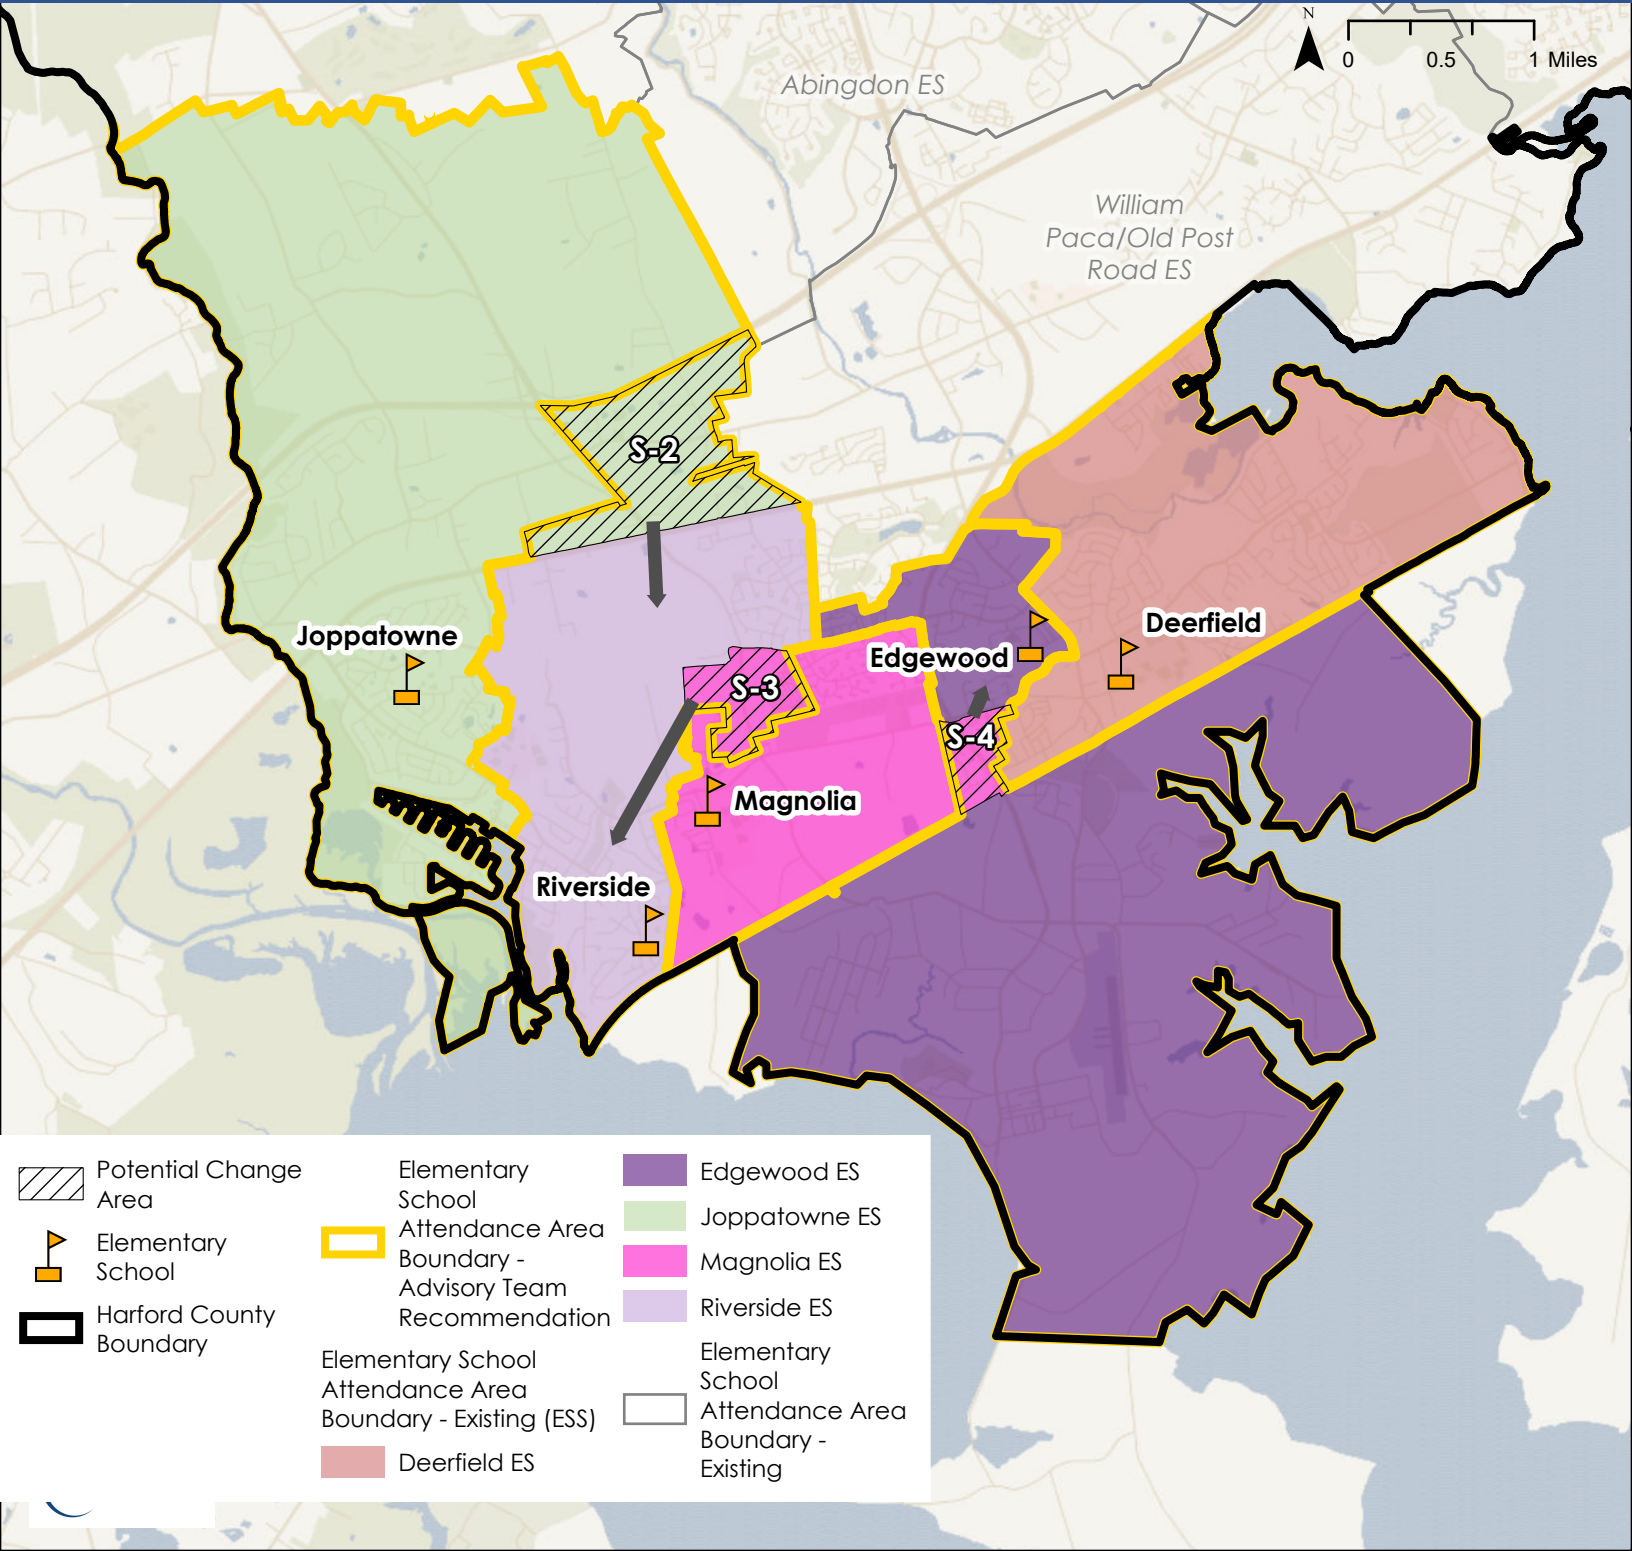

# District Overview - Advisory Team Recommendation

## Elementary School South (ESS)

- |   |                         |   |   |
|---|-------------------------|---|---|
|    | Potential Change Area   |  | Edgewood ES   |
|    | Elementary School       |  | Joppatowne ES   |
|    | Harford County Boundary |  | Attendance Area Boundary - Advisory Team Recommendation |
|  | Riverside ES            |  | Magnolia ES   |
|  | Joppatowne ES           |  | Riverside ES  |
|  | Deerfield ES            |  | Attendance Area Boundary - Existing                     |
|  | Riverside ES            |  | Edgewood ES   |
|  | Joppatowne ES           |  | Riverside ES  |
|  | Magnolia ES             |  | Riverside ES  |
|  | Riverside ES            |  | Riverside ES  |
|  | Joppatowne ES           |  | Riverside ES  |
|  | Deerfield ES            |  | Riverside ES  |

**Advisory Team Elementary School Boundary Recommendation - Deerfield ES**

-  Elementary School
-  District Boundary
-  Advisory Team Elementary School Boundary Recommendation for Deerfield ES
-  Potential Change Area
- Current Configuration - Elementary Schools**
-  Deerfield ES Current Attendance Area
-  Elementary School Attendance Area Boundary Outline - Current Attendance Area

Potential Change Areas:

**Overview Map**

**Advisory Team Elementary School Boundary Recommendation - Edgewood ES**

-  Elementary School
-  District Boundary
-  Advisory Team Elementary School Boundary Recommendation for Edgewood ES
-  Potential Change Area
- Current Configuration - Elementary Schools**
-  Edgewood ES Current Attendance Area
-  Elementary School Attendance Area Boundary Outline - Current Attendance Area